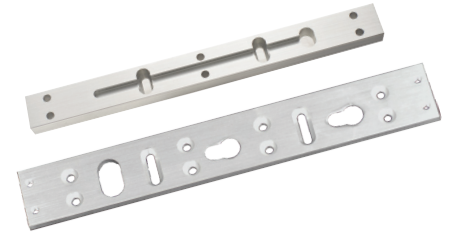

Drop Down Plates for Single Locks

Spacer plates for single magnetic locks

PART NUMBER	DESCRIPTION	DIMENSIONS	FINISH
AM3300	1/2" spacer for 600 lb. lock	9-7/8"L x 1"W x 1/2"D	Clear anodized (US28)
AM3305	5/8" spacer for 600 lb. lock	9-7/8"L x 1"W x 5/8"D	Clear anodized (US28)
AM3330	1/4" spacer for 600 lb. lock	9-7/8"L x 1"W x 1/4"D	Clear anodized (US28)
AM6300	1/2" spacer for 1200 lb. lock	10-1/2"L x 1-1/2"W x 1/2"D	Clear anodized (US28)
AM6305	5/8" spacer for 1200 lb. lock	10-1/2"L x 1-1/2"W x 5/8"D	Clear anodized (US28)
AM6330	1/4" spacer for 1200 lb. lock	10-1/2"L x 1-1/2"W x 1/4"D	Clear anodized (US28)
AM6330-DURO	1/4" spacer for 1200 lb. lock	10-1/2"L x 1-1/2"W x 1/4"D	Duranodic (US40)

Drop Down Plates for Double Locks

Spacer plates for double magnetic locks

PART NUMBER	DESCRIPTION	DIMENSIONS	FINISH
AM3331	1/4" spacer for 600 lb. lock	19-3/4"L x 1"W x 1/4"D	Clear anodized (US28)
AM3332	1/2" spacer for 600 lb. lock	19-3/4"L x 1"W x 1/2"D	Clear anodized (US28)
AM6331	1/4" spacer for 1200 lb. lock	21"L x 1-1/2"W x 1/4"D	Clear anodized (US 28)
AM6332	1/2" spacer for 1200 lb. lock	21"L x 1-1/2"W x 1/2"D	Clear anodized (US 28)

DUC Dress Covers

For 600 and 1200 lbs Magnetic Locks

- For both single and double magnetic locks
- Easy to install and retrofit existing installations
- Available with Polished Brass and Polished Chrome finishes
- Painted finishes available for all dress covers