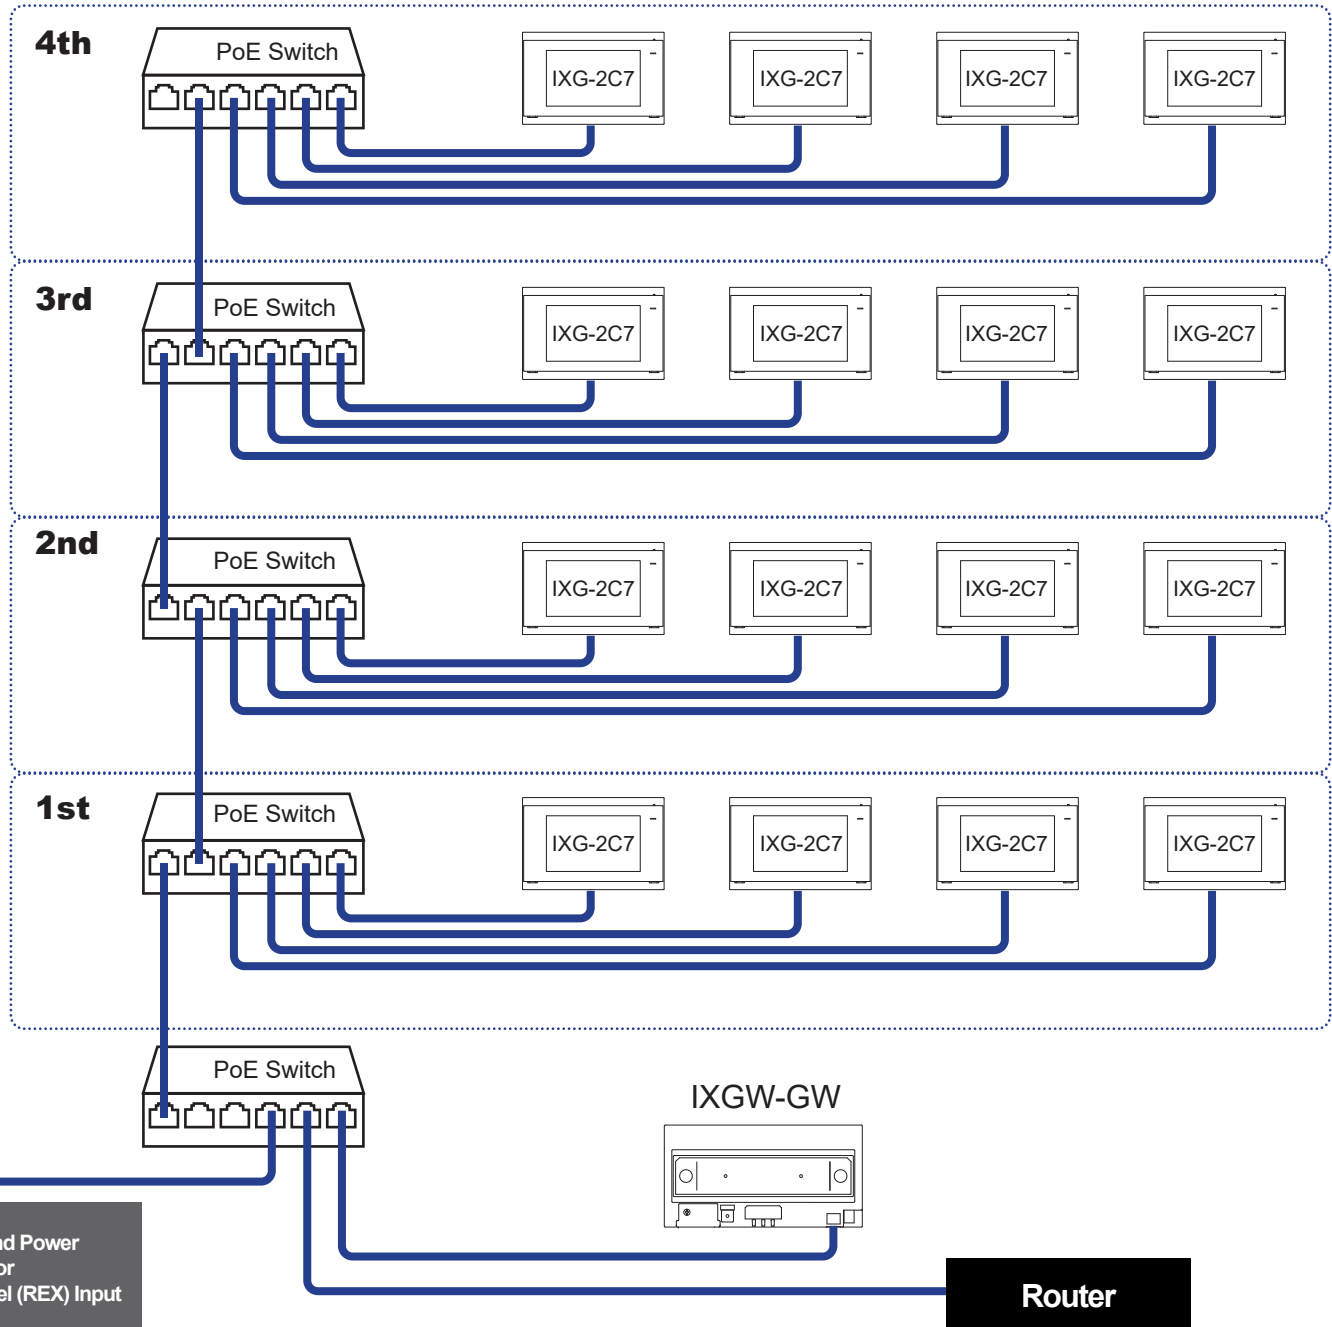

## IXG Residential Block Diagram

CAT-5e/6 =   
18awg, 2 conductor = 

IXG-DM7-HID

CAT-5e/6

18awg/2

Lock and Power  
or  
Access Panel (REX) Input

IXGW-GW

Router