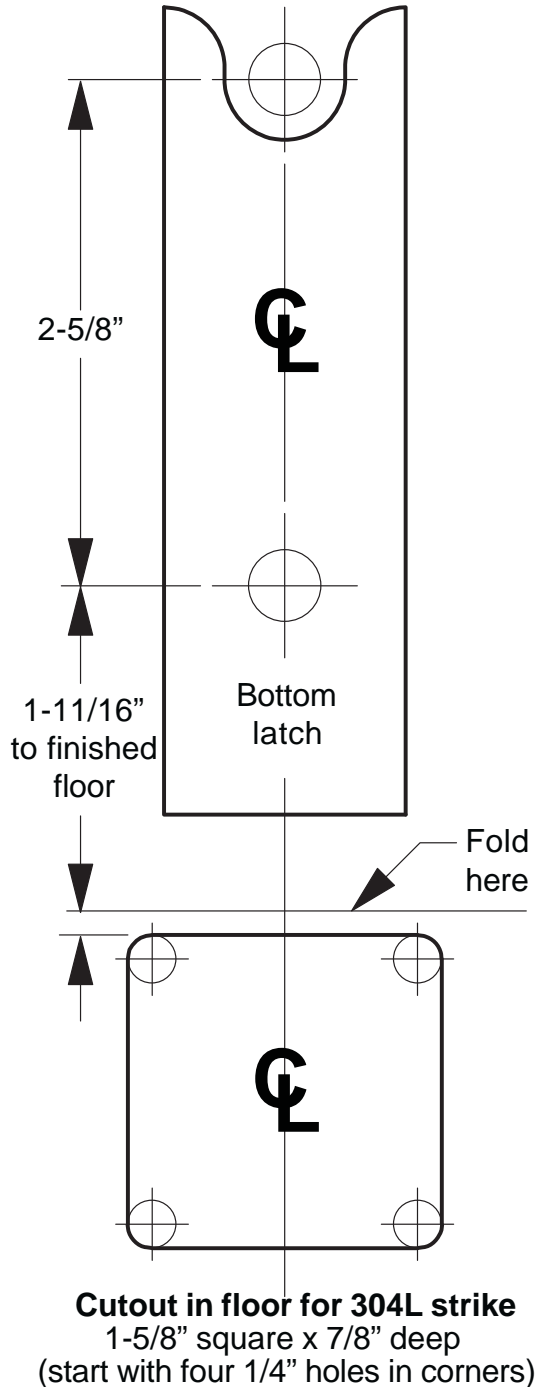

VON DUPRIN®

98/9927 AND 98/9957

LATCH AND STRIKE TEMPLATES

BOTTOM LATCH AND 248-L4 STRIKE

For **threshold** application, remove roll pin and fitting, cut bottom rod, reinstall fitting and roll pin in second hole

911379-00

Customer Service

1-877-671-7011 www.allegion.com

TOP LATCH AND 260U STRIKE

© Allegion 2014
Printed in U.S.A.
911379-00 Rev. 09/14-c

TOP LATCH AND 299/299F/499F STRIKE

BOTTOM LATCH AND 304L STRIKE

BOTTOM LATCH AND LATCH TRACK