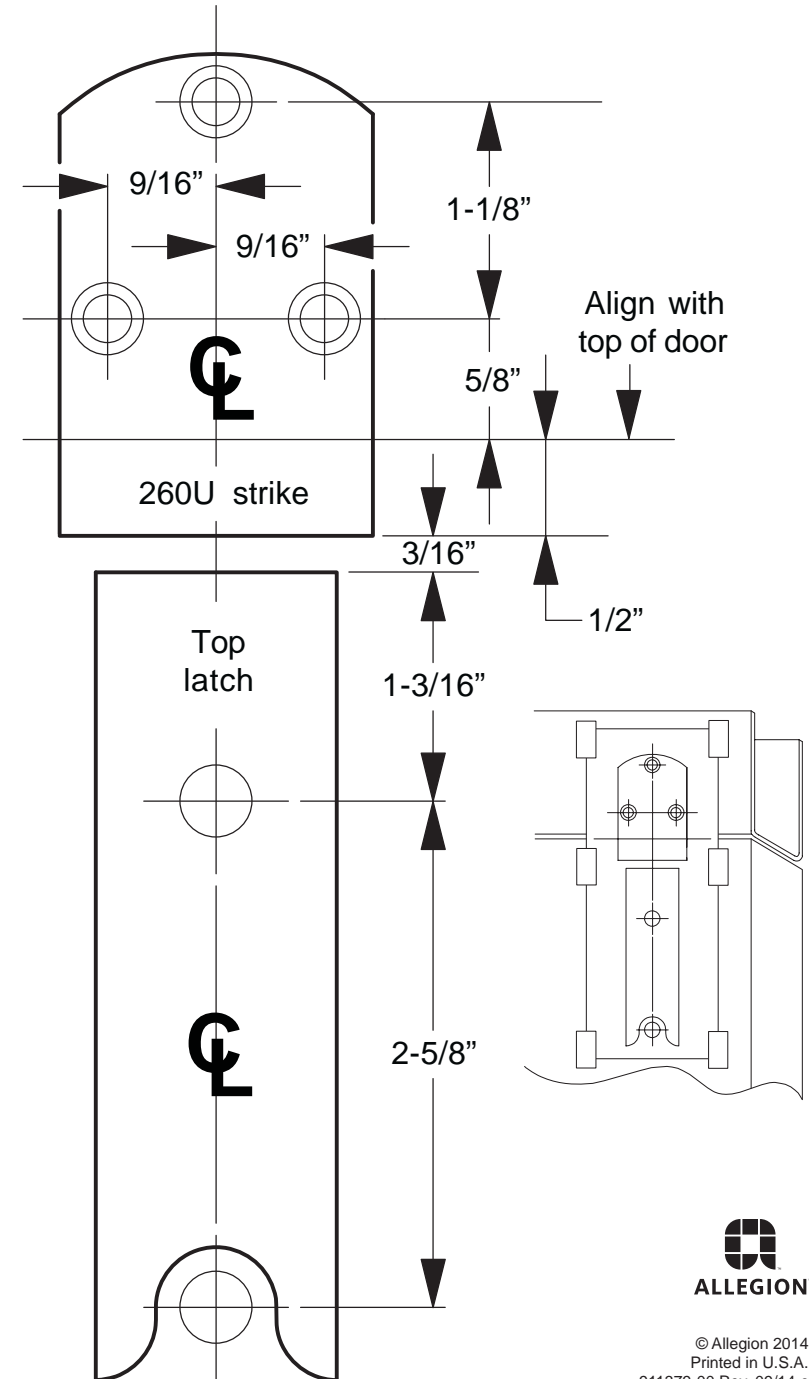

VON DUPRIN®

98/9927 AND 98/9957

LATCH AND STRIKE TEMPLATES

BOTTOM LATCH AND 248-L4 STRIKE

For **threshold** application, remove roll pin and fitting, cut bottom rod, reinstall fitting and roll pin in second hole

911379-00

Customer Service

1-877-671-7011 www.allegion.com

TOP LATCH AND 260U STRIKE

© Allegion 2014
Printed in U.S.A.
911379-00 Rev. 09/14-c

TOP LATCH AND 299/299F/499F STRIKE

BOTTOM LATCH AND 304L STRIKE

BOTTOM LATCH AND LATCH TRACK