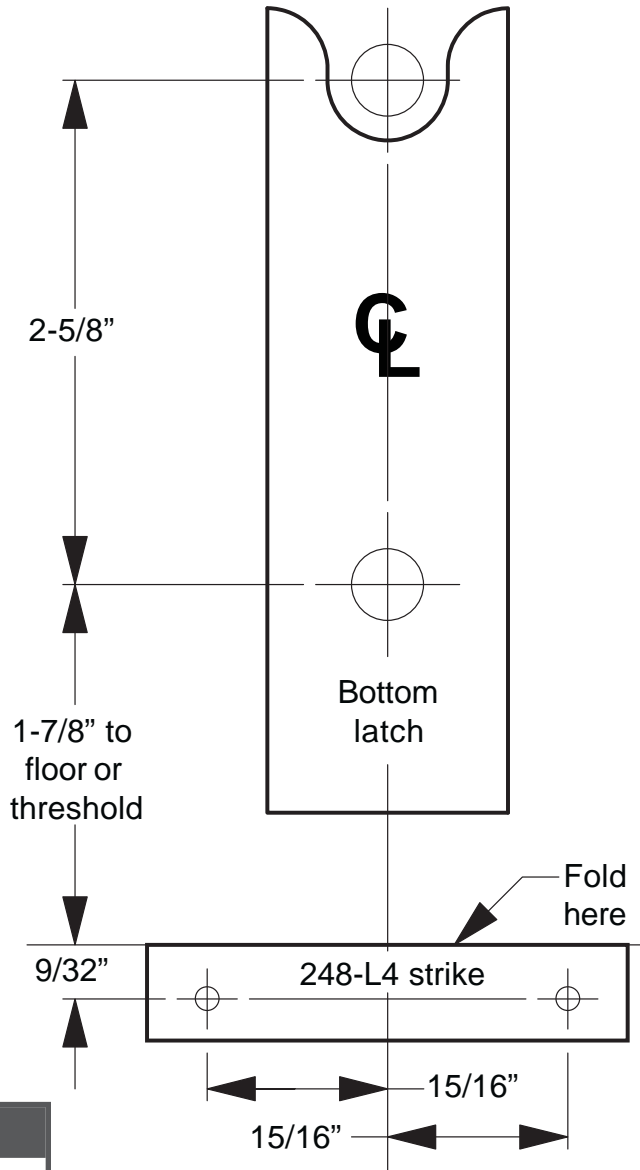

VON DUPRIN®

98/9927 AND 98/9957

LATCH AND STRIKE TEMPLATES

BOTTOM LATCH AND 248-L4 STRIKE

For **threshold** application, remove roll pin and fitting, cut bottom rod, reinstall fitting and roll pin in second hole

911379-00

Customer Service

1-877-671-7011 www.allegion.com

TOP LATCH AND 260U STRIKE

© Allegion 2014
Printed in U.S.A.
911379-00 Rev. 09/14-c

TOP LATCH AND 299/299F/499F STRIKE

BOTTOM LATCH AND 304L STRIKE

BOTTOM LATCH AND LATCH TRACK