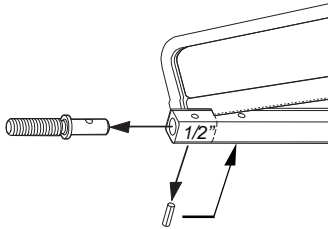

VON DUPRIN®

98/9927 AND 98/9957

LATCH AND STRIKE TEMPLATES

BOTTOM LATCH AND 248-L4 STRIKE

For **threshold** application, remove roll pin and fitting, cut bottom rod, reinstall fitting and roll pin in second hole

911379-00

Customer Service

1-877-671-7011 www.allegion.com

TOP LATCH AND 260U STRIKE

© Allegion 2014
Printed in U.S.A.
911379-00 Rev. 09/14-c

TOP LATCH AND 299/299F/499F STRIKE

BOTTOM LATCH AND 304L STRIKE

BOTTOM LATCH AND LATCH TRACK