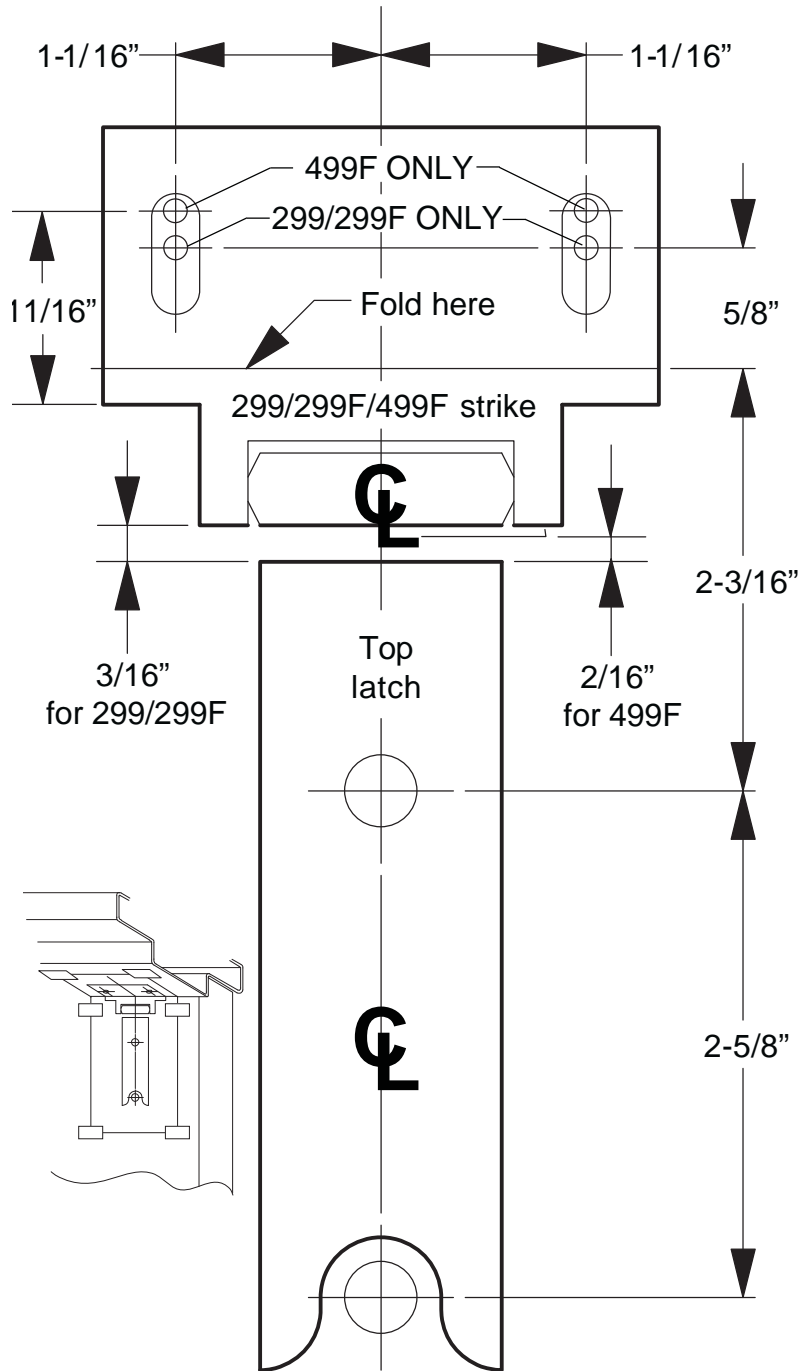

VON DUPRIN®

98/9927 AND 98/9957

LATCH AND STRIKE TEMPLATES

BOTTOM LATCH AND 248-L4 STRIKE

For **threshold** application, remove roll pin and fitting, cut bottom rod, reinstall fitting and roll pin in second hole

911379-00

Customer Service

1-877-671-7011 www.allegion.com

TOP LATCH AND 260U STRIKE

© Allegion 2014
Printed in U.S.A.
911379-00 Rev. 09/14-c

TOP LATCH AND 299/299F/499F STRIKE

BOTTOM LATCH AND 304L STRIKE

BOTTOM LATCH AND LATCH TRACK