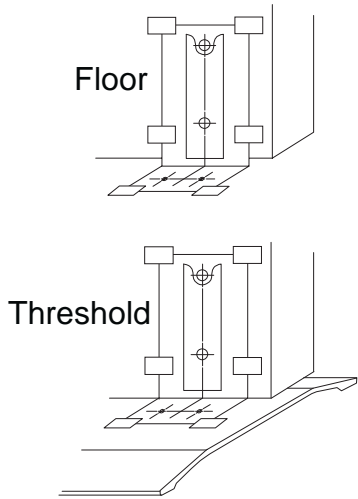

VON DUPRIN®

98/9927 AND 98/9957

LATCH AND STRIKE TEMPLATES

BOTTOM LATCH AND 248-L4 STRIKE

For **threshold** application, remove roll pin and fitting, cut bottom rod, reinstall fitting and roll pin in second hole

911379-00

Customer Service

1-877-671-7011 www.allegion.com

TOP LATCH AND 260U STRIKE

© Allegion 2014
Printed in U.S.A.
911379-00 Rev. 09/14-c

TOP LATCH AND 299/299F/499F STRIKE

BOTTOM LATCH AND 304L STRIKE

BOTTOM LATCH AND LATCH TRACK