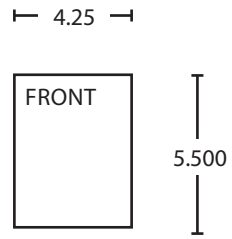

23894108

W12

FALCON®

W Small Rose  
W embellecedor pequeño  
W la petite rosette

Installation Instructions  
Instrucciones de instalación  
Instructions d'installation

BEGINNING SHEET

FOLDED SHEET

Additional Notes:
1. None

Revision History						Revision Description: B > Revised artwork				
A	B	C	D	E	F					
019670										
Material White Paper						Edited By	Approved By	EC Number	Release Date	
						R. Byun	Mike Roberts	xxxxx	01-01-14	
Notes 1. printed one side 2. printed black 3. tolerance ± .13 4. see attached pages for artwork 5. printed in country may vary 6. drawings not to scale						Title Falcon Small Rose W12 Installation Instructions				
						Creation Date 08-15-2011	Number 23894108		Revision B	
						Created By R. Byun	Activity 3899 Hancock Expwy Security, CO 80911			
						Software: InDesign CS6		© Allegion 2014		