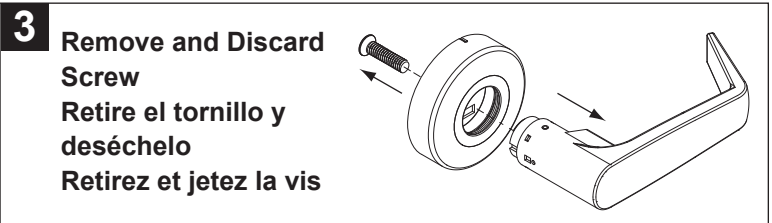

23894108

W12

FALCON®

W Small Rose  
W embellecedor pequeño  
W la petite rosette

Installation Instructions  
Instrucciones de instalación  
Instructions d'installation

BEGINNING SHEET

FOLDED SHEET

Additional Notes:
1. None

Revision History						Revision Description: B > Revised artwork				
A	B	C	D	E	F					
019670										
Material White Paper						Edited By	Approved By	EC Number	Release Date	
						R. Byun	Mike Roberts	xxxxx	01-01-14	
Notes 1. printed one side 2. printed black 3. tolerance ± .13 4. see attached pages for artwork 5. printed in country may vary 6. drawings not to scale						Title Falcon Small Rose W12 Installation Instructions				
						Creation Date 08-15-2011	Number 23894108		Revision B	
						Created By R. Byun	Activity 3899 Hancock Expwy Security, CO 80911			
						Software: InDesign CS6		© Allegion 2014		