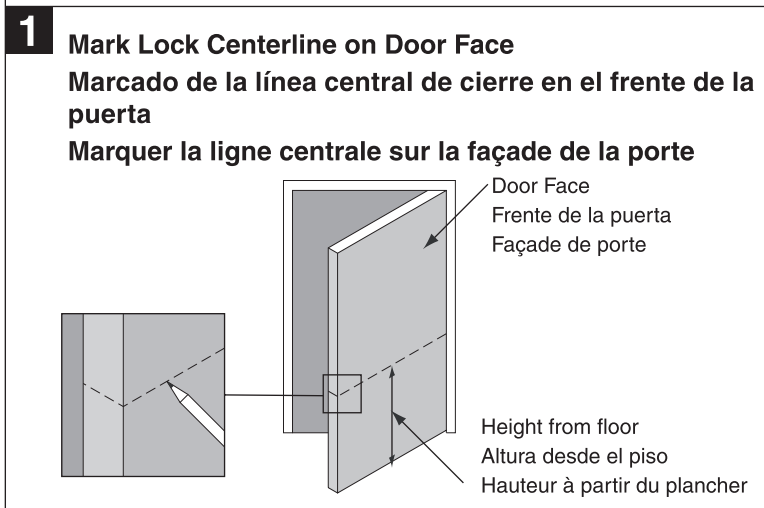

23894108

W12

FALCON®

W Small Rose  
W embellecedor pequeño  
W la petite rosette

Installation Instructions  
Instrucciones de instalación  
Instructions d'installation

BEGINNING SHEET

FOLDED SHEET

Additional Notes:
1. None

Revision History						Revision Description: B > Revised artwork				
A	B	C	D	E	F					
019670										
Material White Paper						Edited By	Approved By	EC Number	Release Date	
						R. Byun	Mike Roberts	xxxxx	01-01-14	
Notes 1. printed one side 2. printed black 3. tolerance ± .13 4. see attached pages for artwork 5. printed in country may vary 6. drawings not to scale						Title Falcon Small Rose W12 Installation Instructions				
						Creation Date 08-15-2011	Number 23894108		Revision B	
						Created By R. Byun	Activity 3899 Hancock Expwy Security, CO 80911			
						Software: InDesign CS6		© Allegion 2014		