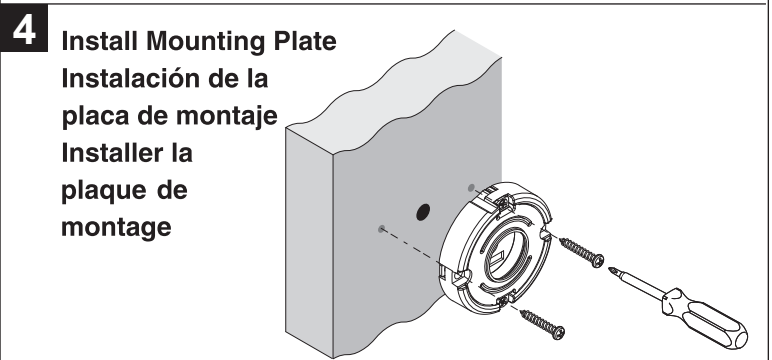

23894108

W12

FALCON®

W Small Rose  
W embellecedor pequeño  
W la petite rosette

Installation Instructions  
Instrucciones de instalación  
Instructions d'installation

BEGINNING SHEET

FOLDED SHEET

Additional Notes:
1. None

Revision History						Revision Description: B > Revised artwork				
A	B	C	D	E	F					
019670										
Material White Paper						Edited By	Approved By	EC Number	Release Date	
						R. Byun	Mike Roberts	xxxxx	01-01-14	
Notes 1. printed one side 2. printed black 3. tolerance ± .13 4. see attached pages for artwork 5. printed in country may vary 6. drawings not to scale						Title Falcon Small Rose W12 Installation Instructions				
						Creation Date 08-15-2011	Number 23894108		Revision B	
						Created By R. Byun	Activity 3899 Hancock Expwy Security, CO 80911			
						Software: InDesign CS6		© Allegion 2014		