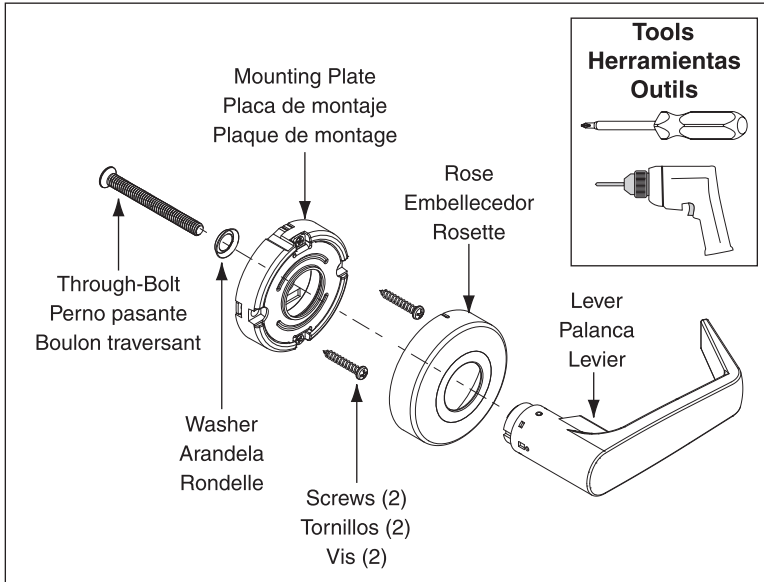

23894108

W12

FALCON®

W Small Rose  
W embellecedor pequeño  
W la petite rosette

Installation Instructions  
Instrucciones de instalación  
Instructions d'installation

BEGINNING SHEET

FOLDED SHEET

Additional Notes:
1. None

Revision History						Revision Description: B > Revised artwork				
A	B	C	D	E	F					
019670										
Material White Paper						Edited By	Approved By	EC Number	Release Date	
						R. Byun	Mike Roberts	xxxxx	01-01-14	
Notes 1. printed one side 2. printed black 3. tolerance ± .13 4. see attached pages for artwork 5. printed in country may vary 6. drawings not to scale						Title Falcon Small Rose W12 Installation Instructions				
						Creation Date 08-15-2011	Number 23894108		Revision B	
						Created By R. Byun	Activity 3899 Hancock Expwy Security, CO 80911			
						Software: InDesign CS6		© Allegion 2014		