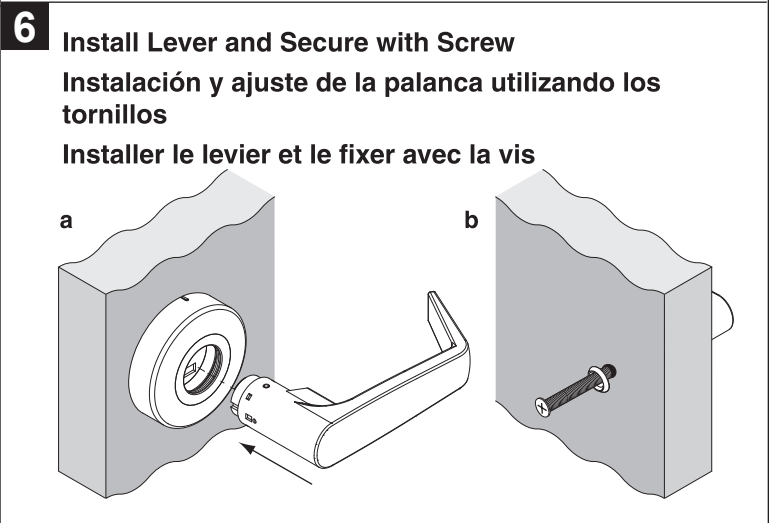

23894108

W12

FALCON®

W Small Rose  
W embellecedor pequeño  
W la petite rosette

Installation Instructions  
Instrucciones de instalación  
Instructions d'installation

BEGINNING SHEET

FOLDED SHEET

Additional Notes:
1. None

Revision History						Revision Description: B > Revised artwork				
A	B	C	D	E	F					
019670										
Material White Paper						Edited By	Approved By	EC Number	Release Date	
						R. Byun	Mike Roberts	xxxxx	01-01-14	
Notes 1. printed one side 2. printed black 3. tolerance ± .13 4. see attached pages for artwork 5. printed in country may vary 6. drawings not to scale						Title Falcon Small Rose W12 Installation Instructions				
						Creation Date 08-15-2011	Number 23894108		Revision B	
						Created By R. Byun	Activity 3899 Hancock Expwy Security, CO 80911			
						Software: InDesign CS6		© Allegion 2014		