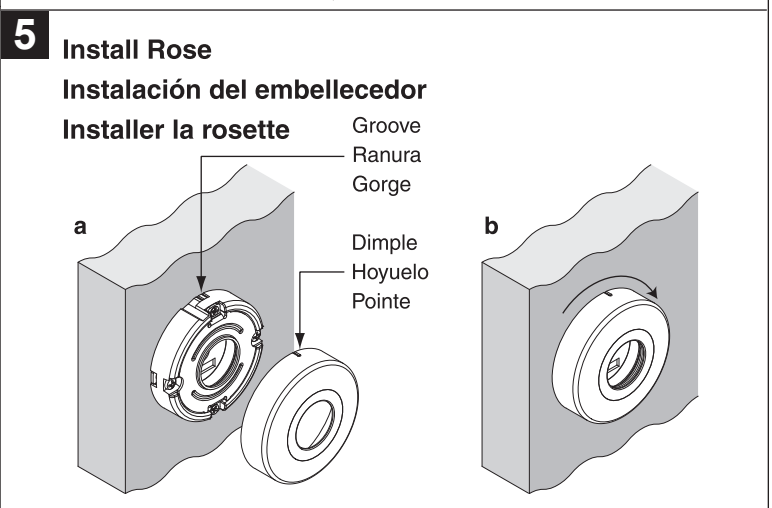

23894108

W12

FALCON®

W Small Rose  
W embellecedor pequeño  
W la petite rosette

Installation Instructions  
Instrucciones de instalación  
Instructions d'installation

BEGINNING SHEET

FOLDED SHEET

Additional Notes:
1. None

Revision History						Revision Description: B > Revised artwork				
A	B	C	D	E	F					
019670										
Material White Paper						Edited By	Approved By	EC Number	Release Date	
						R. Byun	Mike Roberts	xxxxx	01-01-14	
Notes 1. printed one side 2. printed black 3. tolerance ± .13 4. see attached pages for artwork 5. printed in country may vary 6. drawings not to scale						Title Falcon Small Rose W12 Installation Instructions				
						Creation Date 08-15-2011	Number 23894108		Revision B	
						Created By R. Byun	Activity 3899 Hancock Expwy Security, CO 80911			
						Software: InDesign CS6		© Allegion 2014		