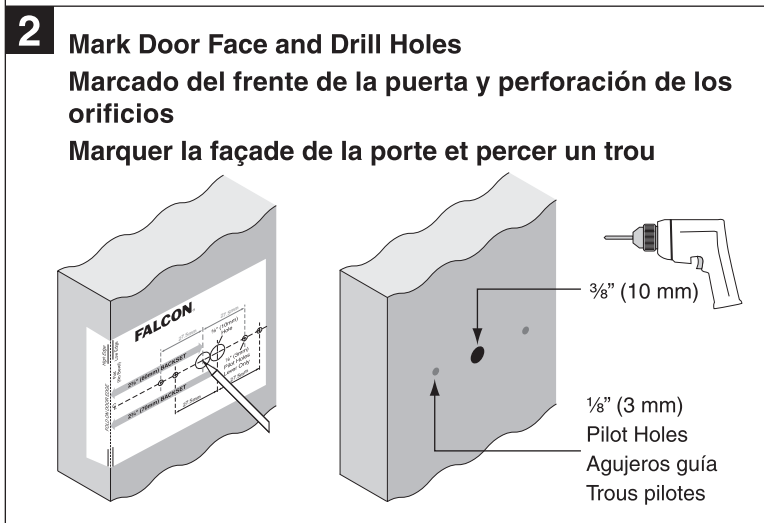

23894108

W12

FALCON®

W Small Rose  
W embellecedor pequeño  
W la petite rosette

Installation Instructions  
Instrucciones de instalación  
Instructions d'installation

BEGINNING SHEET

FOLDED SHEET

Additional Notes:
1. None

Revision History						Revision Description: B > Revised artwork				
A	B	C	D	E	F					
019670										
Material White Paper						Edited By	Approved By	EC Number	Release Date	
						R. Byun	Mike Roberts	xxxxx	01-01-14	
Notes 1. printed one side 2. printed black 3. tolerance ± .13 4. see attached pages for artwork 5. printed in country may vary 6. drawings not to scale						Title Falcon Small Rose W12 Installation Instructions				
						Creation Date 08-15-2011	Number 23894108		Revision B	
						Created By R. Byun	Activity 3899 Hancock Expwy Security, CO 80911			
						Software: InDesign CS6		© Allegion 2014		