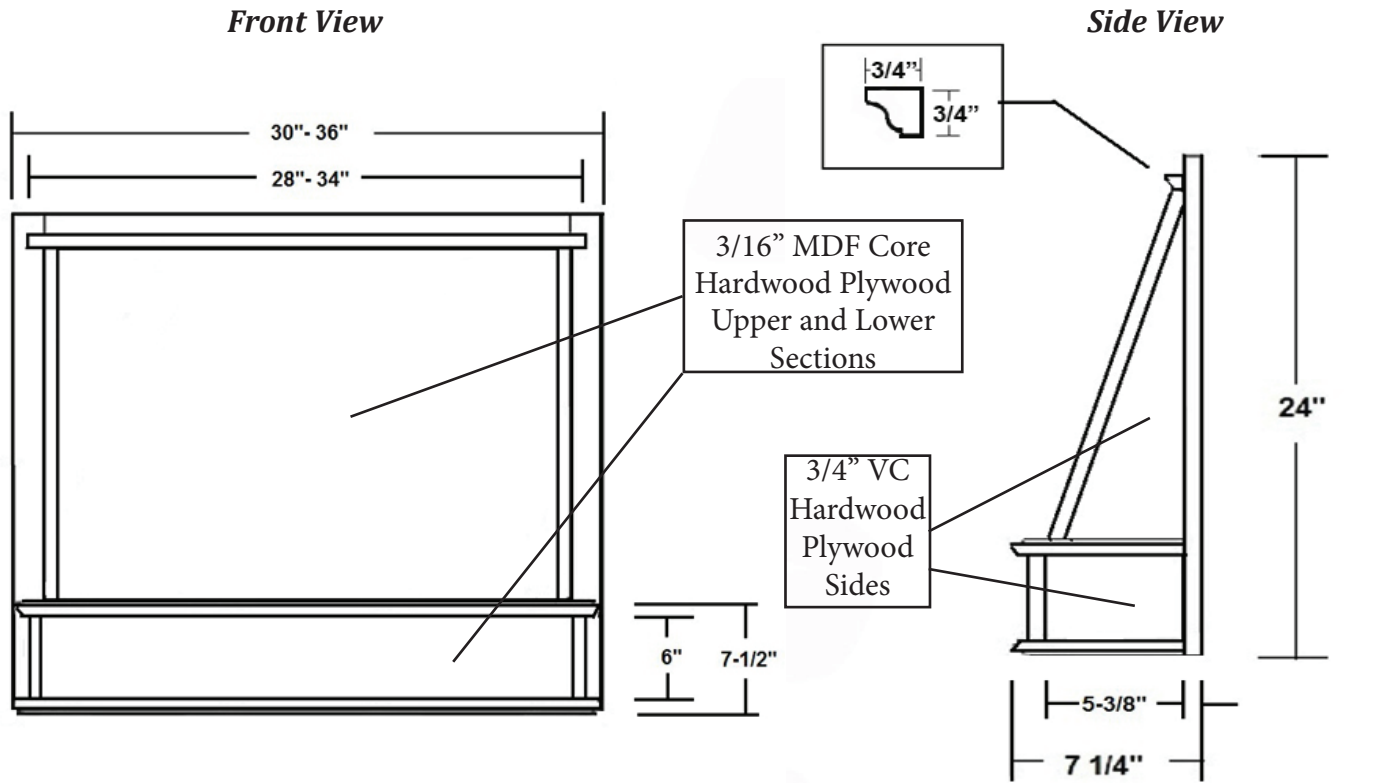

Shaker Style Range Hood Front

| Item # | Dimensions (h) x (w) x (d) | Liner |
|-------------|----------------------------|---------|
| SYJSKHF3024 | 24" x 30" x 7-1/4" | SYHLT30 |
| SYJSKHF3624 | 24" x 36" x 7-1/4" | SYHLT36 |

- Hardwood Plywood and Solid Lumber Construction
- Internal bracing with cleats, glue and pocket screws
- Accepts SY-HLT series T-shape Powder Coated Steel Liners *(sold separately)*
- Select from 250, or 390 CFM Broan Ventilation power packs *(sold separately)*
- Available in Cherry, Hickory, Maple and Red Oak
- Must be mounted between two wall cabinets
- Base section will accommodate Ornaments up to 5" x 24"