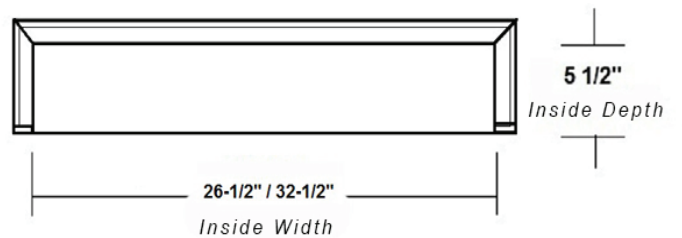

Shaker Style Range Hood Front

| Item # | Dimensions (h) x (w) x (d) | Liner |
|-------------|----------------------------|---------|
| SYJSKHF3024 | 24" x 30" x 7-1/4" | SYHLT30 |
| SYJSKHF3624 | 24" x 36" x 7-1/4" | SYHLT36 |

- Hardwood Plywood and Solid Lumber Construction
- Internal bracing with cleats, glue and pocket screws
- Accepts SY-HLT series T-shape Powder Coated Steel Liners *(sold separately)*
- Select from 250, or 390 CFM Broan Ventilation power packs *(sold separately)*
- Available in Cherry, Hickory, Maple and Red Oak
- Must be mounted between two wall cabinets
- Base section will accommodate Ornaments up to 5" x 24"