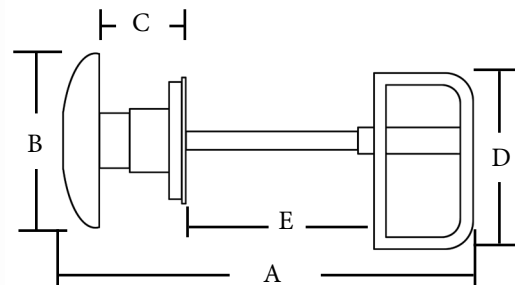

LOCKING T HANDLE 6" SHAFT

GDTH6V

Available Finishes

FB

Item	A	B	C	D	E
GDTH6V	7-3/4"	4"	2-1/8"	3-7/8"	4-1/8"

Features:

- Durable black satin finish
- Lockable design
- Includes two keys
- Includes mounting hardware