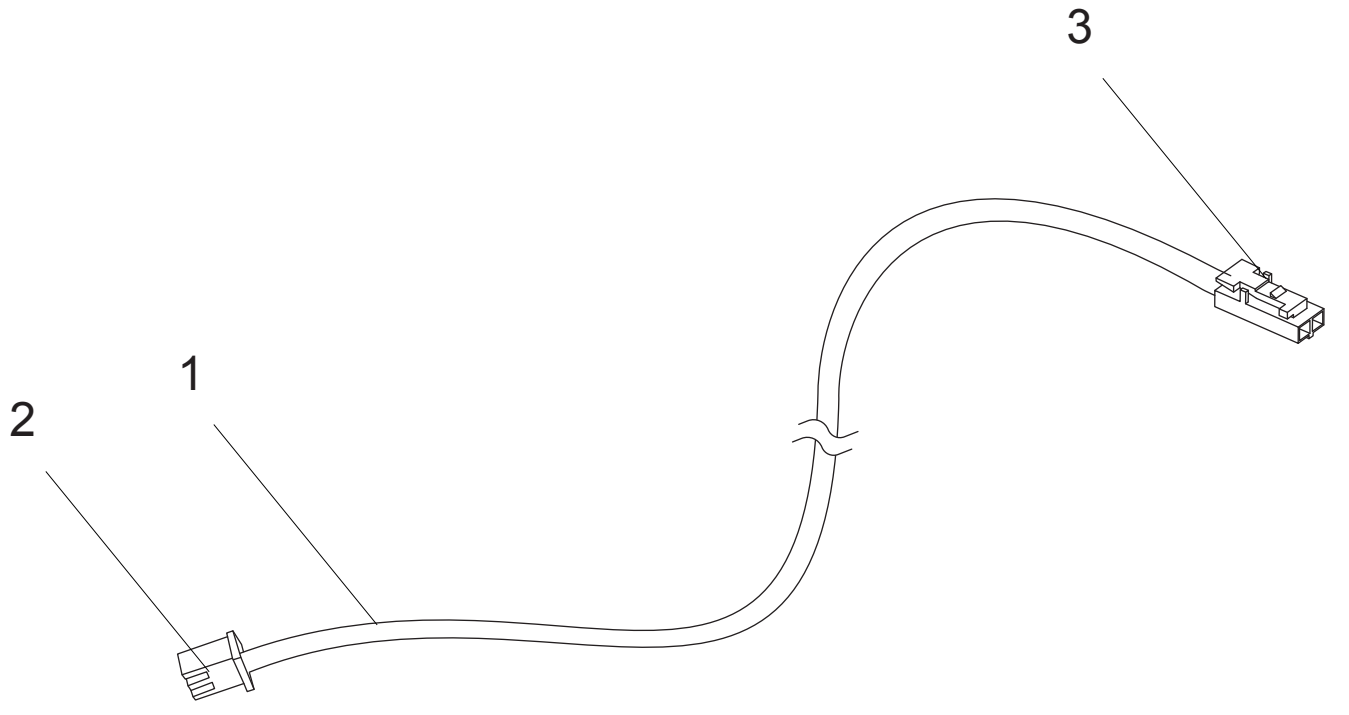

1	Black double insulation cable,inner black and red Length: 120 inch
2	JST XH male connector, white
3	LED male connector, white

A

B

C

D

E

Drawing number
Components name 120 INCH INPUT CABLE
Item code: C001120BLN
Comments