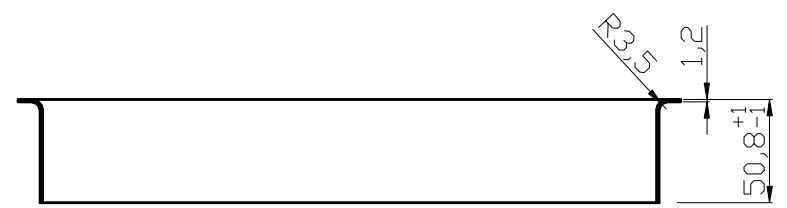

REV.	DATE	DESCRIPTION OF REVISIONS	DRAWN	APPD
△				
△				
△				

Product name		Richelieu Hardware				
Material	SUS304					
File No.	61522171					
Prepared by		Date	2022/4/29	Checked dy	Reviewed dy	Approved dy
Route:						