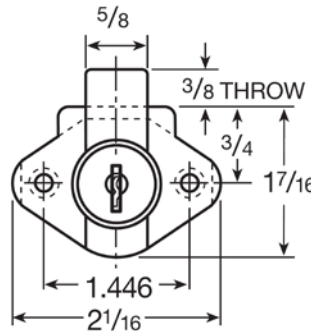

267A

Cut Keys & Key Blanks

Item	Description
KB-C5D-NP	CCL 5 Disc Keyblank
KB-C6D-NP	CCL 5 Disc Keyblank
KB-AUE1-NP	Cut key for KA #AUE1
KB-AUE8-NP	Cut key for KA #AUE8
KB-AUE48-NP	Cut key for KA #AUE48
KB-CAT30-NP	Cut key for KA #CAT30
KB-CAT60-NP	Cut key for KA #CAT60

KEYING OPTIONS

- KA key codes: AUE1, AUE8, AUE48, CAT30, CAT60
- KD (120 KD codes)

Item	Finish	Barrel Length	Inner Box Quantity	Case Quantity
266A	26D	15/16"	15/box	120/case
266B	26D	1-1/8"	15/box	120/case
267A	26D	15/16"	15/box	120/case

WARNING: This product can expose you to chemicals including chromium, which is known to the State of California to cause cancer and birth defects or other reproductive harm. For more information go to www.P65Warnings.ca.gov.

OLYMPUS®
LOCK
INC.