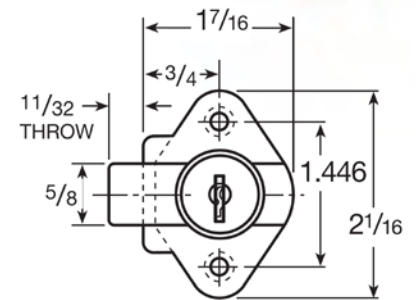

267A

Cut Keys & Key Blanks

Item	Description
KB-C5D-NP	CCL 5 Disc Keyblank
KB-C6D-NP	CCL 5 Disc Keyblank
KB-AUE1-NP	Cut key for KA #AUE1
KB-AUE8-NP	Cut key for KA #AUE8
KB-AUE48-NP	Cut key for KA #AUE48
KB-CAT30-NP	Cut key for KA #CAT30
KB-CAT60-NP	Cut key for KA #CAT60

KEYING OPTIONS

- KA key codes: AUE1, AUE8, AUE48, CAT30, CAT60
- KD (120 KD codes)

Item	Finish	Barrel Length	Inner Box Quantity	Case Quantity
266A	26D	15/16"	15/box	120/case
266B	26D	1-1/8"	15/box	120/case
267A	26D	15/16"	15/box	120/case

WARNING: This product can expose you to chemicals including chromium, which is known to the State of California to cause cancer and birth defects or other reproductive harm. For more information go to www.P65Warnings.ca.gov.

OLYMPUS®
LOCK
INC.