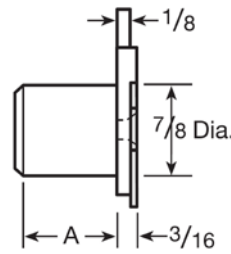

CCL SERIES

Disc Tumbler Deadbolt Locks 266-267

SPECIFICATIONS

Keying: Will match keying of CCL 02066 and 02067 Disc Tumbler Locks

Body: Zinc die cast

Cylinder: Zinc die cast, 5 disc tumbler

Standard function: Key removable in locked or unlocked position.

KB-C5D-NP Keyblank (CCL 5 disc key blank)

KB-C6D-NP Keyblank (CCL 6 disc key blank)

INCLUDED ACCESSORIES

Keys - 2 change keys per lock

266A, 266B

267A

Cut Keys & Key Blanks

Item	Description
KB-C5D-NP	CCL 5 Disc Keyblank
KB-C6D-NP	CCL 5 Disc Keyblank
KB-AUE1-NP	Cut key for KA #AUE1
KB-AUE8-NP	Cut key for KA #AUE8
KB-AUE48-NP	Cut key for KA #AUE48
KB-CAT30-NP	Cut key for KA #CAT30
KB-CAT60-NP	Cut key for KA #CAT60

KEYING OPTIONS

- KA key codes: AUE1, AUE8, AUE48, CAT30, CAT60
- KD (120 KD codes)

Item	Finish	Barrel Length	Inner Box Quantity	Case Quantity
266A	26D	15/16"	15/box	120/case
266B	26D	1-1/8"	15/box	120/case
267A	26D	15/16"	15/box	120/case