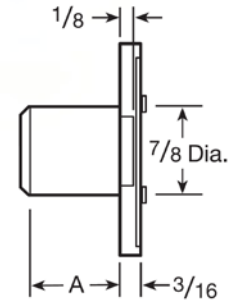

CCL SERIES

Disc Tumbler Deadbolt Locks 266-267

SPECIFICATIONS

Keying: Will match keying of CCL 02066 and 02067 Disc Tumbler Locks

Body: Zinc die cast

Cylinder: Zinc die cast, 5 disc tumbler

Standard function: Key removable in locked or unlocked position.

KB-C5D-NP Keyblank (CCL 5 disc key blank)

KB-C6D-NP Keyblank (CCL 6 disc key blank)

INCLUDED ACCESSORIES

Keys - 2 change keys per lock

266A, 266B

267A

Cut Keys & Key Blanks

Item	Description
KB-C5D-NP	CCL 5 Disc Keyblank
KB-C6D-NP	CCL 5 Disc Keyblank
KB-AUE1-NP	Cut key for KA #AUE1
KB-AUE8-NP	Cut key for KA #AUE8
KB-AUE48-NP	Cut key for KA #AUE48
KB-CAT30-NP	Cut key for KA #CAT30
KB-CAT60-NP	Cut key for KA #CAT60

KEYING OPTIONS

- KA key codes: AUE1, AUE8, AUE48, CAT30, CAT60
- KD (120 KD codes)

Item	Finish	Barrel Length	Inner Box Quantity	Case Quantity
266A	26D	15/16"	15/box	120/case
266B	26D	1-1/8"	15/box	120/case
267A	26D	15/16"	15/box	120/case