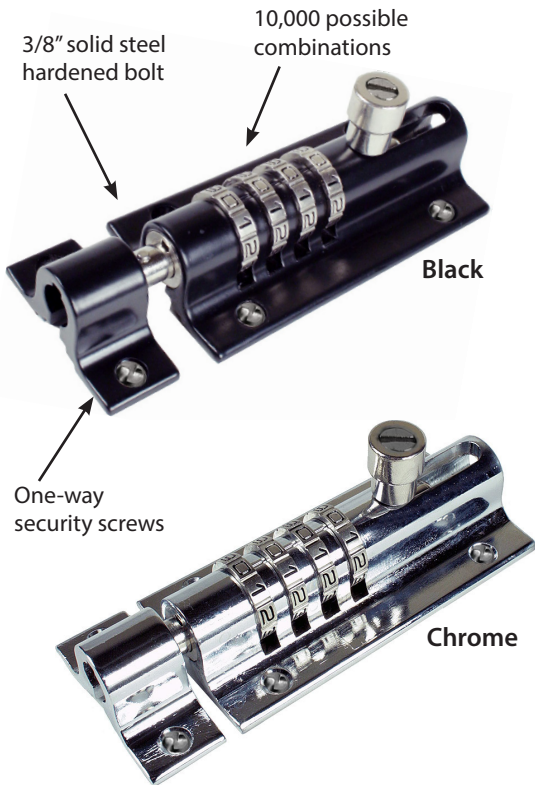

CB2000

4-Dial Combi-Bolt

PRODUCT DATA SHEET

FEATURES

- Keyless, combination slide-bolt with up to 10,000 possible combinations
- High security, pick resistant, heavy duty construction
- Chrome plated dials
- Hardened steel bolt
- Easily set/reset combination in seconds—no special tools required
- **Finish:** Chrome or Black
- **Includes:** one-way security screws for secure installation
- **Includes:** bolt receiver for flush mounting or strike plate for recessed mounting
- More secure than hasp-and-padlock designs with exposed shackles

Item No.	Finish	Bolt Diameter	Bolt Extension
CB2000-CHR	Chrome	3/8"	9/16"
CB2000-BLACK	Black	3/8"	9/16"

DIMENSIONS

Typical applications: Theft deterrence, child-proofing, sheds, gates, cupboards, windows and any application whereby a barrel bolt or padlock and hasp would typically be used.