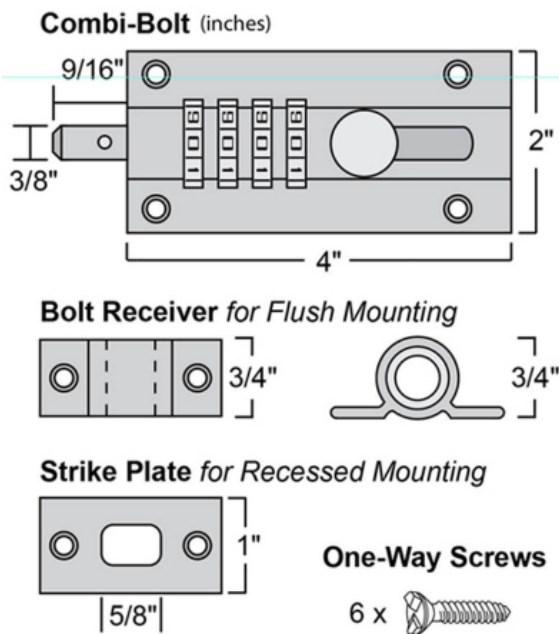

CB2000

4-Dial Combi-Bolt

PRODUCT DATA SHEET

FEATURES

- Keyless, combination slide-bolt with up to 10,000 possible combinations
- High security, pick resistant, heavy duty construction
- Chrome plated dials
- Hardened steel bolt
- Easily set/reset combination in seconds—no special tools required
- **Finish:** Chrome or Black
- **Includes:** one-way security screws for secure installation
- **Includes:** bolt receiver for flush mounting or strike plate for recessed mounting
- More secure than hasp-and-padlock designs with exposed shackles

Item No.	Finish	Bolt Diameter	Bolt Extension
CB2000-CHR	Chrome	3/8"	9/16"
CB2000-BLACK	Black	3/8"	9/16"

DIMENSIONS

Typical applications: Theft deterrence, child-proofing, sheds, gates, cupboards, windows and any application whereby a barrel bolt or padlock and hasp would typically be used.