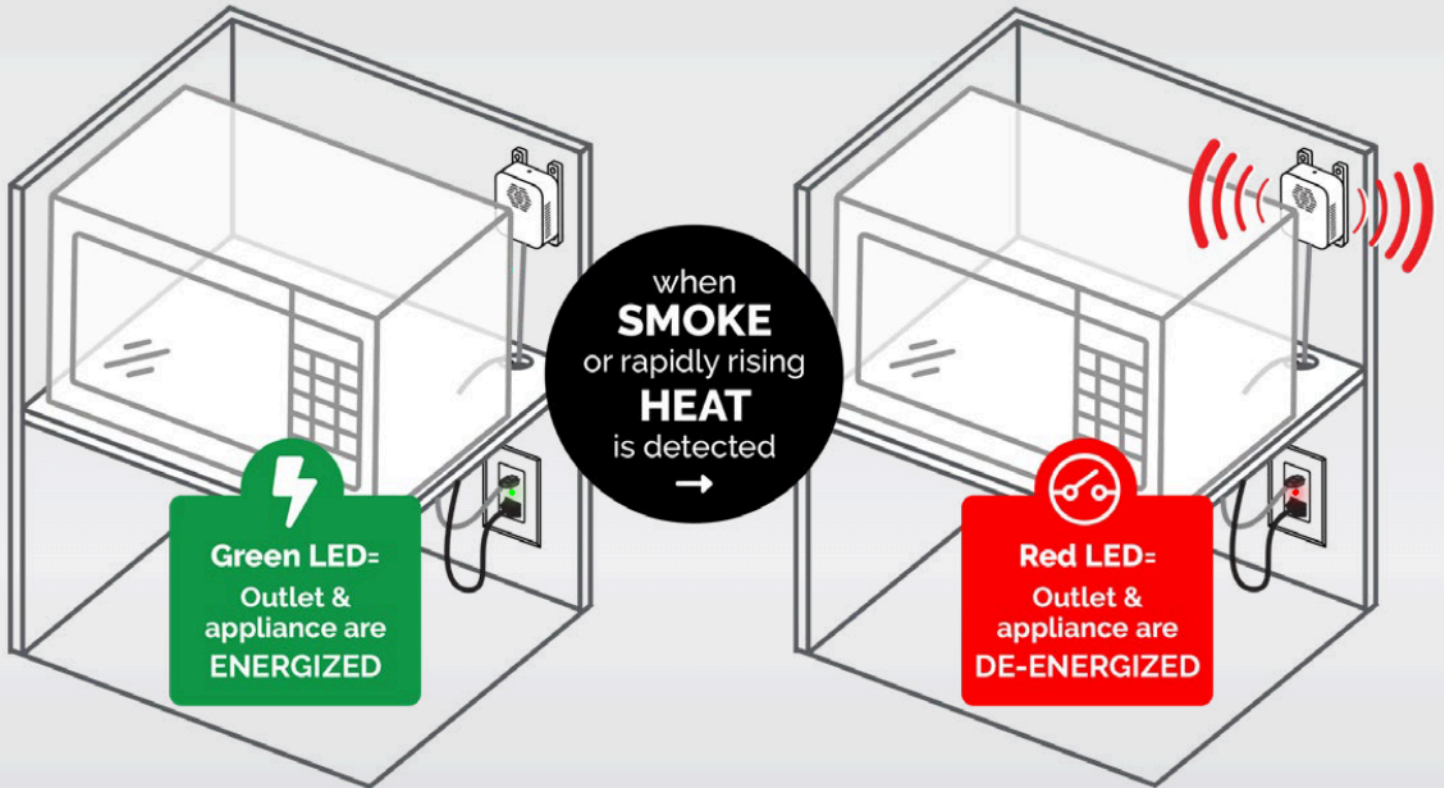

Docking Drawer®

15 amp Fire Guard Outlet

6015-4000W
Revision 5

**STOP
APPLIANCE
FIRES
BEFORE THEY START**

Ex: Connect your dishwasher to the outlet, and locate the smoke and heat sensor between the dishwasher and countertop.

Docking Drawer's 15 amp Fire Guard Outlet is a single gang electrical outlet featuring one NEMA 5-15 receptacle and one interlock switch connector, as well as a smoke and heat sensing unit. The smoke & heat sensor mounts inside enclosed spaces to de-energize the outlet if smoke or heat is detected. Possible applications include: