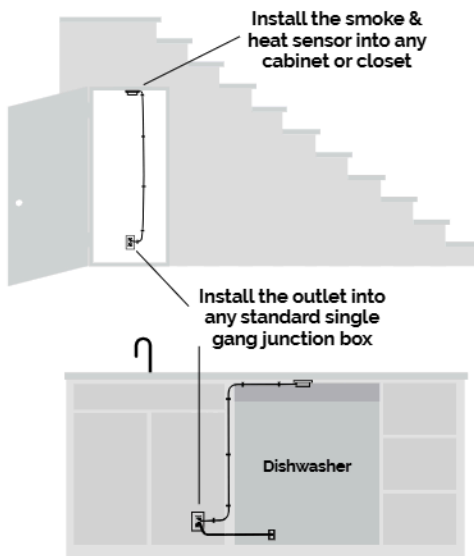

Docking Drawer®

15 amp Fire Guard Outlet

6015-4000W
Revision 5

**STOP
APPLIANCE
FIRES
BEFORE THEY START**

Ex: Connect your dishwasher to the outlet, and locate the smoke and heat sensor between the dishwasher and countertop.

Docking Drawer's 15 amp Fire Guard Outlet is a single gang electrical outlet featuring one NEMA 5-15 receptacle and one interlock switch connector, as well as a smoke and heat sensing unit. The smoke & heat sensor mounts inside enclosed spaces to de-energize the outlet if smoke or heat is detected. Possible applications include:

Outlet Specs

- Interlock Switch Connector
- LED Indicator
- NEMA 5-15 Receptacle
- Mounting Bracket

Input	100 - 125 VAC, 50/60 Hz
AC Output	15A@125VAC, 1875 VA MAX, 1/2 HP
DC Output	24VDC @ 100mA MAX
DC Power Supply	IEC Class II
Number of Receptacles	(1) NEMA 5-15R
Tamper Resistant	Yes
LED Indicator	Yes
Conformance	 UL60730, UL498, EN61558, EN60730, EN62386, CSA C22.2#42
Environmental	-10 °C to +50 °C, non condensing
Warranty	2 Years

Smoke and Heat Sensor Specs

- Smoke and Heat Sensor**
Installs in enclosed spaces like closets and cabinets with 4 screws.
- Outlet Connector**
Connects to the Fire Guard Outlet.
- Low Voltage Cable**
10ft long