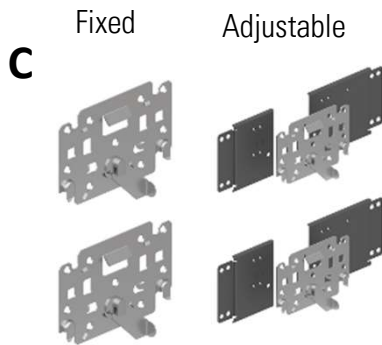

Applications

- Kitchen base cabinet
- Any room in the home (office, bathroom, laundry room, etc.)

For a complete set, order:

- A. 1 pair of slides
- B. 1 Pinello structure (incl. 2 shelves with anti-slip mats + bottom brackets)
- C. 1 pair of front fixing brackets (fixed or adjustable depending on cabinet width and door type)
- D. Customizable inserts

Ref.	Code	Description
A	7505001S	2x LEGRABOX Blumotion Slides

Ref.	Code	Description	Min. Int. Dimensions (W x D x H)
B	2816906	PINELLO FRAME 150 ANTHRACITE	112mm (4 7/16") x 475mm (18 3/4") x 520mm (20 1/2")
B	2817906	PINELLO FRAME 200 ANTHRACITE	162mm (6 3/8") x 475mm (18 3/4") x 520mm (20 1/2")
B	2818906	PINELLO FRAME 300 ANTHRACITE	262mm (10 5/16") x 475mm (18 3/4") x 520mm (20 1/2")
B	2819906	PINELLO FRAME 15" ANTHRACITE	343mm (13 1/2") x 475mm (18 3/4") x 520mm (20 1/2")