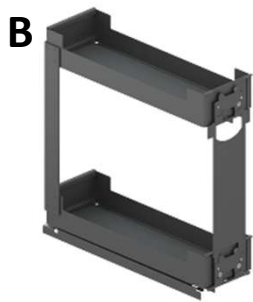

PINELLO Base Cabinet System

LIRO Shelf Design

FRAMELESS

Modern anthracite finish with customizable inserts for a personalized look.

Features

- System designed for frameless pull-out cabinets.
- Includes anti-slip mats
- Soft close mechanism
- Can also be installed without inserts for a sleeker look
- Full extension opening
- Optional extra shelf extensions
- Weight capacity by basket:
 - For 150mm or 200mm (6" or 8") cabinets: 15kg (33 lbs)
 - For 300mm (12") cabinets: 20kg (44 lbs)

Applications

- Kitchen base cabinet
- Any room in the home (office, bathroom, laundry room, etc.)

For a complete set, order:

- A. 1 pair of slides
- B. 1 Pinello structure (incl. 2 shelves with anti-slip mats + bottom brackets)
- C. 1 pair of front fixing brackets (fixed or adjustable depending on cabinet width and door type)
- D. Customizable inserts

Ref.	Code	Description
A	7505001S	2x LEGRABOX Blumotion Slides

Ref.	Code	Description	Min. Int. Dimensions (W x D x H)
B	2816906	PINELLO FRAME 150 ANTHRACITE	112mm (4 7/16") x 475mm (18 3/4") x 520mm (20 1/2")
B	2817906	PINELLO FRAME 200 ANTHRACITE	162mm (6 3/8") x 475mm (18 3/4") x 520mm (20 1/2")
B	2818906	PINELLO FRAME 300 ANTHRACITE	262mm (10 5/16") x 475mm (18 3/4") x 520mm (20 1/2")
B	2819906	PINELLO FRAME 15" ANTHRACITE	343mm (13 1/2") x 475mm (18 3/4") x 520mm (20 1/2")

Brackets (C)

Bracket codes		For Structure	Min. Int. Width	Cabinet Width
For Slab Door	For Shaker Door			
2838906	2838906	2816906	112mm (4 7/16")	150mm
2839906	2839906	2817906	162mm (6 3/8")	200mm
2840906	2842906	2818906	262mm (10 1/4")	300mm
2838906	2838906	2816906	114mm (4 7/16")	6"
2839906	2841906	2817906	190mm (7 1/2")	9"
2840906	2842906	2818906	266mm (10 1/2")	12"
2840906	2843906	2819906	343mm (13 1/2")	15"