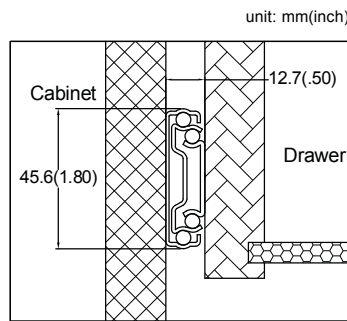

Applications

- Kitchen Furniture, Home Cabinets, Box Drawers, Desk and Storage Drawers and File Drawers