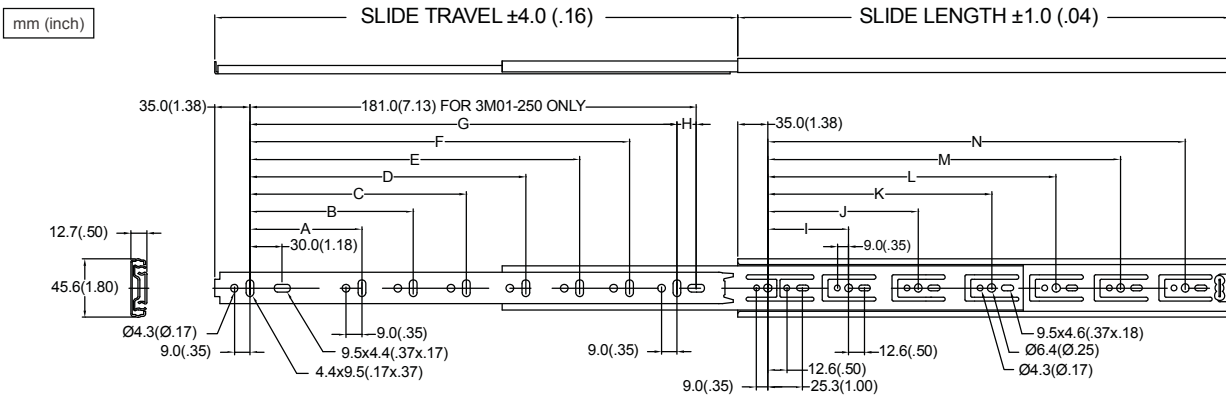

Dimension Specifications

ITEM NO.	SLIDE LENGTH mm (inch)	SLIDE TRAVEL mm (inch)	LOADING CAPACITY kg (lb) / pair	HOLES POSITION mm (inch)													
				A	B	C	D	E	F	G	H	I	J	K	L	M	N
3M01-250	250.0 (9.84)	256.7 (10.11)	22.7 (50.0)	96.0 (3.78)	—	—	—	—	—	—	—	—	—	—	—	—	160.0 (6.30)
3M01-300	300.0 (11.81)	306.7 (12.07)	27.3 (60.0)	128.0 (5.04)	—	—	—	—	—	220.0 (8.66)	11.0 (0.43)	128.0 (5.04)	—	—	—	—	224.0 (8.82)
3M01-350	350.0 (13.78)	356.7 (14.04)	34.1 (75.0)	128.0 (5.04)	—	—	—	—	—	270.0 (10.63)	11.0 (0.43)	128.0 (5.04)	—	—	—	—	224.0 (8.82)
3M01-400	400.0 (15.75)	406.7 (16.01)	45.4 (100.0)	128.0 (5.04)	—	—	—	—	—	320.0 (12.60)	11.0 (0.43)	128.0 (5.04)	224.0 (8.82)	—	—	—	320.0 (12.60)
3M01-450	450.0 (17.72)	456.7 (17.98)	45.4 (100.0)	128.0 (5.04)	320.0 (12.60)	—	—	—	—	370.0 (14.57)	11.0 (0.43)	128.0 (5.04)	224.0 (8.82)	—	—	—	352.0 (13.86)
3M01-500	500.0 (19.69)	506.7 (19.95)	45.4 (100.0)	128.0 (5.04)	224.0 (8.82)	320.0 (12.60)	—	—	—	416.0 (16.38)	11.0 (0.43)	128.0 (5.04)	224.0 (8.82)	—	—	—	416.0 (16.38)
3M01-550	550.0 (21.65)	556.7 (21.92)	45.4 (100.0)	128.0 (5.04)	224.0 (8.82)	416.0 (16.38)	—	—	—	470.0 (18.53)	11.0 (0.43)	128.0 (5.04)	224.0 (8.82)	352.0 (13.86)	—	—	448.0 (17.64)
3M01-600	600.0 (23.62)	606.7 (23.89)	38.6 (85.0)	128.0 (5.04)	224.0 (8.82)	416.0 (16.38)	—	—	—	520.0 (20.47)	11.0 (0.43)	128.0 (5.04)	224.0 (8.82)	352.0 (13.86)	—	—	480.0 (18.90)
3M01-650	650.0 (25.59)	656.7 (25.85)	31.8 (70.0)	128.0 (5.04)	224.0 (8.82)	416.0 (16.38)	544.0 (21.42)	—	—	570.0 (22.44)	11.0 (0.43)	128.0 (5.04)	224.0 (8.82)	352.0 (13.86)	—	—	544.0 (21.42)
3M01-700	700.0 (27.56)	706.7 (27.82)	27.2 (60.0)	128.0 (5.04)	224.0 (8.82)	416.0 (16.38)	544.0 (21.42)	—	—	620.0 (24.41)	11.0 (0.43)	128.0 (5.04)	224.0 (8.82)	352.0 (13.86)	—	—	544.0 (21.42)
3M01-750	750.0 (29.53)	756.7 (29.79)	21.8 (48.0)	128.0 (5.04)	224.0 (8.82)	320.0 (12.60)	544.0 (21.42)	—	—	670.0 (26.38)	11.0 (0.43)	128.0 (5.04)	224.0 (8.82)	352.0 (13.86)	—	—	544.0 (21.42)
3M01-800	800.0 (31.50)	806.7 (31.76)	17.7 (39.0)	128.0 (5.04)	224.0 (8.82)	320.0 (12.60)	544.0 (21.42)	—	—	720.0 (28.35)	11.0 (0.43)	128.0 (5.04)	224.0 (8.82)	352.0 (13.86)	544.0 (21.42)	—	672.0 (26.46)
3M01-850	850.0 (33.46)	856.7 (33.73)	17.7 (39.0)	128.0 (5.04)	224.0 (8.82)	352.0 (13.86)	576.0 (22.68)	704.0 (27.72)	—	770.0 (30.31)	11.0 (0.43)	128.0 (5.04)	224.0 (8.82)	352.0 (13.86)	544.0 (21.42)	—	736.0 (28.98)
3M01-900	900.0 (35.43)	906.7 (35.70)	17.7 (39.0)	128.0 (5.04)	224.0 (8.82)	352.0 (13.86)	576.0 (22.68)	704.0 (27.72)	—	820.0 (32.28)	11.0 (0.43)	128.0 (5.04)	224.0 (8.82)	352.0 (13.86)	544.0 (21.42)	—	736.0 (28.98)
3M01-950	950.0 (37.40)	956.7 (37.67)	17.7 (39.0)	128.0 (5.04)	224.0 (8.82)	352.0 (13.86)	576.0 (22.68)	704.0 (27.72)	—	870.0 (34.25)	11.0 (0.43)	128.0 (5.04)	224.0 (8.82)	352.0 (13.86)	544.0 (21.42)	—	736.0 (28.98)
3M01-A00	1000.0 (39.37)	1006.7 (39.63)	17.7 (39.0)	128.0 (5.04)	224.0 (8.82)	352.0 (13.86)	576.0 (22.68)	704.0 (27.72)	832.0 (32.76)	920.0 (36.24)	11.0 (0.43)	128.0 (5.04)	224.0 (8.82)	352.0 (13.86)	544.0 (21.42)	736.0 (28.98)	864.0 (34.02)