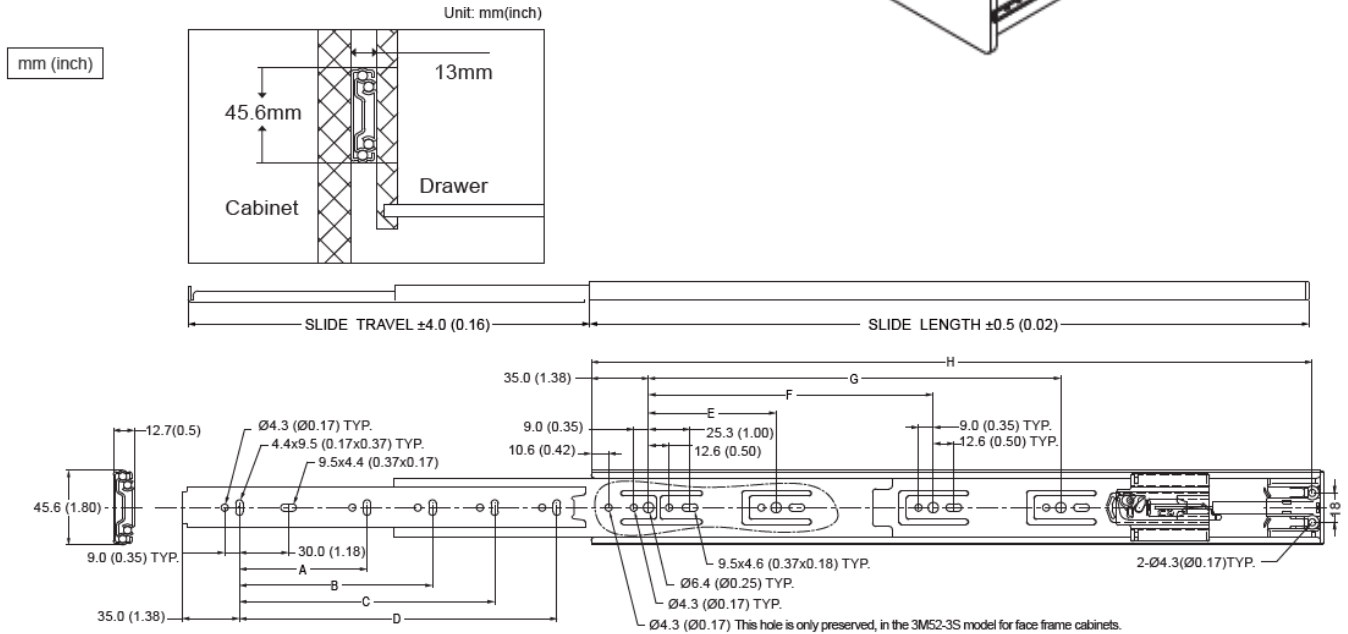

## Specifications

- **Length:** 302mm to 700mm (12" to 28")
- **Travel:** Refer to Slide Travel column below
- **Side Space:** 13.0mm (+0.5mm /-0.3mm)
- **Height:** 45.6mm (1.80")
- **Max.Loading:** 45 kg (100lb)/pair \*
- **Mount Type:** Side-Mount
- **Disconnects** with release lever
- **Finish:** Clear Zinc or Black
- **Material:** Cold Rolled Steel
- **Package:** Unit Packed in 15 pairs/carton  
Bulk Packed in  
40 pcs/carton for external slides  
100 pcs/carton for inner slides

\* Note: Max.load rating based on 450mm(18") slides

Note: Holes other than those shown are stamped for internal manufacturing purposes and may change without notice.

Item No.	Slide Length mm (inch)	Slide Travel mm (inch)	Hole Positions mm (inch)							
			A	B	C	D	E	F	G	H
3M52-300	302 (11.89)	275 (10.82)	96 (3.78)	172 (06.77)▲	—	—	96 (3.78)	—	—	295 (11.6)
3M52-350	352 (13.86)	345 (13.58)	128 (5.04)	224 (08.82)	—	—	128 (5.04)	—	—	345 (13.58)
3M52-400	402 (15.83)	400 (15.75)	128 (5.04)	256 (10.08)	—	—	128 (5.04)	192 (07.56)	—	395 (15.55)
3M52-450	452 (17.80)	450 (17.72)	128 (5.04)	320 (12.60)	—	—	128 (5.04)	256 (10.08)	—	445 (17.52)
3M52-500	502 (19.76)	500 (19.69)	128 (5.04)	224 (08.82)	352 (13.86)	—	128 (5.04)	256 (10.08)	—	495 (19.49)
3M52-550	552 (21.73)	550 (21.65)	128 (5.04)	256 (10.08)	384 (15.12)	—	128 (5.04)	233 (09.17)	320 (12.60)	545 (21.46)
3M52-600	602 (23.70)	600 (23.62)	128 (5.04)	288 (11.34)	416 (16.38)	—	128 (5.04)	224 (08.82)	352 (13.86)	595 (23.42)