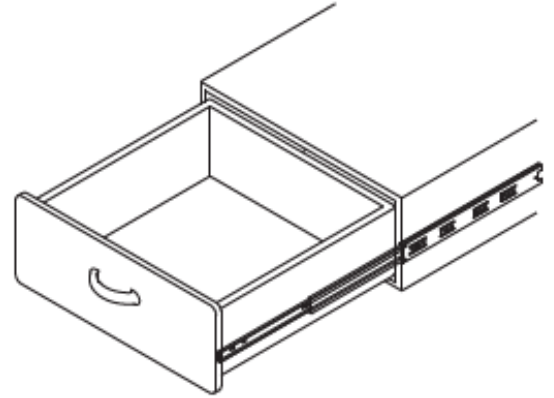

# 3M52 Medium Duty Silent Soft Close Slide

## Specifications

- **Length:** 302mm to 700mm (12" to 28")
- **Travel:** Refer to Slide Travel column below
- **Side Space:** 13.0mm (+0.5mm /-0.3mm)
- **Height:** 45.6mm (1.80")
- **Max.Loading:** 45 kg (100lb)/pair \*
- **Mount Type:** Side-Mount
- **Disconnects** with release lever
- **Finish:** Clear Zinc or Black
- **Material:** Cold Rolled Steel
- **Package:** Unit Packed in 15 pairs/carton  
Bulk Packed in  
40 pcs/carton for external slides  
100 pcs/carton for inner slides

\* Note: Max.load rating based on 450mm(18") slides

Note: Holes other than those shown are stamped for internal manufacturing purposes and may change without notice.

Item No.	Slide Length mm (inch)	Slide Travel mm (inch)	Hole Positions mm (inch)							
			A	B	C	D	E	F	G	H
3M52-300	302 (11.89)	275 (10.82)	96 (3.78)	172 (06.77)▲	—	—	96 (3.78)	—	—	295 (11.6)
3M52-350	352 (13.86)	345 (13.58)	128 (5.04)	224 (08.82)	—	—	128 (5.04)	—	—	345 (13.58)
3M52-400	402 (15.83)	400 (15.75)	128 (5.04)	256 (10.08)	—	—	128 (5.04)	192 (07.56)	—	395 (15.55)
3M52-450	452 (17.80)	450 (17.72)	128 (5.04)	320 (12.60)	—	—	128 (5.04)	256 (10.08)	—	445 (17.52)
3M52-500	502 (19.76)	500 (19.69)	128 (5.04)	224 (08.82)	352 (13.86)	—	128 (5.04)	256 (10.08)	—	495 (19.49)
3M52-550	552 (21.73)	550 (21.65)	128 (5.04)	256 (10.08)	384 (15.12)	—	128 (5.04)	233 (09.17)	320 (12.60)	545 (21.46)
3M52-600	602 (23.70)	600 (23.62)	128 (5.04)	288 (11.34)	416 (16.38)	—	128 (5.04)	224 (08.82)	352 (13.86)	595 (23.42)