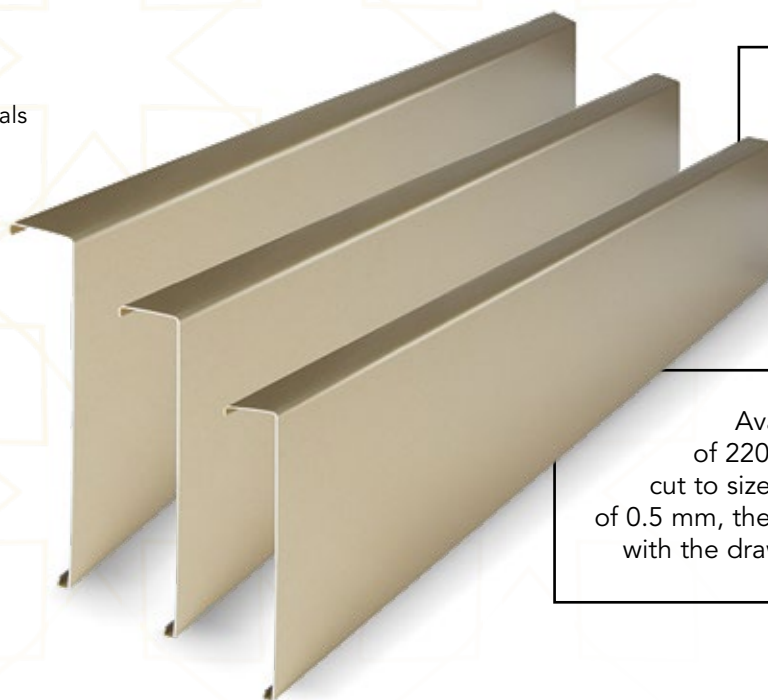

Decover

BEAUTIFUL INSIDE & OUT!

FOR **OptimizR**

R
Richelieu

DECOVER is made from specially anodized aluminum, giving it a premium appearance and tactile quality. It fits securely around the sides of your OPTIMIZ-R drawer. Featuring an innovative clip-on system, DECOVER can be quickly installed on both new and existing OPTIMIZ-R drawers in just seconds. It undergoes extensive testing —hundreds of hours — during both the design and production phases. This ensures that DECOVER not only looks exceptional but is also durable and built to last.

Recyclable materials

Quality

Endurance

Fast installation

Entirely made of solid aluminum, cold-formed in Italy

Available in a length of 2200 mm and can be cut to size. With a thickness of 0.5 mm, they do not interfere with the drawer's functionality

Style options

◆ DECOVER are tailor-made in three styles to fit the OPTIMIZ-R drawers.

Assembly

- ◆ DECOVER can be installed in just a few simple steps, without the need for screws or glue.
Get ready to impress in only few seconds per drawer!