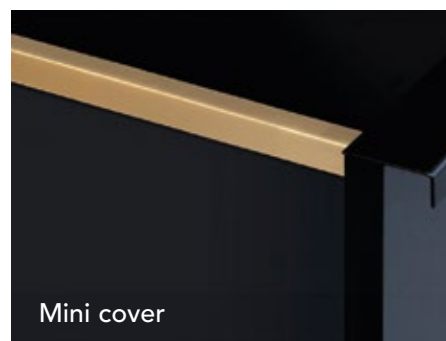

DECOVER is made from specially anodized aluminum, giving it a premium appearance and tactile quality. It fits securely around the sides of your OPTIMIZ-R drawer. Featuring an innovative clip-on system, DECOVER can be quickly installed on both new and existing OPTIMIZ-R drawers in just seconds. It undergoes extensive testing —hundreds of hours — during both the design and production phases. This ensures that DECOVER not only looks exceptional but is also durable and built to last.

Recyclable materials

Quality

Endurance

Fast installation

Entirely made of solid aluminum, cold-formed in Italy

Available in a length of 2200 mm and can be cut to size. With a thickness of 0.5 mm, they do not interfere with the drawer's functionality

Style options

◆ DECOVER are tailor-made in three styles to fit the OPTIMIZ-R drawers.