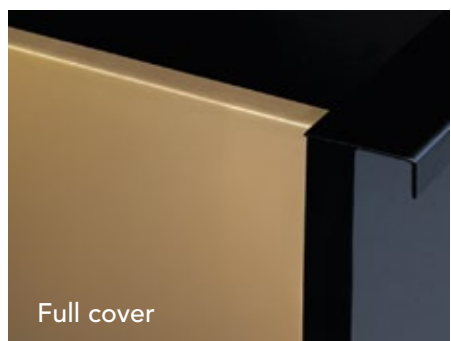

DECOVER is made from specially anodized aluminum, giving it a premium appearance and tactile quality. It fits securely around the sides of your OPTIMIZ-R drawer. Featuring an innovative clip-on system, DECOVER can be quickly installed on both new and existing OPTIMIZ-R drawers in just seconds. It undergoes extensive testing —hundreds of hours — during both the design and production phases. This ensures that DECOVER not only looks exceptional but is also durable and built to last.

Recyclable materials

Quality

Endurance

Fast installation

Entirely made of solid aluminum, cold-formed in Italy

Available in a length of 2200 mm and can be cut to size. With a thickness of 0.5 mm, they do not interfere with the drawer's functionality

Style options

◆ DECOVER are tailor-made in three styles to fit the OPTIMIZ-R drawers.