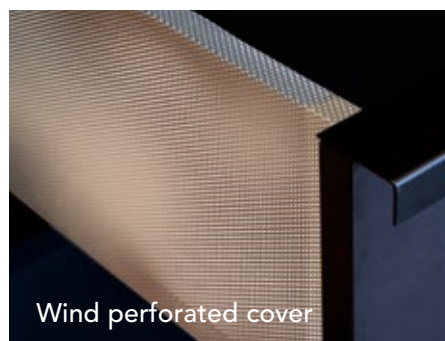

Decover

BEAUTIFUL INSIDE & OUT!

FOR **OptimizR**

R
Richelieu

DECOVER is made from specially anodized aluminum, giving it a premium appearance and tactile quality. It fits securely around the sides of your OPTIMIZ-R drawer. Featuring an innovative clip-on system, DECOVER can be quickly installed on both new and existing OPTIMIZ-R drawers in just seconds. It undergoes extensive testing —hundreds of hours — during both the design and production phases. This ensures that DECOVER not only looks exceptional but is also durable and built to last.

Recyclable materials

Quality

Endurance

Fast installation

Entirely made of solid aluminum, cold-formed in Italy

Available in a length of 2200 mm and can be cut to size. With a thickness of 0.5 mm, they do not interfere with the drawer's functionality

Style options

◆ DECOVER are tailor-made in three styles to fit the OPTIMIZ-R drawers.

Assembly

- ◆ DECOVER can be installed in just a few simple steps, without the need for screws or glue.
Get ready to impress in only few seconds per drawer!