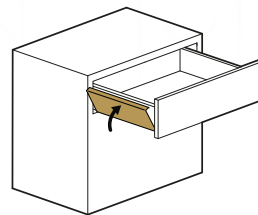

Recyclable materials

Quality

Endurance

Fast installation

Entirely made of solid aluminum, cold-formed in Italy

Available in a length of 2200 mm and can be cut to size. With a thickness of 0.5 mm, they do not interfere with the drawer's functionality

Style options

◆ DECOVER are tailor-made in three styles to fit the OPTIMIZ-R drawers.

Assembly

- ◆ DECOVER can be installed in just a few simple steps, without the need for screws or glue.
Get ready to impress in only few seconds per drawer!

1. Open the drawer fully

NOTE: for certain types of drawers the sliding installation is necessary.

2. Attach the cover to the bottom edge of the drawer

3. Fix the cover applying a gentle pressure

Compatibility

Available for OPTIMIZ-R
H89 – H121 – H185
Finish: Satin brass (160)

MINI COVER

808CTOP160

Drawer style	Full cover	Wind perforated cover
OPTIMIZ-R H89	808C89160	808CW89160
OPTIMIZ-R H121	808C121160	808CW121160
OPTIMIZ-R H185	808C185160	808CW185160