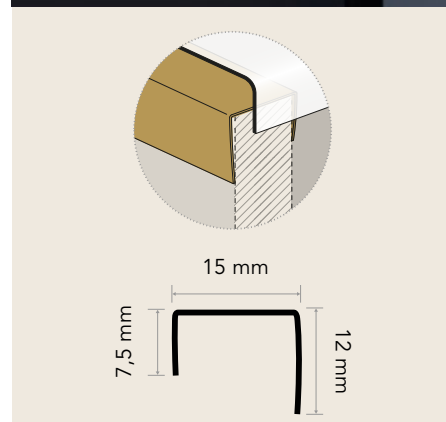

Decover

BEAUTIFUL INSIDE & OUT!

FOR **OptimizR**

R
Richelieu

DECOVER is made from specially anodized aluminum, giving it a premium appearance and tactile quality. It fits securely around the sides of your OPTIMIZ-R drawer. Featuring an innovative clip-on system, DECOVER can be quickly installed on both new and existing OPTIMIZ-R drawers in just seconds. It undergoes extensive testing —hundreds of hours — during both the design and production phases. This ensures that DECOVER not only looks exceptional but is also durable and built to last.

Recyclable materials

Quality

Endurance

Fast installation

Entirely made of solid aluminum, cold-formed in Italy

Available in a length of 2200 mm and can be cut to size. With a thickness of 0.5 mm, they do not interfere with the drawer's functionality

Style options

◆ DECOVER are tailor-made in three styles to fit the OPTIMIZ-R drawers.

Assembly

- ◆ DECOVER can be installed in just a few simple steps, without the need for screws or glue.
Get ready to impress in only few seconds per drawer!