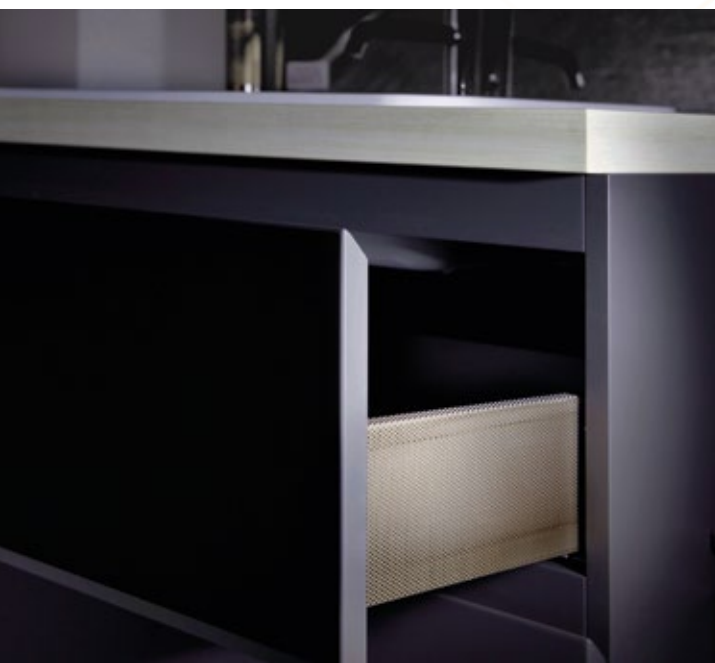

Decover

BEAUTIFUL INSIDE & OUT!

FOR **OptimizR**

R
Richelieu

DECOVER is made from specially anodized aluminum, giving it a premium appearance and tactile quality. It fits securely around the sides of your OPTIMIZ-R drawer. Featuring an innovative clip-on system, DECOVER can be quickly installed on both new and existing OPTIMIZ-R drawers in just seconds. It undergoes extensive testing —hundreds of hours — during both the design and production phases. This ensures that DECOVER not only looks exceptional but is also durable and built to last.

Recyclable materials

Quality

Endurance

Fast installation

Entirely made of solid aluminum, cold-formed in Italy

Available in a length of 2200 mm and can be cut to size. With a thickness of 0.5 mm, they do not interfere with the drawer's functionality

Style options

◆ DECOVER are tailor-made in three styles to fit the OPTIMIZ-R drawers.

Assembly

- ◆ DECOVER can be installed in just a few simple steps, without the need for screws or glue.
Get ready to impress in only few seconds per drawer!