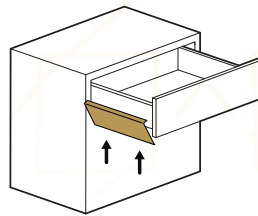

Recyclable materials

Quality

Endurance

Fast installation

Entirely made of solid aluminum, cold-formed in Italy

Available in a length of 2200 mm and can be cut to size. With a thickness of 0.5 mm, they do not interfere with the drawer's functionality

Style options

◆ DECOVER are tailor-made in three styles to fit the OPTIMIZ-R drawers.

Assembly

- ◆ DECOVER can be installed in just a few simple steps, without the need for screws or glue.
Get ready to impress in only few seconds per drawer!

1. Open the drawer fully

NOTE: for certain types of drawers the sliding installation is necessary.

2. Attach the cover to the bottom edge of the drawer

3. Fix the cover applying a gentle pressure

Compatibility