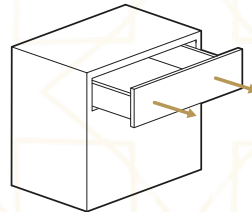

Recyclable materials

Quality

Endurance

Fast installation

Entirely made of solid aluminum, cold-formed in Italy

Available in a length of 2200 mm and can be cut to size. With a thickness of 0.5 mm, they do not interfere with the drawer's functionality

Style options

◆ DECOVER are tailor-made in three styles to fit the OPTIMIZ-R drawers.

Assembly

- ◆ DECOVER can be installed in just a few simple steps, without the need for screws or glue.
Get ready to impress in only few seconds per drawer!

1. Open the drawer fully

NOTE: for certain types of drawers the sliding installation is necessary.

2. Attach the cover to the bottom edge of the drawer

3. Fix the cover applying a gentle pressure

Compatibility