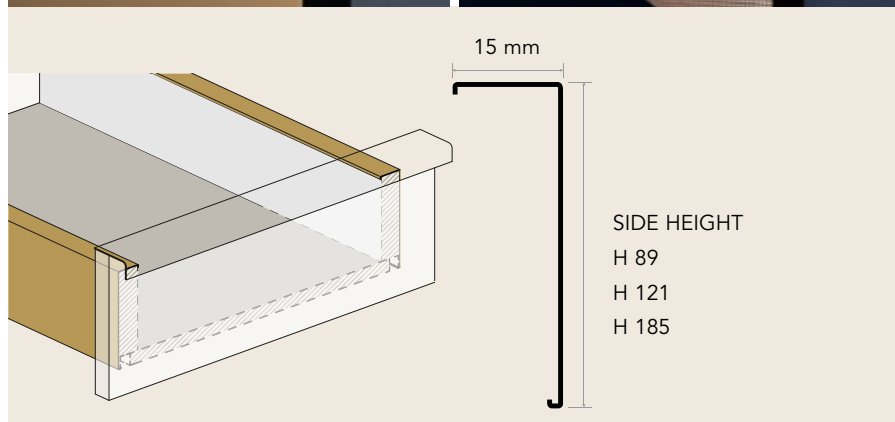

Decover

BEAUTIFUL INSIDE & OUT!

FOR **OptimizR**

R
Richelieu

DECOVER is made from specially anodized aluminum, giving it a premium appearance and tactile quality. It fits securely around the sides of your OPTIMIZ-R drawer. Featuring an innovative clip-on system, DECOVER can be quickly installed on both new and existing OPTIMIZ-R drawers in just seconds. It undergoes extensive testing —hundreds of hours — during both the design and production phases. This ensures that DECOVER not only looks exceptional but is also durable and built to last.

Recyclable materials

Quality

Endurance

Fast installation

Entirely made of solid aluminum, cold-formed in Italy

Available in a length of 2200 mm and can be cut to size. With a thickness of 0.5 mm, they do not interfere with the drawer's functionality

Style options

◆ DECOVER are tailor-made in three styles to fit the OPTIMIZ-R drawers.

Assembly

- ◆ DECOVER can be installed in just a few simple steps, without the need for screws or glue.
Get ready to impress in only few seconds per drawer!