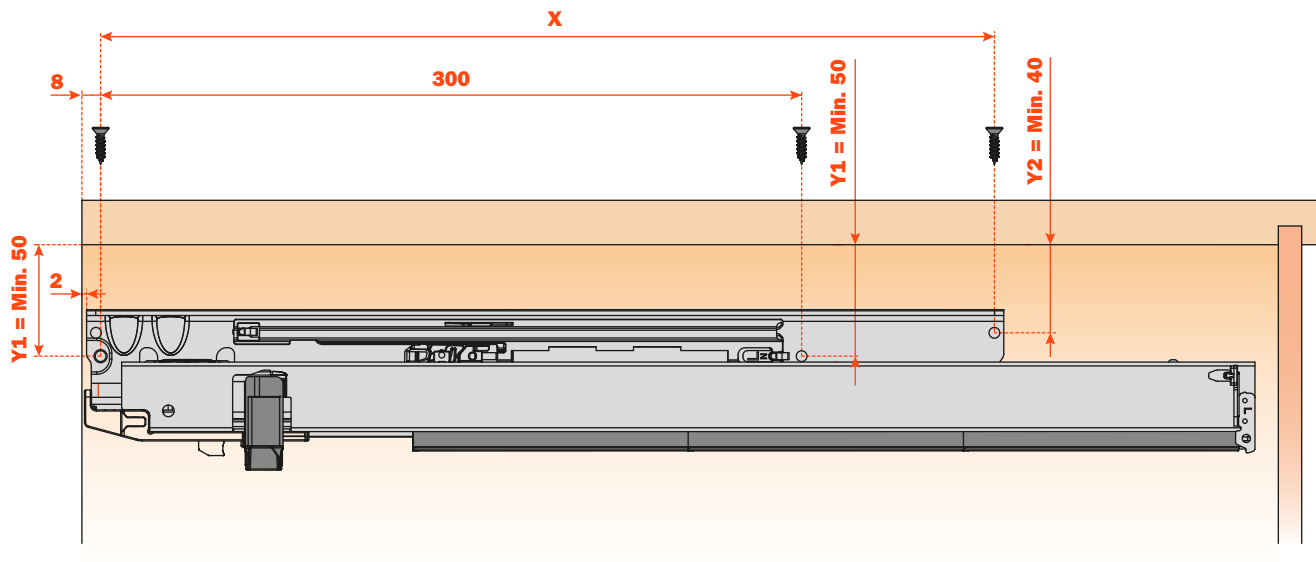

## Technical information

For Progressa+ Shelf slides

Plan view - Full-extension

RUNNER LENGTH (LN)	X
350 mm	305 mm
400 mm	305 mm
450 mm	320 mm
500 mm	382.5 mm

## Dimensions

With larger shelves, it is possible to increase the number of runners in order to improve the load capacity and the stability.

#### Assembly on the pull-out shelf with a 16 mm minimum thickness

Y1 = Min. 50 mm

**Part number composition - For Progressa+ Shelf Slides**

**Packaging**

**Progressa+  
Shelf Smove**

<b>SMOVE</b>	<b>LENGTH</b>	<b>BOX</b>	<b>PALLET</b>
<b>G7E6R350XXF6</b>	350 mm	6 prs	192 prs
<b>G7E6R400XXF6</b>	400 mm	6 prs	192 prs
<b>G7E6R450XXF6</b>	450 mm	6 prs	192 prs
<b>G7E6R500XXF6</b>	500 mm	6 prs	192 prs

**Progressa+  
Shelf Push to open**

<b>PUSH</b>	<b>LENGTH</b>	<b>BOX</b>	<b>PALLET</b>
<b>G7E6Q350XXF6</b>	350 mm	6 prs	192 prs
<b>G7E6Q400XXF6</b>	400 mm	6 prs	192 prs
<b>G7E6Q450XXF6</b>	450 mm	6 prs	192 prs
<b>G7E6Q500XXF6</b>	500 mm	6 prs	192 prs