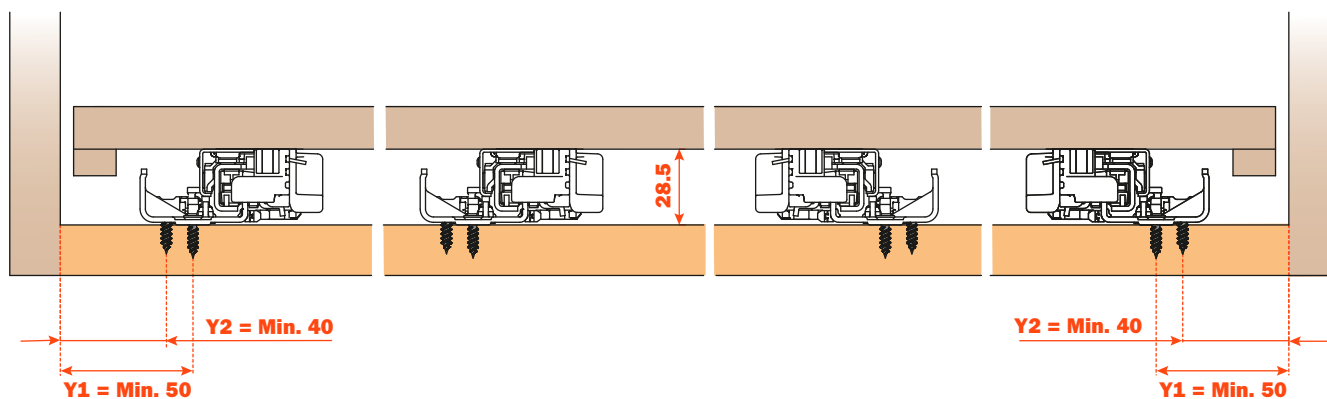

## Technical information

For Progressa+ Shelf slides

Plan view - Full-extension

RUNNER LENGTH (LN)	X
350 mm	305 mm
400 mm	305 mm
450 mm	320 mm
500 mm	382.5 mm

## Dimensions

With larger shelves, it is possible to increase the number of runners in order to improve the load capacity and the stability.

#### Assembly on the pull-out shelf with a 16 mm minimum thickness

Y1 = Min. 50 mm

**Part number composition - For Progressa+ Shelf Slides**

**Packaging**

**Progressa+  
Shelf Smove**

<b>SMOVE</b>	<b>LENGTH</b>	<b>BOX</b>	<b>PALLET</b>
<b>G7E6R350XXF6</b>	350 mm	6 prs	192 prs
<b>G7E6R400XXF6</b>	400 mm	6 prs	192 prs
<b>G7E6R450XXF6</b>	450 mm	6 prs	192 prs
<b>G7E6R500XXF6</b>	500 mm	6 prs	192 prs

**Progressa+  
Shelf Push to open**

<b>PUSH</b>	<b>LENGTH</b>	<b>BOX</b>	<b>PALLET</b>
<b>G7E6Q350XXF6</b>	350 mm	6 prs	192 prs
<b>G7E6Q400XXF6</b>	400 mm	6 prs	192 prs
<b>G7E6Q450XXF6</b>	450 mm	6 prs	192 prs
<b>G7E6Q500XXF6</b>	500 mm	6 prs	192 prs