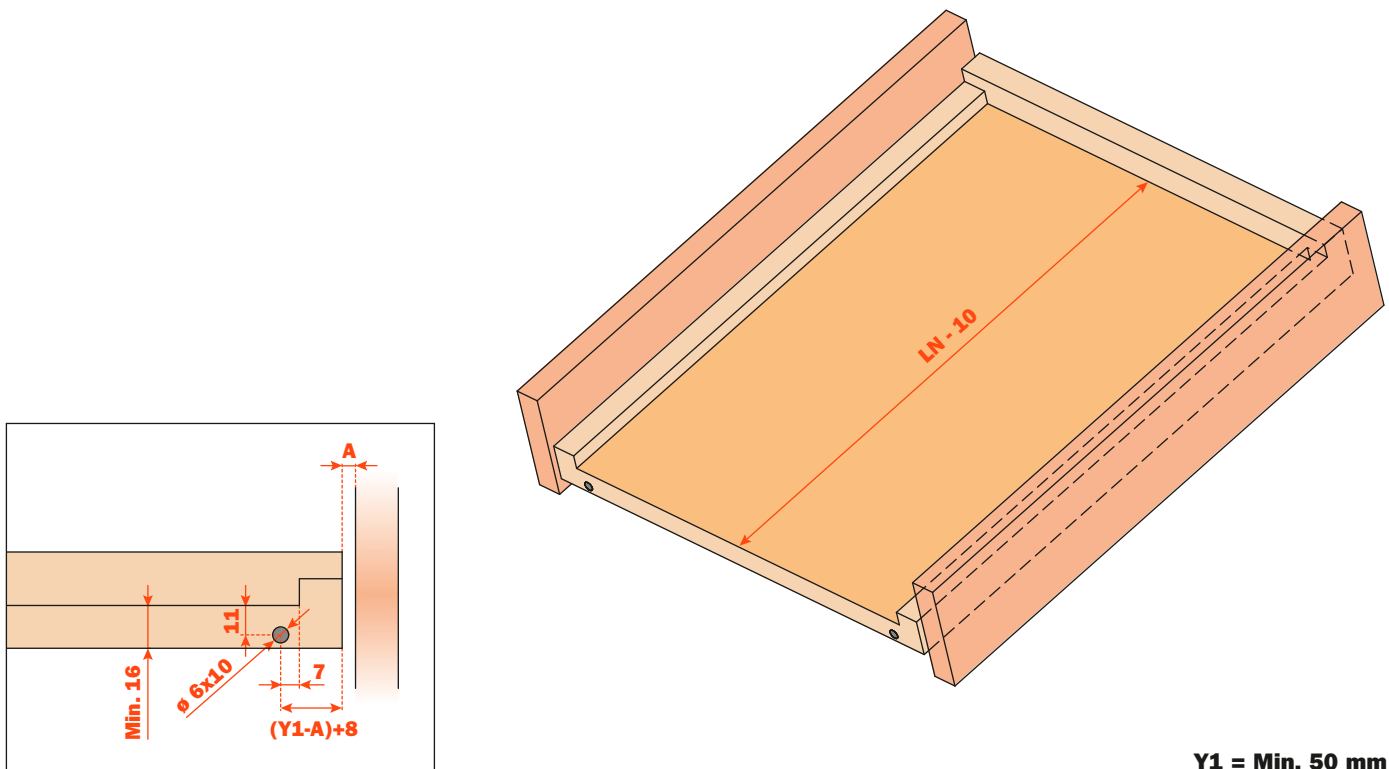

#### Assembly on the pull-out shelf with a 12 mm minimum thickness

Rear hook bracket

Y1 = Min. 50 mm

#### Assembly on the pull-out shelf with a 16 mm minimum thickness

Y1 = Min. 50 mm

**Part number composition - For Progressa+ Shelf Slides**

**Packaging**

**Progressa+  
Shelf Smove**

<b>SMOVE</b>	<b>LENGTH</b>	<b>BOX</b>	<b>PALLET</b>
<b>G7E6R350XXF6</b>	350 mm	6 prs	192 prs
<b>G7E6R400XXF6</b>	400 mm	6 prs	192 prs
<b>G7E6R450XXF6</b>	450 mm	6 prs	192 prs
<b>G7E6R500XXF6</b>	500 mm	6 prs	192 prs