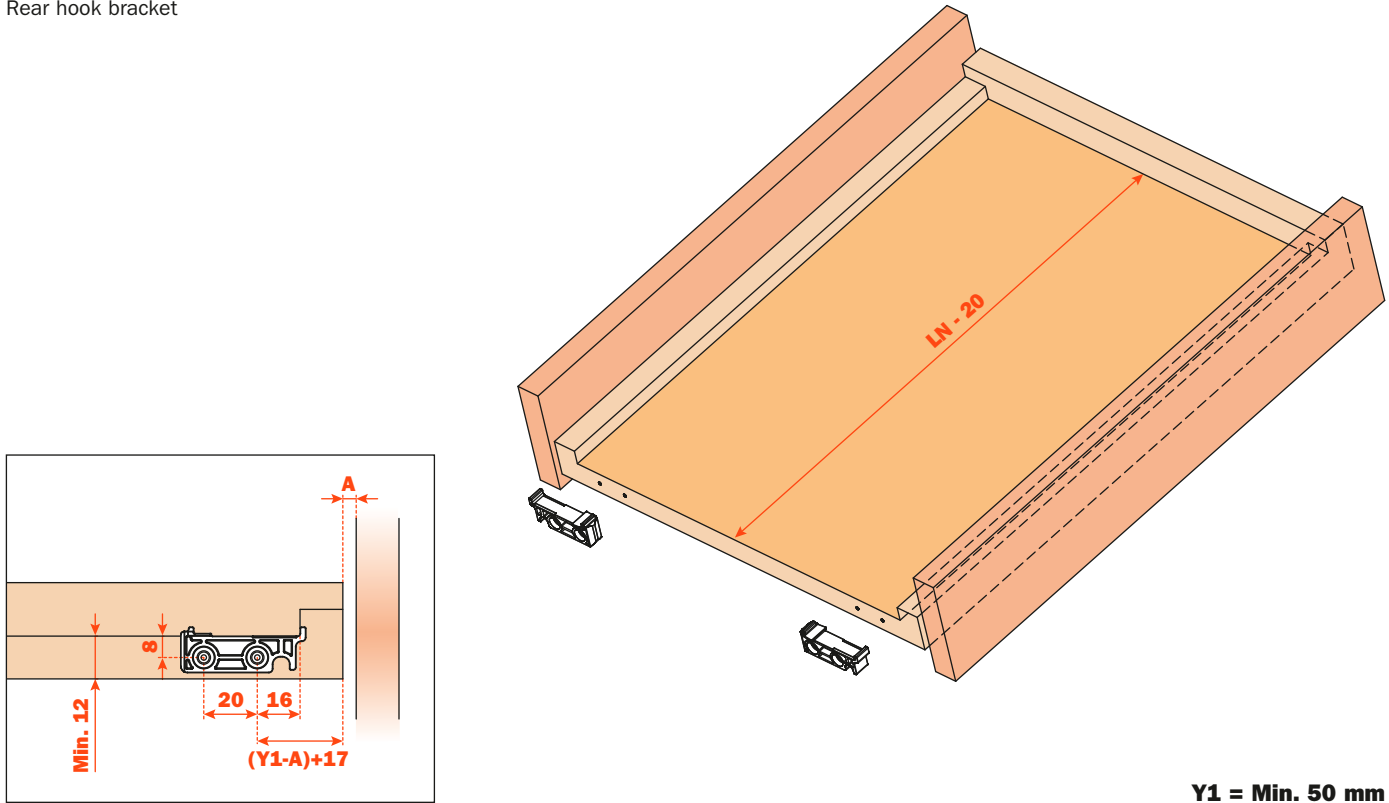

Technical information - Rear hook

For Progressa+ Shelf slides

Assembly on the pull-out shelf with a 12 mm minimum thickness

Rear hook bracket