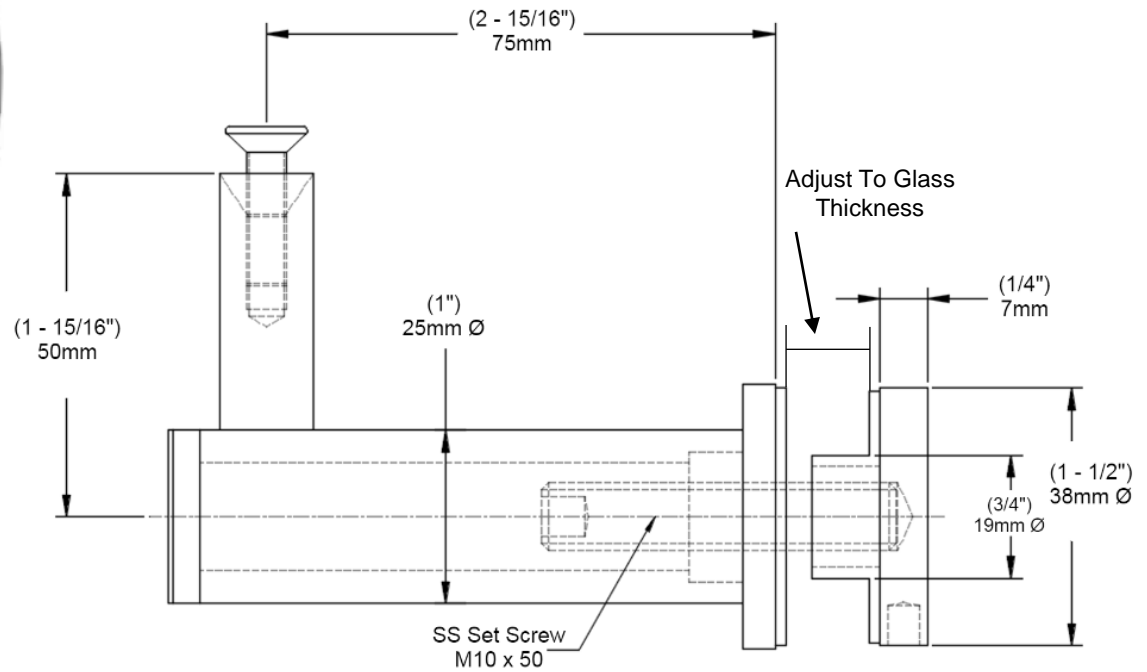

# Glass Mount Heavy Duty Fixed Bracket

Code No.: SSGF200X16170

- For Glass 10 - 25mm (3/8" - 1")
- Hole Fabrication 22mm (7/8")

Code No.: SSGF200X16170

- Pour verre 10 - 25mm (3/8" - 1")
- Fabrication de trou 22mm (7/8")