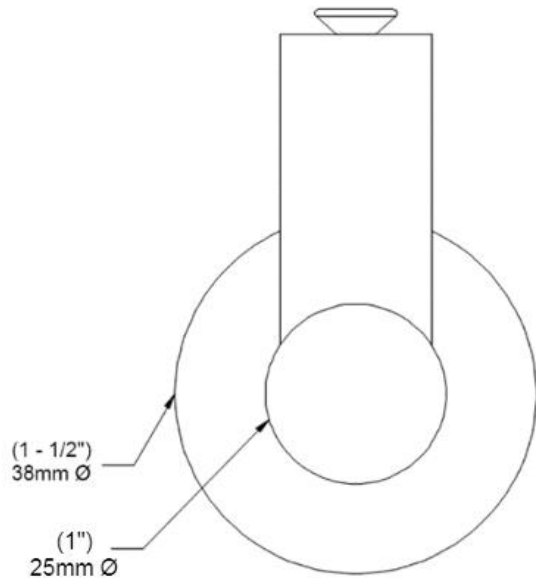

# Glass Mount Heavy Duty Fixed Bracket

Code No.: SSGF200X16170

- For Glass 10 - 25mm (3/8" - 1")
- Hole Fabrication 22mm (7/8")

Code No.: SSGF200X16170

- Pour verre 10 - 25mm (3/8" - 1")
- Fabrication de trou 22mm (7/8")