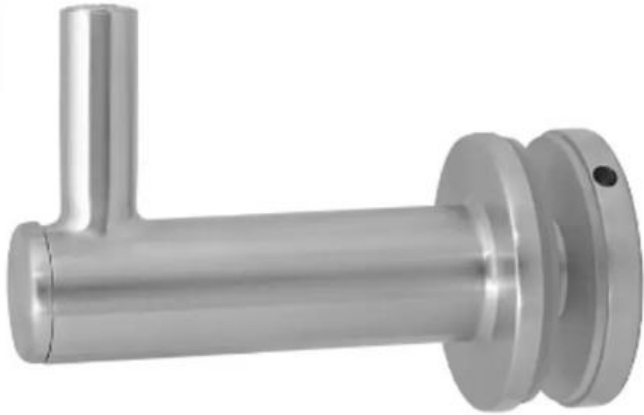

# Glass Mount Heavy Duty Fixed Bracket

Code No.: SSGF200X16170

- For Glass 10 - 25mm (3/8" - 1")
- Hole Fabrication 22mm (7/8")

Code No.: SSGF200X16170

- Pour verre 10 - 25mm (3/8" - 1")
- Fabrication de trou 22mm (7/8")