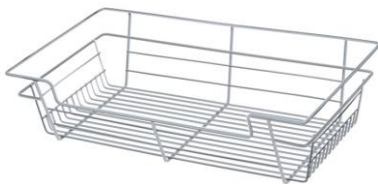

Description

This basket is made in a sturdy steel that holds up well in different environments, making the basket an ideal storage and organization solution. Available in 3 different widths, in 3 different heights and in 1 depth. Offered in 3 trendy finishes with matching color slides.

BASKETS	Basket Width	Basket 6" (152 mm) height	Basket 11" (279 mm) height	Basket 17" (432 mm) height
Chrome	18" (457 mm)	8561814140	8511814140	8571814140
	24" (610 mm)	8562414140	8512414140	8572414140
	30" (762 mm)	8563014140	8513014140	8573014140
Matte Nickel	18" (457 mm)	8561814184	8511814184	8571814184
	24" (610 mm)	8562414184	8512414184	8572414184
	30" (762 mm)	8563014184	8513014184	8573014184
Matte Black	18" (457 mm)	8561814900	8511814900	8571814900
	24" (610 mm)	8562414900	8512414900	8572414900
	30" (762 mm)	8563014900	8513014900	8573014900

*All baskets have a depth of 14" (356 mm)

Technical information

Height

6" (152 mm)

11" (279 mm)

17" (432 mm)

18"
(457 mm)

24"
(610 mm)

30"
(762 mm)

W
i
d
t
h

**All baskets have a depth of 14" (356 mm)

3 FINISHES

Chrome

Matte Nickel

Matte Black

Canvas Liners