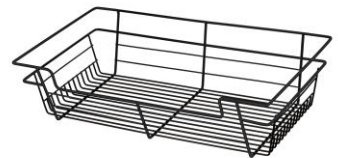

*All baskets have a depth of 14" (356 mm)

Technical information

Height

6" (152 mm)

11" (279 mm)

17" (432 mm)

18"
(457 mm)

24"
(610 mm)

30"
(762 mm)

W
i
d
t
h

**All baskets have a depth of 14" (356 mm)

3 FINISHES

Chrome

Matte Nickel

Matte Black

Canvas Liners

Plastic Liners

LINERS	Basket Width	Basket 6" (152 mm) height	Basket 11" (279 mm) height	Basket 17" (432 mm) height
Canvas Liners - Beige	18" (457 mm)	061814034	111814034	171814034
	24" (610 mm)	062414034	112414034	172414034
	30" (762 mm)	063014034	113014034	173014034
Plastic Liners - Translucent	18" (457 mm)	0618011	*1118011	*1118011
	24" (610 mm)	0624011	*1124011	*1124011
	30" (762 mm)	0630011	*1130011	*1130011

*Baskets with 11" (279 mm) & 17" (432 mm) height have the same bottom dimensions. Same plastic liners for both dimensions.

Visit our website to discover our full Richelieu Design-R line!

Richelieu Design-R Valet Rod
4 products