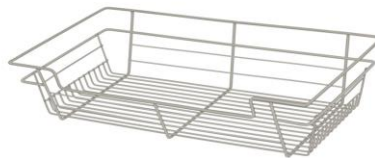

*All baskets have a depth of 14" (356 mm)

Technical information

Height

6" (152 mm)

11" (279 mm)

17" (432 mm)

18"
(457 mm)

24"
(610 mm)

30"
(762 mm)

W
i
d
t
h

**All baskets have a depth of 14" (356 mm)

3 FINISHES

Chrome

Matte Nickel

Matte Black

Canvas Liners

Plastic Liners

LINERS	Basket Width	Basket 6" (152 mm) height	Basket 11" (279 mm) height	Basket 17" (432 mm) height
Canvas Liners - Beige	18" (457 mm)	061814034	111814034	171814034
	24" (610 mm)	062414034	112414034	172414034
	30" (762 mm)	063014034	113014034	173014034
Plastic Liners - Translucent	18" (457 mm)	0618011	*1118011	*1118011
	24" (610 mm)	0624011	*1124011	*1124011
	30" (762 mm)	0630011	*1130011	*1130011

*Baskets with 11" (279 mm) & 17" (432 mm) height have the same bottom dimensions. Same plastic liners for both dimensions.

Visit our website to discover our full Richelieu Design-R line!

Richelieu Design-R Valet Rod
4 products