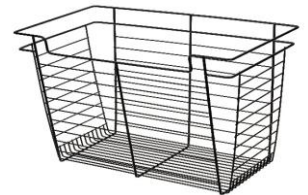

Description

This basket is made in a sturdy steel that holds up well in different environments, making the basket an ideal storage and organization solution. Available in 3 different widths, in 3 different heights and in 1 depth. Offered in 3 trendy finishes with matching color slides.

BASKETS	Basket Width	Basket 6" (152 mm) height	Basket 11" (279 mm) height	Basket 17" (432 mm) height
Chrome	18" (457 mm)	8561814140	8511814140	8571814140
	24" (610 mm)	8562414140	8512414140	8572414140
	30" (762 mm)	8563014140	8513014140	8573014140
Matte Nickel	18" (457 mm)	8561814184	8511814184	8571814184
	24" (610 mm)	8562414184	8512414184	8572414184
	30" (762 mm)	8563014184	8513014184	8573014184
Matte Black	18" (457 mm)	8561814900	8511814900	8571814900
	24" (610 mm)	8562414900	8512414900	8572414900
	30" (762 mm)	8563014900	8513014900	8573014900

*All baskets have a depth of 14" (356 mm)

Technical information

Height

6" (152 mm)

11" (279 mm)

17" (432 mm)

18"
(457 mm)

24"
(610 mm)

30"
(762 mm)

W
i
d
t
h

**All baskets have a depth of 14" (356 mm)

3 FINISHES

Chrome

Matte Nickel

Matte Black

Canvas Liners