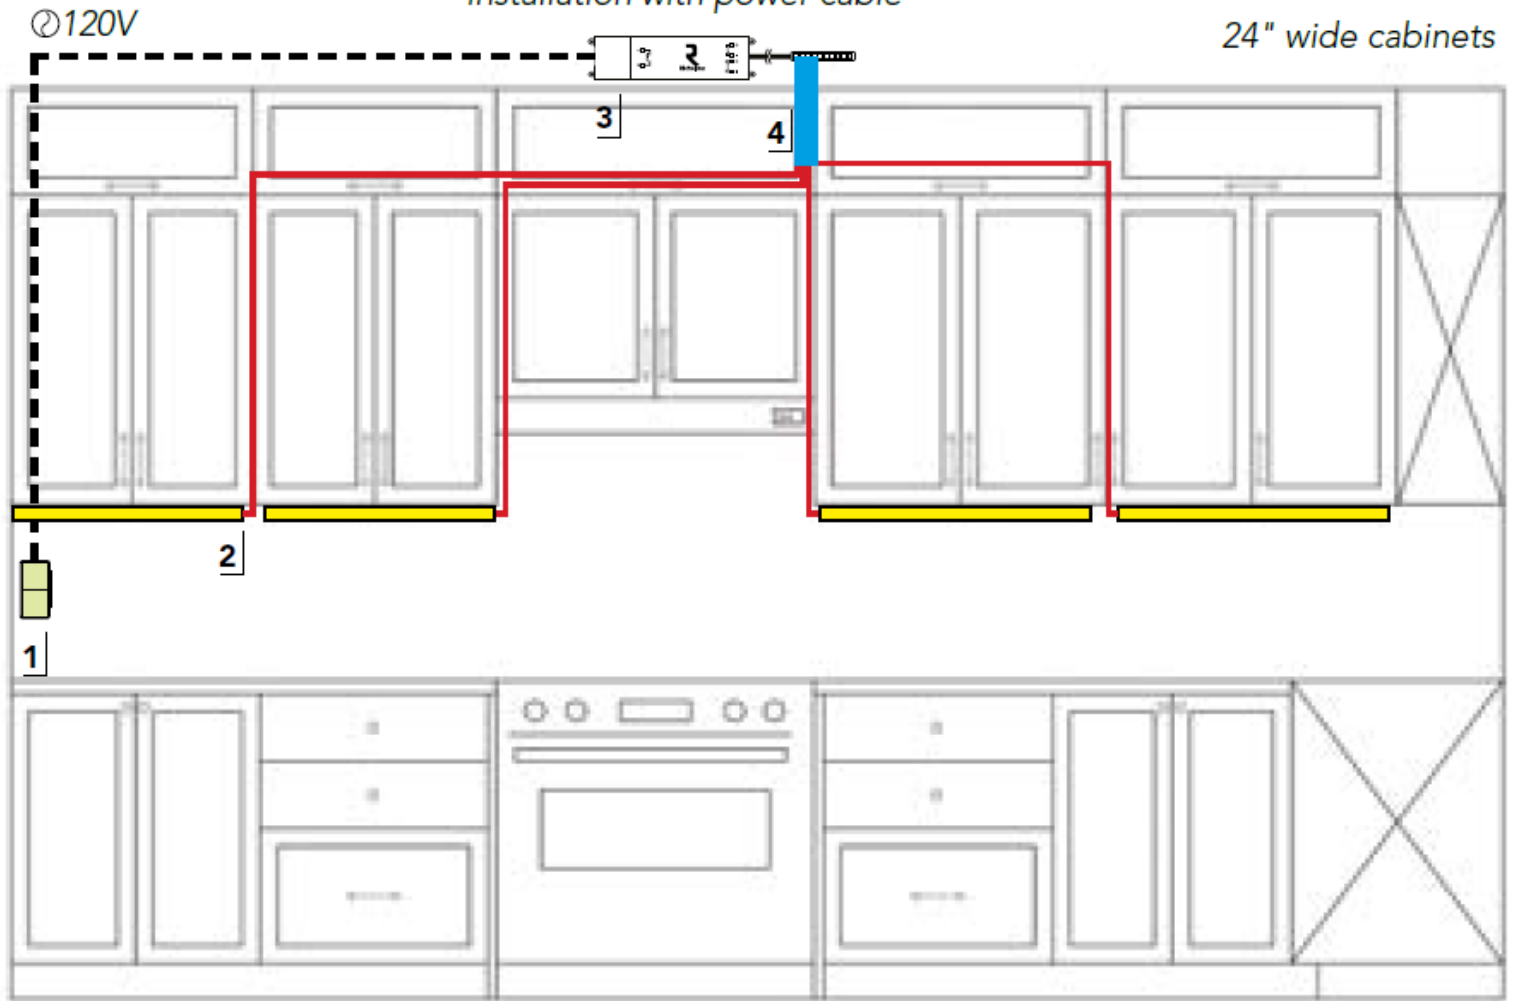

*\* optional plug-in  
installation with power cable*

1. Decora dimmer, 109D00101.
2. Blade profile, 4123079900 and FlexyLED UHE6B PW, 1670240512419.
3. Power supply, DH2424.
4. Extension cable, 247901562.