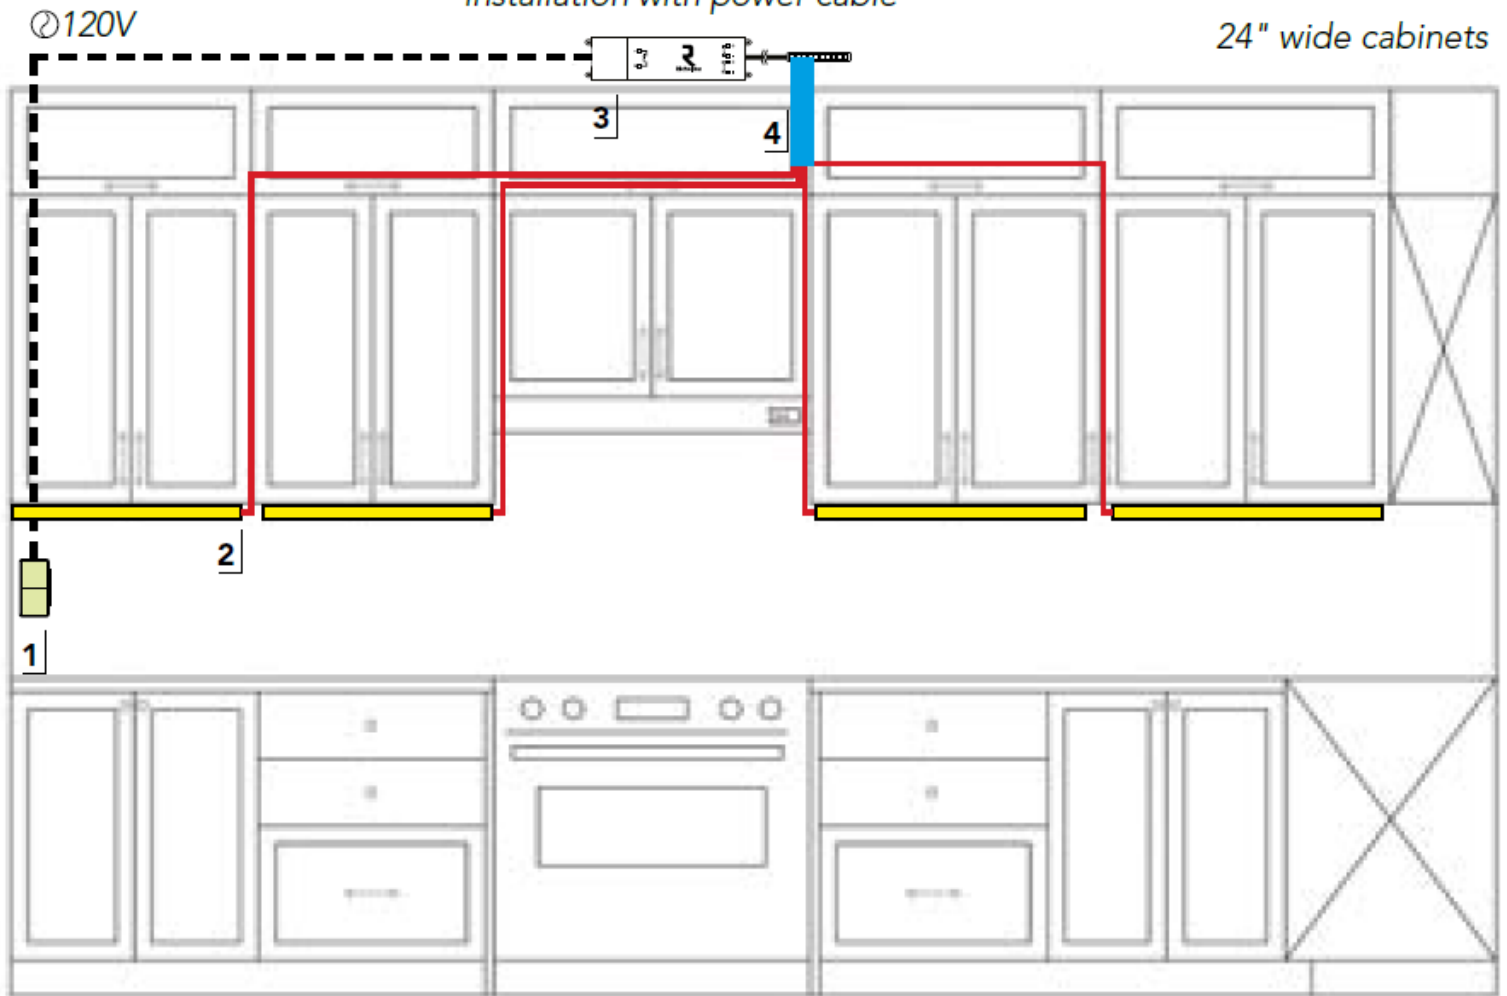

*\* optional plug-in  
installation with power cable*

1. Decora dimmer, 109D00101.
2. Blade profile, 4123079010 and FlexyLED UHE6B PW, 1670240512419.
3. Power supply, DH2424.
4. Extension cable, 247901562.