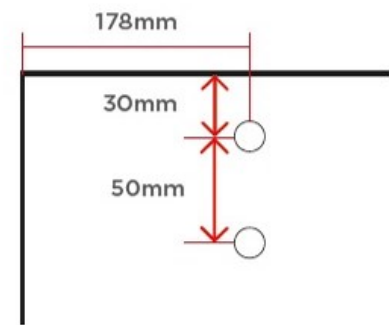

# EVO

Door Weight Capacity,  
*Capacité de poids de la porte*

3 types:

- 15 - 40kg (33 - 88 lbs)
- 40 - 60kg (88 - 132 lbs)
- 60 - 80kg (132 - 176 lbs)

Concealed Soft Close  
*Dispositif de Fermeture Amortie*

Wood Door  
*Porte en Bois*  
19 - 36mm (3/4" - 1 3/8")

Glass Door  
*Porte en Verre*  
8 - 10mm (5/16" - 3/8")

Door Drilling

Door Thickness & Screws	18mm: 30mm
	25mm: 40mm
	36mm: 50mm