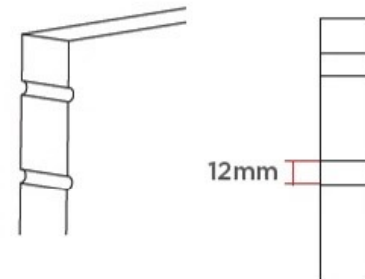

# EVO

Door Weight Capacity,  
*Capacité de poids de la porte*

3 types:

- 15 - 40kg (33 - 88 lbs)
- 40 - 60kg (88 - 132 lbs)
- 60 - 80kg (132 - 176 lbs)

Concealed Soft Close  
*Dispositif de Fermeture Amortie*

Wood Door  
*Porte en Bois*  
19 - 36mm (3/4" - 1 3/8")

Glass Door  
*Porte en Verre*  
8 - 10mm (5/16" - 3/8")

Door Drilling

Door Thickness & Screws	18mm: 30mm
	25mm: 40mm
	36mm: 50mm