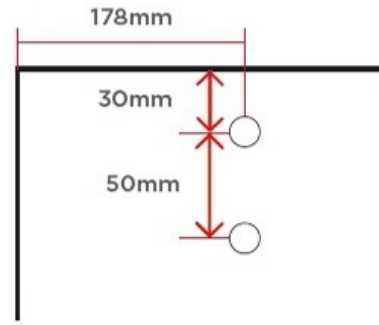

# EVO

Door Weight Capacity,  
*Capacité de poids de la porte*

3 types:

- 15 - 40kg (33 - 88 lbs)
- 40 - 60kg (88 - 132 lbs)
- 60 - 80kg (132 - 176 lbs)

Concealed Soft Close  
*Dispositif de Fermeture Amortie*

Wood Door  
*Porte en Bois*  
19 - 36mm (3/4" - 1 3/8")

Glass Door  
*Porte en Verre*  
8 - 10mm (5/16" - 3/8")

Door Drilling

Door Thickness & Screws	18mm: 30mm
	25mm: 40mm
	36mm: 50mm