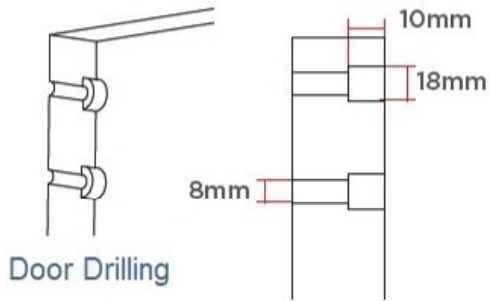

# EVO

Door Weight Capacity,  
*Capacité de poids de la porte*

3 types:

- 15 - 40kg (33 - 88 lbs)
- 40 - 60kg (88 - 132 lbs)
- 60 - 80kg (132 - 176 lbs)

Concealed Soft Close  
*Dispositif de Fermeture Amortie*

Wood Door  
*Porte en Bois*  
19 - 36mm (3/4" - 1 3/8")

Glass Door  
*Porte en Verre*  
8 - 10mm (5/16" - 3/8")

Door Drilling

Door Thickness & Screws	18mm: 30mm
	25mm: 40mm
	36mm: 50mm