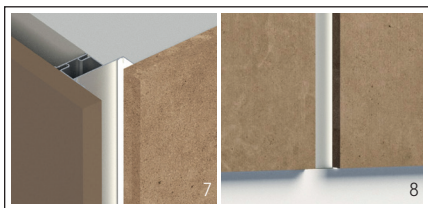

INNOVATIVE
DESIGN
USING
LED STRIP
LIGHTS

LED WALL UNIT PROFILE

Application: upper cabinets

No.	Color / Finish	Dimensions (L x W x H)	
		Imperial	Metric
1	7002700400	30, 140, 990	161 7/16" x 25/32" x 3/4" 4100 x 20 x 19.6 mm

LED L-SHAPE HORIZONTAL PROFILE

Application: under countertop

No.	Color / Finish	Description	Material	Dimensions (L x W x H)	
				Imperial	Metric
2	70010240410	L Profile	Anodized aluminum	161 7/16" x 1 1/16" x 2 7/32"	4100 x 27 x 56 mm
3	700995	L end cap / closed L-R	Aluminum	1 1/16" x 13/32" x 2 7/32"	27 x 10 x 56 mm
3	7001044	L end cap / closed L-R	Plastic	1 1/16" x 13/32" x 2 7/32"	27 x 10 x 56 mm
4	7001029E	90° external joint	Anodized aluminum	1 1/16" x 1 1/16" x 2 3/16"	27 x 27 x 56 mm

LED C-SHAPE HORIZONTAL PROFILE

Application: in between drawers

No.	Color / Finish	Description	Material	Dimensions (L x W x H)	
				Imperial	Metric
5	70010230410	C Profile	Anodized aluminum	161 7/16" x 1" x 2 7/8"	4100 x 26 x 73 mm
6	700996	C end cap / closed L-R	Aluminum	1 1/32" x 13/32" x 2 7/8"	26 x 10 x 73 mm
6	7001046	C end cap / closed L-R	Plastic	1 1/32" x 13/32" x 2 7/8"	26 x 10 x 73 mm

LED RECESSED VERTICAL PROFILES

Application: cabinet doors

No.	Color / Finish	Description	Material	Dimensions (L x W x H)	
				Imperial	Metric
7	70010260450	Single grip profile	Anodized aluminum	177 3/16" x 1 7/16" x 1 15/16"	4500 x 37 x 49 mm
8	70010250450	Double grip profile	Anodized aluminum	177 3/16" x 1 7/16" x 1 15/16"	4500 x 37 x 49 mm