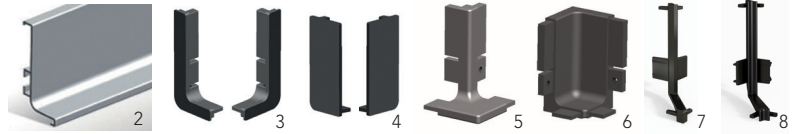

ASSEMBLY ACCESSORIES FOR C- AND L-SHAPE PROFILES

BP7001010
Assembly
clips

70010999
Assembly
brackets

Color / Finish

10: Aluminum	30: White	140: Chrome
170: Stainless Steel	900: Matte black	990: Brushed black

Application: upper cabinets

No.	Color / Finish	Material	Dimensions (L x W x H)		
			Imperial	Metric	
1	70026804	10,170,900	Aluminum	157 15/32" x 25/32" x 25/32"	4000 x 20 x 20 mm
1	7002680240	10	Aluminum	94 1/2" x 25/32" x 25/32"	2400 x 20 x 20 mm

L-SHAPE HORIZONTAL PROFILE

Application: under countertop

No.	Color / Finish	Description	Material	Dimensions (L x W x H)		
				Imperial	Metric	
2	70010050410	10, 170, 900	L profile	Aluminum	161 13/32" x 1 1/16" x 2 7/32"	4100 x 27 x 56 mm
3	7001013	10, 170, 900	L end cap / open L-R	Aluminum	7/16" x 1 5/32" x 2 9/32"	11 x 29 x 58 mm
3	7001043	10, 170, 900	L end cap / open L-R	Plastic	7/16" x 1 5/32" x 2 9/32"	11 x 29 x 58 mm
4	700995	10, 30, 140, 170, 900, 990	L end cap / closed L-R	Aluminum	1 1/16" x 13/32" x 2 7/32"	27 x 10 x 56 mm
4	7001044	10, 170, 900	L end cap / closed L-R	Plastic	1 1/16" x 13/32" x 2 7/32"	27 x 10 x 56 mm
5	7001015E	10, 170	L external joint 90°	Aluminum	1 1/16" x 1 1/16" x 2 7/32"	27 x 27 x 56 mm
6	7001015I	10, 170	L internal joint 90°	Aluminum	1 5/32" x 1 5/32" x 2 7/32"	29 x 29 x 56 mm
7	7001039E	900	L external joint 90°	Plastic	1 1/16" x 1 1/16" x 2 7/32"	27 x 27 x 56 mm
8	7001039I	900	L internal joint 90°	Plastic	1 5/32" x 1 5/32" x 2 7/32"	29 x 29 x 56 mm