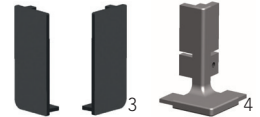

INNOVATIVE
DESIGN
USING
LED STRIP
LIGHTS

LED WALL UNIT PROFILE

Application: upper cabinets

No.	Color / Finish	Dimensions (L x W x H)	
		Imperial	Metric
1	7002700400	30, 140, 990	161 7/16" x 25/32" x 3/4" 4100 x 20 x 19.6 mm

LED L-SHAPE HORIZONTAL PROFILE

Application: under countertop

No.	Color / Finish	Description	Material	Dimensions (L x W x H)	
				Imperial	Metric
2	70010240410	L Profile	Anodized aluminum	161 7/16" x 1 1/16" x 2 7/32"	4100 x 27 x 56 mm
3	700995	L end cap / closed L-R	Aluminum	1 1/16" x 13/32" x 2 7/32"	27 x 10 x 56 mm
3	7001044	L end cap / closed L-R	Plastic	1 1/16" x 13/32" x 2 7/32"	27 x 10 x 56 mm
4	7001029E	90° external joint	Anodized aluminum	1 1/16" x 1 1/16" x 2 3/16"	27 x 27 x 56 mm

LED C-SHAPE HORIZONTAL PROFILE

Application: in between drawers

No.	Color / Finish	Description	Material	Dimensions (L x W x H)	
				Imperial	Metric
5	70010230410	C Profile	Anodized aluminum	161 7/16" x 1" x 2 7/8"	4100 x 26 x 73 mm
6	700996	C end cap / closed L-R	Aluminum	1 1/32" x 13/32" x 2 7/8"	26 x 10 x 73 mm
6	7001046	C end cap / closed L-R	Plastic	1 1/32" x 13/32" x 2 7/8"	26 x 10 x 73 mm