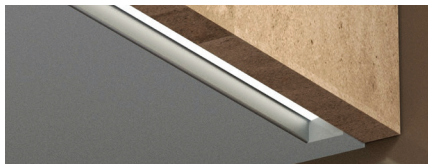

INNOVATIVE
DESIGN
USING
LED STRIP
LIGHTS

LED WALL UNIT PROFILE

Application: upper cabinets

No.	Color / Finish	Dimensions (L x W x H)	
		Imperial	Metric
1	7002700400	30, 140, 990	161 7/16" x 25/32" x 3/4" 4100 x 20 x 19.6 mm

LED L-SHAPE HORIZONTAL PROFILE

Application: under countertop

No.	Color / Finish	Description	Material	Dimensions (L x W x H)	
				Imperial	Metric
2	70010240410	L Profile	Anodized aluminum	161 7/16" x 1 1/16" x 2 7/32"	4100 x 27 x 56 mm
3	700995	L end cap / closed L-R	Aluminum	1 1/16" x 13/32" x 2 7/32"	27 x 10 x 56 mm
3	7001044	L end cap / closed L-R	Plastic	1 1/16" x 13/32" x 2 7/32"	27 x 10 x 56 mm
4	7001029E	90° external joint	Anodized aluminum	1 1/16" x 1 1/16" x 2 3/16"	27 x 27 x 56 mm

LED RECESSED VERTICAL PROFILES

Application: cabinet doors

No.	Color / Finish	Description	Material	Dimensions (L x W x H)	
				Imperial	Metric
7	70010260450	Single grip profile	Anodized aluminum	177 3/16" x 1 7/16" x 1 15/16"	4500 x 37 x 49 mm
8	70010250450	Double grip profile	Anodized aluminum	177 3/16" x 1 7/16" x 1 15/16"	4500 x 37 x 49 mm