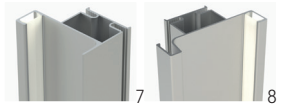

LED L-SHAPE HORIZONTAL PROFILE

Application: under countertop

No.	Color / Finish	Description	Material	Dimensions (L x W x H)	
				Imperial	Metric
2	70010240410	L Profile	Anodized aluminum	161 7/16" x 1 1/16" x 2 7/32"	4100 x 27 x 56 mm
3	700995	L end cap / closed L-R	Aluminum	1 1/16" x 13/32" x 2 7/32"	27 x 10 x 56 mm
3	7001044	L end cap / closed L-R	Plastic	1 1/16" x 13/32" x 2 7/32"	27 x 10 x 56 mm
4	7001029E	90° external joint	Anodized aluminum	1 1/16" x 1 1/16" x 2 3/16"	27 x 27 x 56 mm

LED C-SHAPE HORIZONTAL PROFILE

Application: in between drawers

No.	Color / Finish	Description	Material	Dimensions (L x W x H)	
				Imperial	Metric
5	70010230410	C Profile	Anodized aluminum	161 7/16" x 1" x 2 7/8"	4100 x 26 x 73 mm
6	700996	C end cap / closed L-R	Aluminum	1 1/32" x 13/32" x 2 7/8"	26 x 10 x 73 mm
6	7001046	C end cap / closed L-R	Plastic	1 1/32" x 13/32" x 2 7/8"	26 x 10 x 73 mm

LED RECESSED VERTICAL PROFILES

Application: cabinet doors

No.	Color / Finish	Description	Material	Dimensions (L x W x H)	
				Imperial	Metric
7	70010260450	Single grip profile	Anodized aluminum	177 3/16" x 1 7/16" x 1 15/16"	4500 x 37 x 49 mm
8	70010250450	Double grip profile	Anodized aluminum	177 3/16" x 1 7/16" x 1 15/16"	4500 x 37 x 49 mm