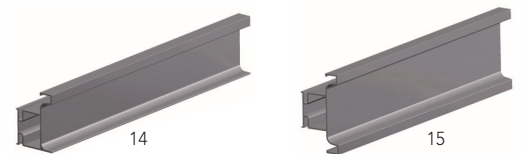

ALUMINUM RECESSED VERTICAL PROFILES

Application: cabinet doors

No.	Color / Finish	Description	Dimensions (L x W x H)		
			Imperial	Metric	
14	70010200440	10, 170, 900	Recessed vertical single grip profile	173 7/32" x 1 15/32" x 1 7/8"	4400 x 37 x 48 mm
15	70010190440	10, 170, 900	Recessed vertical double grip profile	173 7/32" x 1 15/32" x 2 5/8"	4400 x 37 x 67 mm

ASSEMBLY ACCESSORIES FOR C- AND L-SHAPE PROFILES

Color / Finish

10: Aluminum	30: White	140: Chrome
170: Stainless Steel	900: Matte black	990: Brushed black