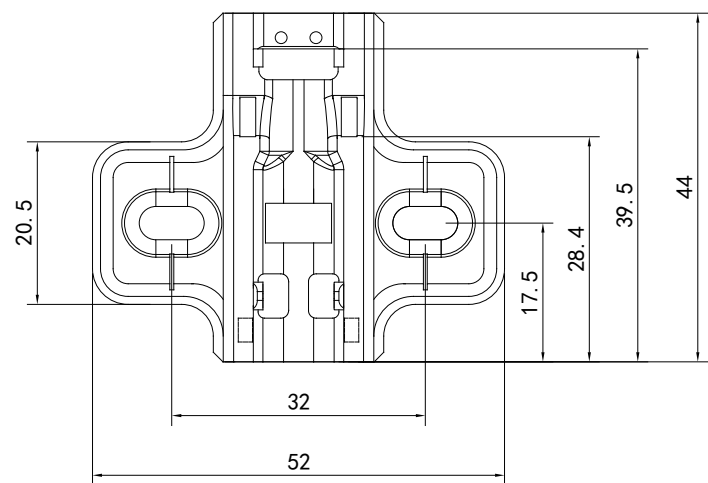

1 2 3 4 5 6 7 8

A

A

B

B

C

C

D

D

E

E

F

F

		<b>Richelieu Hardware</b>		
		PLATE 0MM WOOD SCREW #RCS00100		
Release	2019.12.05			
Rev.	Date			
		SIZE	DWG.NO.	REV.
		DO NOT SCALE DRAWING		SHEET 1 OF 1

1 2 3 4 5 6 7 8