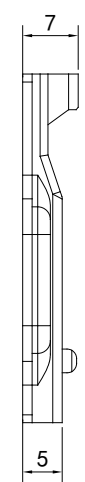

1 2 3 4 5 6 7 8

A

A

B

B

C

C

D

D

E

E

F

F

		<b>Richelieu Hardware</b>		
		PLATE 0MM WOOD SCREW #RCS00100		
Release	2019.12.05			
Rev.	Date			
		SIZE	DWG.NO.	REV.
		DO NOT SCALE DRAWING		SHEET 1 OF 1

1 2 3 4 5 6 7 8