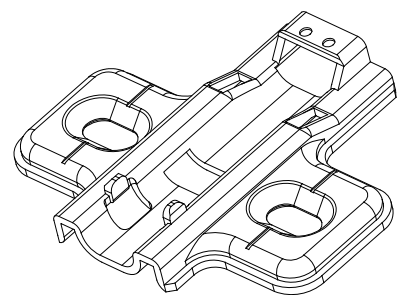

1 2 3 4 5 6 7 8

A

A

B

B

C

C

D

D

E

E

F

F

		<b>Richelieu Hardware</b>		
		PLATE 0MM WOOD SCREW #RCS00100		
Release	2019.12.05			
Rev.	Date			
		SIZE	DWG.NO.	REV.
		DO NOT SCALE DRAWING		SHEET 1 OF 1

1 2 3 4 5 6 7 8