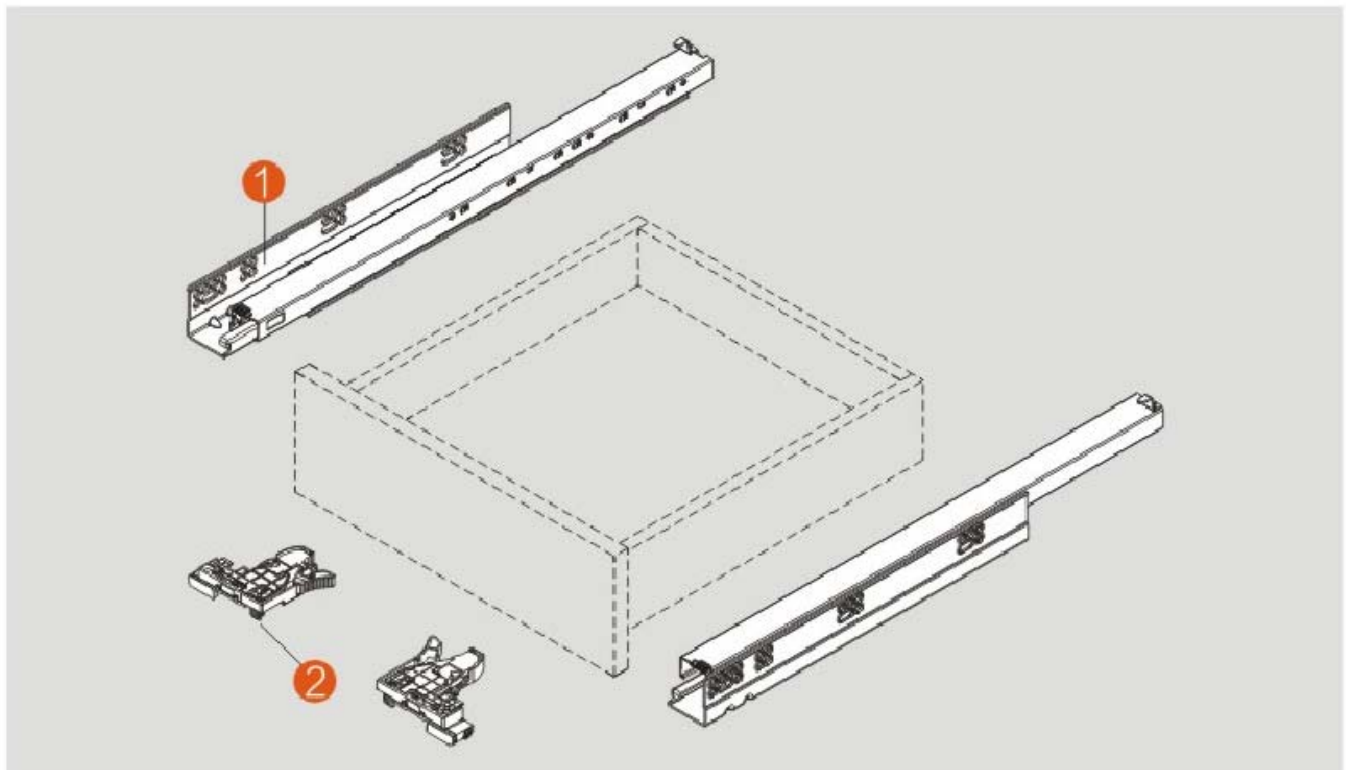

Description

Full extension, concealed, undermount slide featuring a continuous synchronized movement.

No.	Description
828270	270 mm
828300	300 mm
828350	350 mm
828400	400 mm
828450	450 mm
828500	500 mm
828550	550 mm
8284103	Front locking device 4-way, left
8284102	Front locking device 4-way, right
8286103	Front locking device 6-way, left
8286102	Front locking device 6-way, right

Front locking device options

4 or 6-way, tool free, adjustments

Load rating

100 lb (45 kg)

Basic components

	<p>Slides left/right (for a maximum of 16 mm drawer thickness)</p>
Item No.	Nominal Length
828270	270 mm
828300	300 mm
828350	350 mm
828400	400 mm
828450	450 mm
828500	500 mm
828550	550 mm

	<p>Front Locking Devices</p>
Item No.	Description
8280103 (left) 8284103	4-way, Lateral and vertical adjustments
8280102 (right) 8284102	
8280203 (left) 8286103	6-way, Lateral, vertical and depth adjustments
8280202 (right) 8286102	

Drawer Adjustment

* Side adjustment ±1.5mm, provided that drawer size is within tolerance.