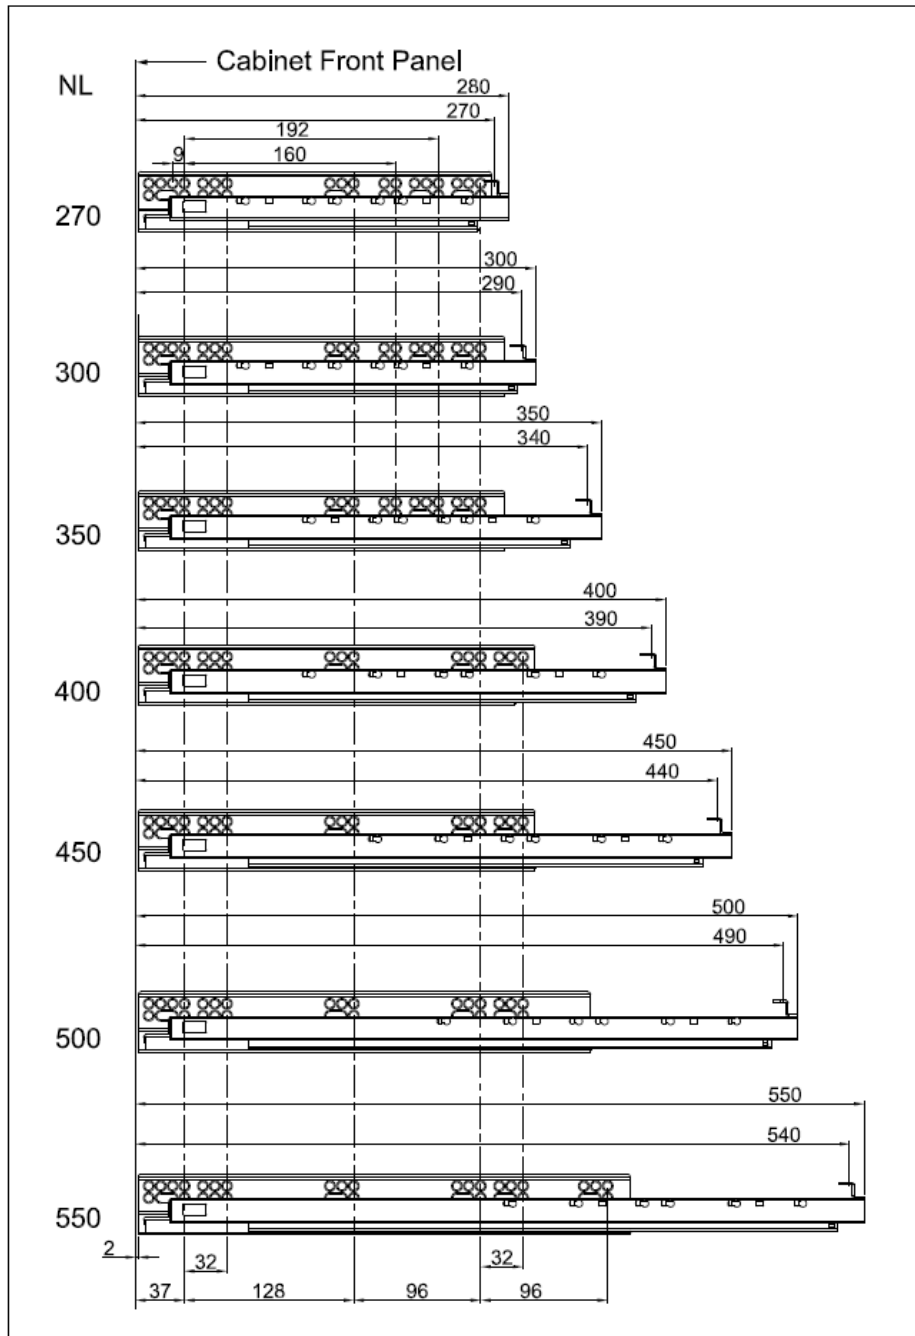

Description

Full extension, concealed, undermount slide featuring a continuous synchronized movement.

No.	Description
828270	270 mm
828300	300 mm
828350	350 mm
828400	400 mm
828450	450 mm
828500	500 mm
828550	550 mm
8284103	Front locking device 4-way, left
8284102	Front locking device 4-way, right
8286103	Front locking device 6-way, left
8286102	Front locking device 6-way, right

Front locking device options

4 or 6-way, tool free, adjustments

Load rating

100 lb (45 kg)

Basic components

	<p>Slides left/right (for a maximum of 16 mm drawer thickness)</p>
Item No.	Nominal Length
828270	270 mm
828300	300 mm
828350	350 mm
828400	400 mm
828450	450 mm
828500	500 mm
828550	550 mm

Installation Dimensions (mm)

Drawer Dimensions(mm)

Drawer Width

Locking Device Mounting

Drawer vs. Cabinet Depth

Drawer Back Drilling & Notching

Item Code	828270	828300	828350	828400	828450	828500	828550
Slides Nominal Length (NL)	270	300	350	400	450	500	550
Drawer Length (SKL)	270	290	340	390	440	490	540
Inside Cabinet Length (min) (LT)	288	308	358	408	458	508	558

Drawer Adjustment

* Side adjustment ±1.5mm, provided that drawer size is within tolerance.