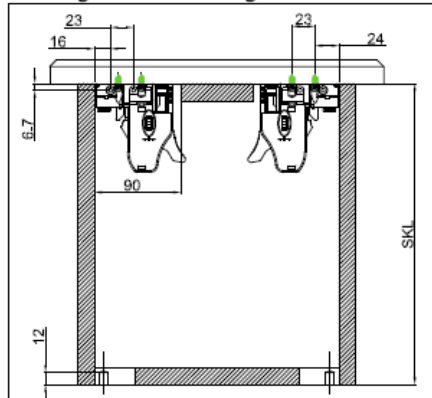

Front locking device options

4 or 6-way, tool free, adjustments

Load rating

100 lb (45 kg)

Basic components

	<p>Slides left/right (for a maximum of 16 mm drawer thickness)</p>
Item No.	Nominal Length
828270	270 mm
828300	300 mm
828350	350 mm
828400	400 mm
828450	450 mm
828500	500 mm
828550	550 mm

Installation Dimensions (mm)

Drawer Dimensions(mm)

Drawer Width

Locking Device Mounting

Drawer vs. Cabinet Depth

Drawer Back Drilling & Notching

Item Code	828270	828300	828350	828400	828450	828500	828550
Slides Nominal Length (NL)	270	300	350	400	450	500	550
Drawer Length (SKL)	270	290	340	390	440	490	540
Inside Cabinet Length (min) (LT)	288	308	358	408	458	508	558

Drawer Adjustment

* Side adjustment ±1.5mm, provided that drawer size is within tolerance.