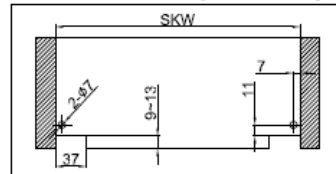

Front locking device options

4 or 6-way, tool free, adjustments

Load rating

100 lb (45 kg)

Basic components

	<p>Slides left/right (for a maximum of 16 mm drawer thickness)</p>
Item No.	Nominal Length
828270	270 mm
828300	300 mm
828350	350 mm
828400	400 mm
828450	450 mm
828500	500 mm
828550	550 mm

Installation Dimensions (mm)

Drawer Dimensions(mm)

Drawer Width

Locking Device Mounting

Drawer vs. Cabinet Depth

Drawer Back Drilling & Notching

Item Code	828270	828300	828350	828400	828450	828500	828550
Slides Nominal Length (NL)	270	300	350	400	450	500	550
Drawer Length (SKL)	270	290	340	390	440	490	540
Inside Cabinet Length (min) (LT)	288	308	358	408	458	508	558

Drawer Adjustment

* Side adjustment ±1.5mm, provided that drawer size is within tolerance.