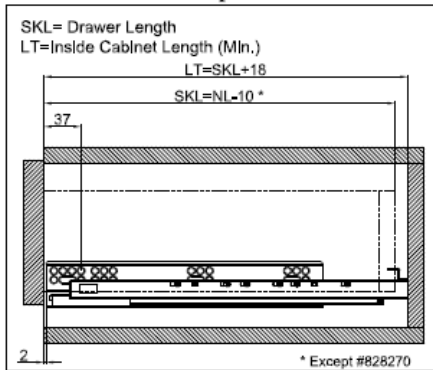

Front locking device options

4 or 6-way, tool free, adjustments

Load rating

100 lb (45 kg)

Basic components

	<p>Slides left/right (for a maximum of 16 mm drawer thickness)</p>
Item No.	Nominal Length
828270	270 mm
828300	300 mm
828350	350 mm
828400	400 mm
828450	450 mm
828500	500 mm
828550	550 mm

Installation Dimensions (mm)

Drawer Dimensions(mm)

Drawer Width

Locking Device Mounting

Drawer vs. Cabinet Depth

Drawer Back Drilling & Notching

Item Code	828270	828300	828350	828400	828450	828500	828550
Slides Nominal Length (NL)	270	300	350	400	450	500	550
Drawer Length (SKL)	270	290	340	390	440	490	540
Inside Cabinet Length (min) (LT)	288	308	358	408	458	508	558

Drawer Adjustment

* Side adjustment ±1.5mm, provided that drawer size is within tolerance.