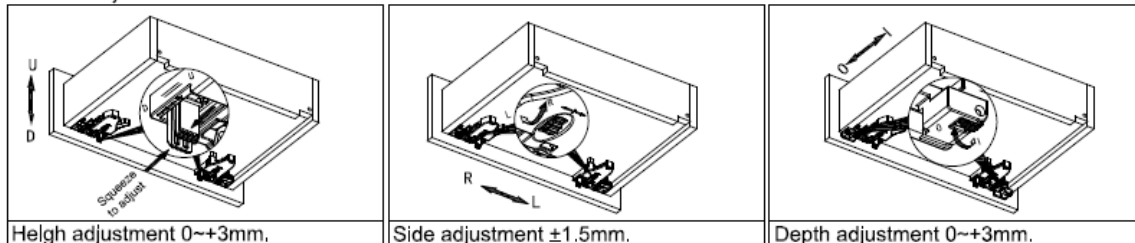

Front locking device options

4 or 6-way, tool free, adjustments

Load rating

100 lb (45 kg)

Basic components

	<p>Slides left/right (for a maximum of 16 mm drawer thickness)</p>
Item No.	Nominal Length
828270	270 mm
828300	300 mm
828350	350 mm
828400	400 mm
828450	450 mm
828500	500 mm
828550	550 mm

Installation Dimensions (mm)

Drawer Dimensions(mm)

Drawer Width

Locking Device Mounting

Drawer vs. Cabinet Depth

Drawer Back Drilling & Notching

Item Code	828270	828300	828350	828400	828450	828500	828550
Slides Nominal Length (NL)	270	300	350	400	450	500	550
Drawer Length (SKL)	270	290	340	390	440	490	540
Inside Cabinet Length (min) (LT)	288	308	358	408	458	508	558

Drawer Adjustment

* Side adjustment ±1.5mm, provided that drawer size is within tolerance.