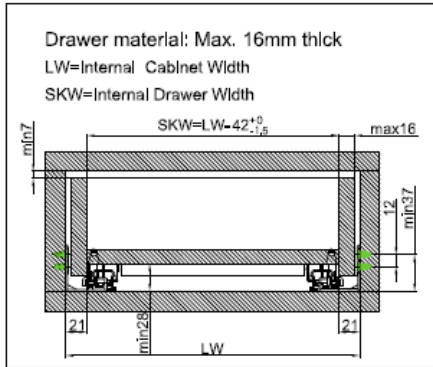

Front locking device options

4 or 6-way, tool free, adjustments

Load rating

100 lb (45 kg)

Basic components

	<p>Slides left/right (for a maximum of 16 mm drawer thickness)</p>
Item No.	Nominal Length
828270	270 mm
828300	300 mm
828350	350 mm
828400	400 mm
828450	450 mm
828500	500 mm
828550	550 mm

Installation Dimensions (mm)

Drawer Dimensions(mm)

Drawer Width

Locking Device Mounting

Drawer vs. Cabinet Depth

Drawer Back Drilling & Notching

Item Code	828270	828300	828350	828400	828450	828500	828550
Slides Nominal Length (NL)	270	300	350	400	450	500	550
Drawer Length (SKL)	270	290	340	390	440	490	540
Inside Cabinet Length (min) (LT)	288	308	358	408	458	508	558

Drawer Adjustment

* Side adjustment ±1.5mm, provided that drawer size is within tolerance.