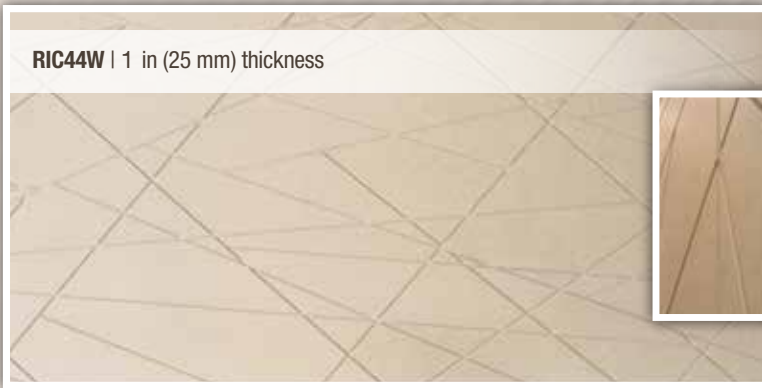

RIC44W | 1 in (25 mm) thickness