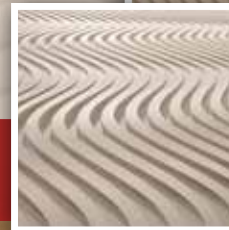

SCULPTED DECORATIVE PANELS

FormArt Collection

The *FormArt Collection* decorative panels are made from raw MDF panels carved with decorative, sequential patterns that create a continuous design.

Panels are sold unfinished.

Features:

- Available in 48 x 96 in (1.219 x 2.438 m)*
- Model thickness are 1 in (25 mm)
- Made of superior plus MDF
- White melamine-covered back insures great stability
- Modern designs
- Sequential pattern extends the motifs indefinitely
- Also available on special order:
  - Thermoplastic-covered panel (except RIC40W, RIC42W, RIC46W and RIC47W)
  - Fire retardant panel
  - Formaldehyde-free panel
  - Moisture-resistant panel

*Other sizes available on special order

RIC40W | 1 in (25 mm) thickness