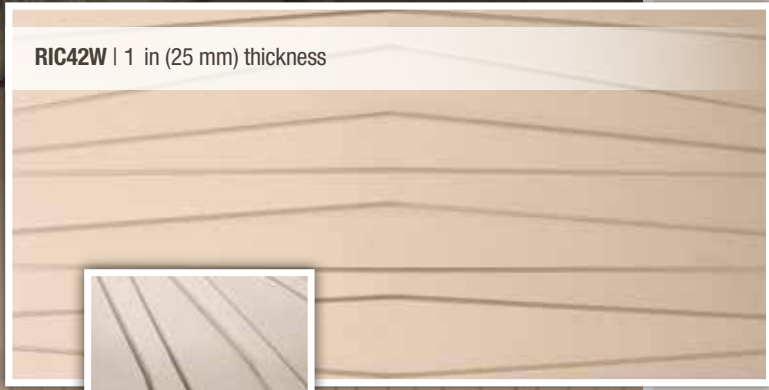

RIC42W | 1 in (25 mm) thickness