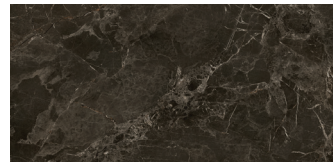

- Greenguard Gold certified.
- Enhanced protective layers with aluminum oxide.
- ½" thickness offering thin profile countertops.
- 30" and 60" wide surfaces in stock for standard countertops and large kitchen islands.
- Peel coat on both faces to prevent scratching before installation.

### INTERIOR APPLICATION 12 MM THICKNESS

40001 Cloud Terrazzo  
Grey core

40261 Calcatta Marble  
White core

40479 Mond Marble  
Grey core

### INT./EXT. APPLICATION 12 MM THICKNESS

40002 Caster Terrazzo  
Black core

40006 Tremble Marble  
Black core

40294 Caldera Marble  
Black core

40459 Etna Marble  
Black core

### INTERIOR/EXTERIOR APPLICATION 4 MM THICKNESS

27179 Anchor Grey  
Black core

27106 Charcoal  
Black core

27231 White Daffodil  
Black core

37314 Stratos Wood  
Black core

**A durable nonporous surface, with easy to fabricate and maintain guidelines - A winning combination in today's new normal!**