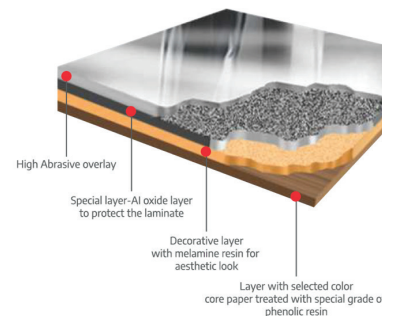

BEAUTIFULLY  
STRONG CHOICE  
**11 COLORS**

IMPREZA is a high performance ultra-thin compact surface designed to maintain a uniform color in its core. With a selection of 11 unique and versatile colors - 3 designed for interior use only and 8 additional colors to choose from for both interior and exterior projects. IMPREZA ultra-thin panels are engineered to outperform.

- Greenguard Gold certified.
- Enhanced protective layers with aluminum oxide.
- ½" thickness offering thin profile countertops.
- 30" and 60" wide surfaces in stock for standard countertops and large kitchen islands.
- Peel coat on both faces to prevent scratching before installation.

### Advantages and benefits

- Hygienic surface that is easy to maintain.
- Created for interior application and enhanced for both interior and exterior spaces on selected designs.
- Uniform matching color on the edges that is easy to profile.
- Designed with you in mind, it is made to withstand everyday use with its impact, scratch, moisture and stain resistant properties.