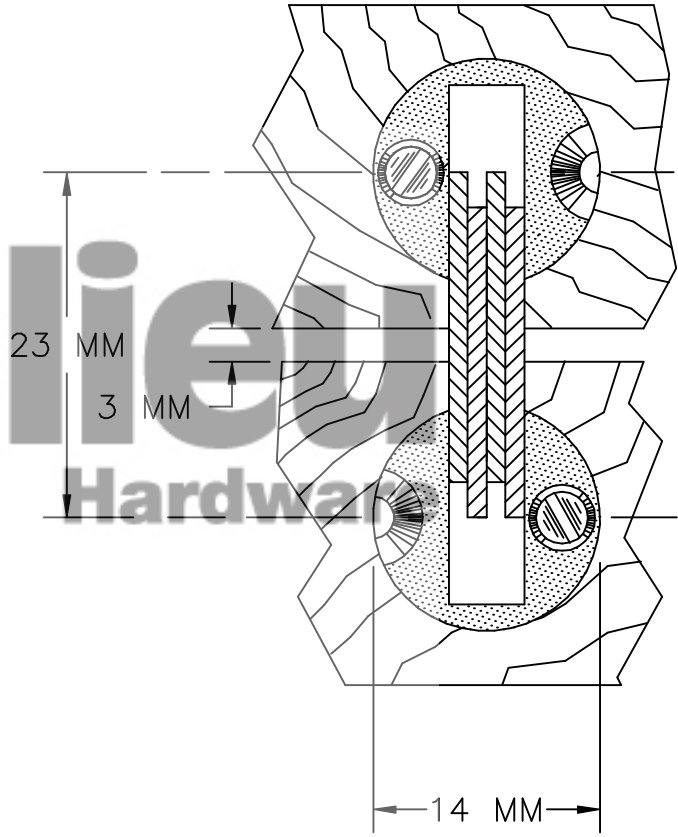

IF EXCEEDED THE DOOR MAY BIND AGAINST THE JAMB AND NOT OPEN.

DO NOT SCALE DRAWING
 IF 3 MM EXCEEDED DOOR MAY NOT OPEN
 3/4" MIN. DOOR THICKNESS