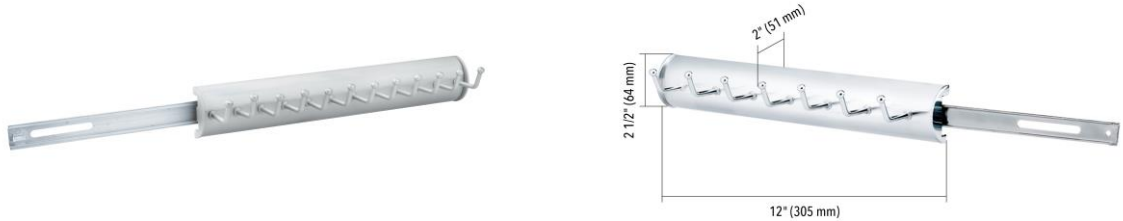

#### Functionality and elegance!

Stylish pull-out supports with full extension aluminium slide and decorative hanger rod with an 8.5" (216 mm) retractable pole. Designed for standard wardrobe cabinets with a depth of 12" (305 mm), 14" (356 mm) or more. Easy installation with included hardware. These systems are reversible so can be installed on left or right side of cabinet. Available in 7 trendy finishes.

Decorative Square Tie Rack

2 1/2" (W) x 11 1/4" (D) x 2 1/2" (H)

2 1/2" (W) x 13 1/4" (D) x 2 1/2" (H)

**D**

Decorative Oval Belt Rack

2" (W) x 12" (D) x 2 1/2" (H)

2" (W) x 14" (D) x 2 1/2" (H)

E