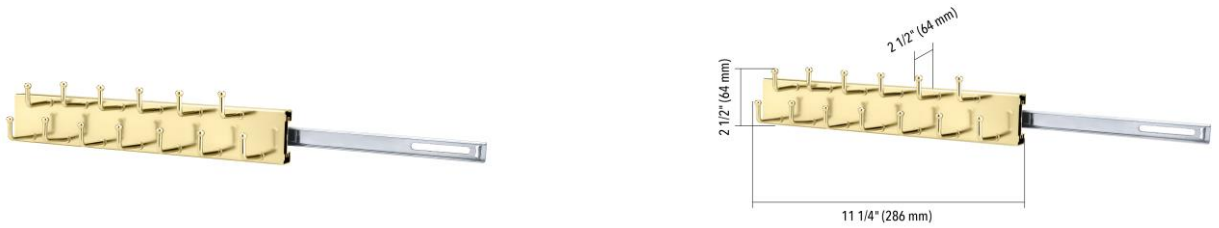

### Advantages

- These full-extension pull-out rack systems will give you easy access to your ties, scarves and belts.
- Elegant design and trendy colors that blend perfectly with any decor.
- Reversible installation for right or left access according to your needs.
- Available in 7 trendy finishes.

#### Functionality and elegance!

Stylish pull-out supports with full extension aluminium slide and decorative hanger rod with an 8.5" (216 mm) retractable pole. Designed for standard wardrobe cabinets with a depth of 12" (305 mm), 14" (356 mm) or more. Easy installation with included hardware. These systems are reversible so can be installed on left or right side of cabinet. Available in 7 trendy finishes.

**A**

Decorative hanger rod

1" (W) x 12" (D) x 1 3/4" (H)

**B**

Sliding Square Belt Rack

3" (W) x 11 1/4" (D) x 2 1/2" (H)

3" (W) x 13 1/4" (D) x 2 1/2" (H)

**C**

Decorative Square Tie Rack

2 1/2" (W) x 11 1/4" (D) x 2 1/2" (H)

2 1/2" (W) x 13 1/4" (D) x 2 1/2" (H)

**D**

Decorative Oval Belt Rack

2" (W) x 12" (D) x 2 1/2" (H)

2" (W) x 14" (D) x 2 1/2" (H)

E