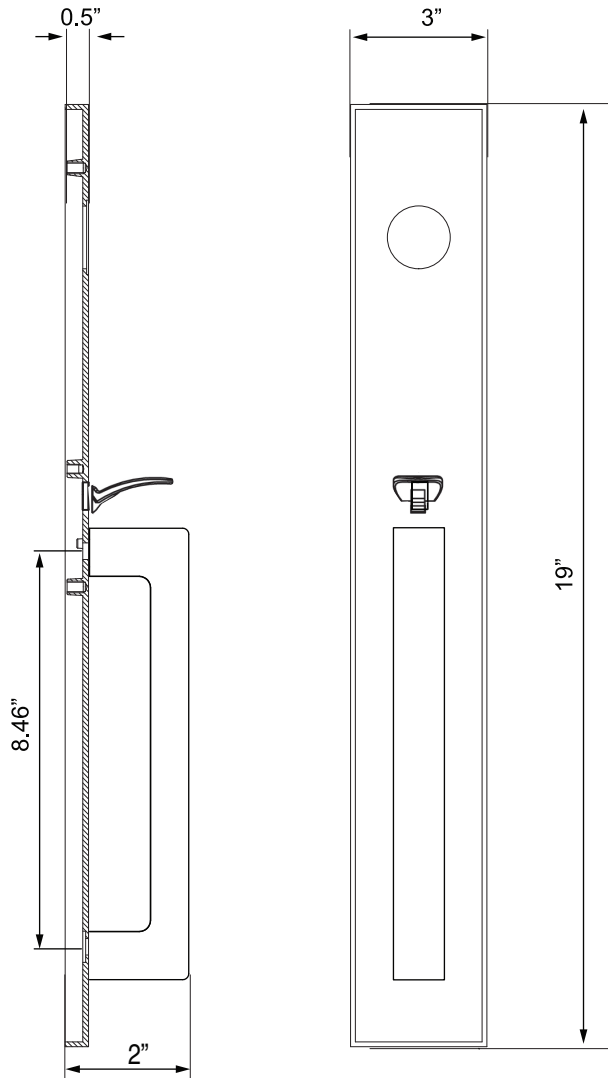

### One-Piece Handleset

> Design code: QA1DGR

> Material: Forged Brass

One-Piece Handleset in Satin Brass