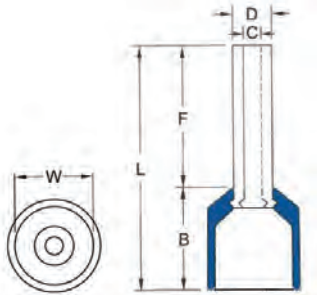

Nylon Insulated Ferrules - DIN Standard

MAXIMUM ELECTRIC CURRENT:

AWG	22	20	18	16	14	12	10
AMP	9	12	17	18	30	35	50

TERMINAL MATERIAL:

Electro-Tin Plated Tubular Copper

INSULATION MATERIAL: Nylon Insulation

FEATURES: Flared Barrel, Expanded Insulation

MAXIMUM ELECTRIC RATING: 221°F (105°C) 600V

COLOR CODE: DIN Standard

DIMENSIONS = INCHES

CAT. NO.	WIRE SIZE AWG	COLOR	F	B	L	W	D	C	BAG QTY	MASTER BAG QTY
I2702	26	YELLOW	.236	.173	.409	.075	.043	.031	100	1,000
I2704	26	YELLOW	.315	.173	.488	.075	.043	.031	100	1,000
I2706	24	TURQUOISE	.236	.173	.409	.075	.043	.031	100	1,000
I2708	24	TURQUOISE	.315	.173	.488	.075	.043	.031	100	1,000
I2708B	24	TURQUOISE	.315	.173	.488	.075	.043	.031	1,000	20,000
I2710	22	WHITE	.236	.236	.472	.102	.051	.039	100	1,000
I2712	22	WHITE	.315	.236	.551	.102	.051	.039	100	1,000
I2714	22	WHITE	.394	.236	.630	.102	.051	.039	100	1,000
I2716	20	GREY	.236	.248	.472	.110	.059	.047	100	1,000
I2718	20	GREY	.315	.248	.551	.110	.059	.047	100	1,000
I2720	20	GREY	.394	.260	.630	.110	.059	.047	100	1,000
I2722	20	GREY	.472	.260	.709	.110	.059	.047	100	1,000
I2724	18	RED	.236	.248	.472	.118	.067	.055	100	1,000
I2726	18	RED	.315	.248	.551	.118	.067	.055	100	1,000
I2728	18	RED	.394	.248	.630	.118	.067	.055	100	1,000
I2728B	18	RED	.394	.248	.630	.118	.067	.055	1,000	10,000
I2730	18	RED	.472	.248	.709	.118	.067	.055	100	1,000
I2732	16	BLACK	.315	.248	.551	.138	.079	.067	100	1,000
I2732B	16	BLACK	.315	.248	.551	.138	.079	.067	1,000	10,000
I2734	16	BLACK	.394	.248	.630	.138	.079	.067	100	1,000
I2734B	16	BLACK	.394	.248	.630	.138	.079	.067	100	1,000
I2736	16	BLACK	.472	.248	.709	.138	.079	.067	100	1,000
I2736B	16	BLACK	.472	.248	.709	.138	.079	.067	1,000	10,000
I2738	16	BLACK	.709	.248	.945	.138	.079	.067	100	1,000
I2740	14	BLUE	.315	.165	.551	.165	.098	.087	100	1,000
I2740B	14	BLUE	.315	.165	.551	.165	.098	.087	1,000	4,000
I2742	14	BLUE	.472	.165	.709	.165	.098	.087	100	1,000
I2742B	14	BLUE	.472	.165	.709	.165	.098	.087	1,000	4,000
I2746	14	BLUE	.709	.165	.945	.165	.098	.087	100	1,000
I2748	12	GREY	.394	.189	.669	.189	.126	.110	100	1,000
I2750	12	GREY	.472	.189	.787	.189	.126	.110	100	1,000
I2752	12	GREY	.709	.189	1.024	.189	.126	.110	100	1,000
I2754	10	YELLOW	.472	.248	.787	.248	.154	.138	100	1,000
I2754B	10	YELLOW	.472	.248	.787	.248	.154	.138	1,000	4,000
I2756	10	YELLOW	.709	.248	1.024	.248	.154	.138	100	1,000
I2758	8	RED	.472	.299	.886	.299	.193	.177	100	-
I2760	8	RED	.709	.299	1.102	.299	.193	.177	100	-
I2762	6	BLUE	.472	.346	.945	.524	.236	.220	100	-
I2764	6	BLUE	.709	.346	1.102	.524	.236	.220	100	-
I2766	4	YELLOW	.630	.441	1.102	.441	.303	.287	100	-
I2768	4	YELLOW	.709	.441	1.181	.441	.303	.287	100	-
I2770	4	YELLOW	.886	.441	1.417	.441	.303	.287	100	-
I2772	2	RED	.630	.500	1.181	.500	.343	.327	100	-
I2774	2	RED	.709	.500	1.181	.500	.343	.327	100	-
I2776	2	RED	.984	.500	1.535	.500	.343	.327	100	-