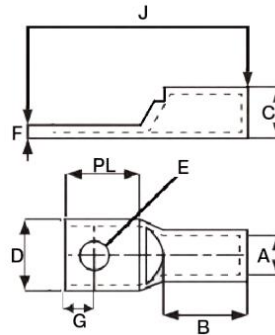

MORRIS CAT#: 94010-94080
Copper Short Barrel 1 Hole Compression Lugs

Features:

- High Conductivity Seamless Copper
- Electro-Tin Plating Resists Corrosion, Reduces Contact Resistance for Maximum Conductivity
- Single Mounting Hole
- Color Coded Die Index and Crimp Marks Printed on Barrel
- UL 486A Listed for Applications Thru 35KV