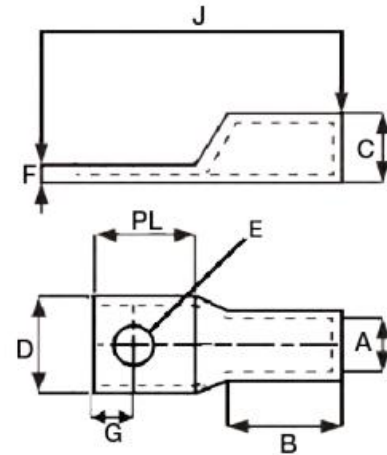

MORRIS CAT#: 93009-93088

Aluminum Long Barrel 1 Hole Compression Lugs

Features:

- AL9CU Listed - For Both Aluminum and Copper Conductors
- Pre-filled with Oxide Inhibitor
- Made of High-Conductivity Seamless Aluminum
- Electro-Tin Plating Resists Corrosion, Reduces Contact Resistance for Maximum Conductivity
- Single Mounting Hole
- Color Coded Die Index and Crimp Marks Printed on Barrel
- UL 486B AL9CU Listed for Applications Thru 35KV