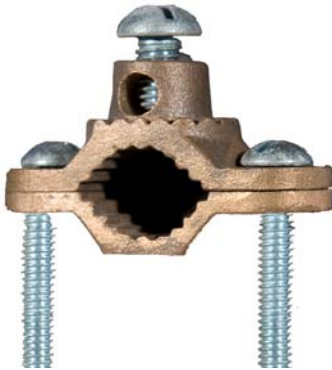

**Catalog Number** 91666  
**UPC Number** 60198691666  
**Description** Copper Pipe Ground Clamp 4 1/2" - 6"  
with Adapter Serrations

#### Features

- Manufactured from High Strength High Conductivity Cast Copper Alloy
- Steel Zinc Plated Set Screws
- Water Pipe, Ground Rod, Copper Tubing applications
- Internal Serrations for improved contact integrity
- External serrations accommodate multiple adaptors

#### General

Pipe Size: 4 1/2" - 6"  
Material: High Conductivity Cast Copper  
Screw Type: Zinc coated steel  
Screw Thread:  
Wire Range: #10 awg - #2 awg