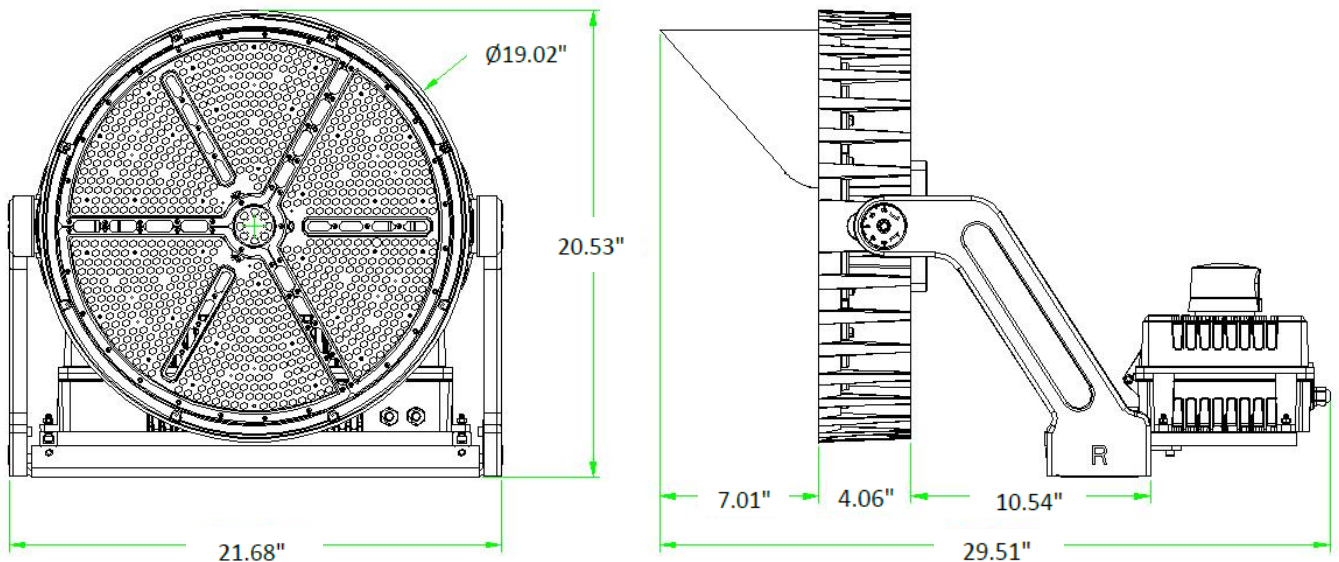

### FEATURES:

- 360° Lighting, 60° Beam Angle
- Easy Install & Operation
- Separate Driver Box lowers overall fixture temperature and allows for remote mounting from fixture
- 10kV Surge Protection
- Glare Shield Included with Fixture
- IP65 Rated for Wet Locations
- 5 Year Warranty
- 3.29' Whip Length
- Operating Temperature: -40° - 113°F
- Die cast Aluminum Housing, Black Finish, Red Side Accents
- Application: Sports Stadiums, Recreational Fields, Arenas, Parks & more

# 77017B - SPORTS LIGHT

750W 5K 120-277V 60° BEAM ANGLE

## DIMENSIONAL LINE ART: