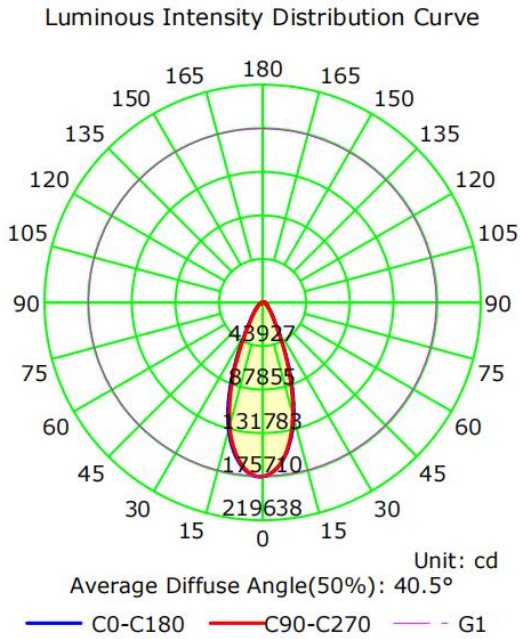

77017B - SPORTS LIGHT

750W 5K 120-277V 60° BEAM ANGLE

PHOTOMETRY: