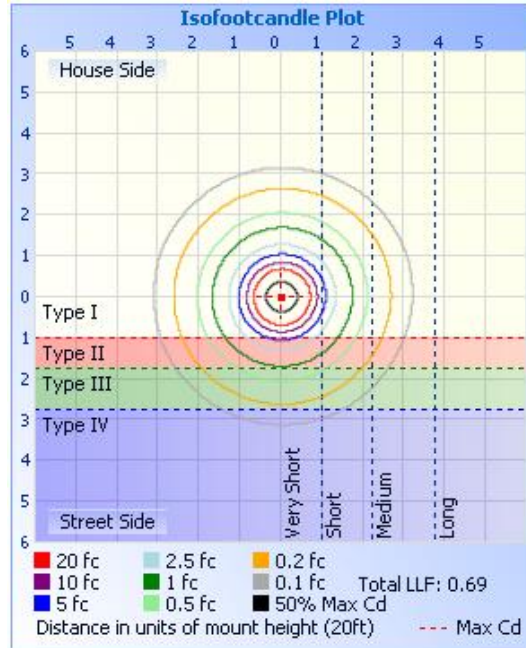

### FEATURES:

- 360° Lighting, 60° Beam Angle
- Easy Install & Operation
- Separate Driver Box lowers overall fixture temperature and allows for remote mounting from fixture
- 10kV Surge Protection
- Glare Shield Included with Fixture
- IP65 Rated for Wet Locations
- 5 Year Warranty
- 3.29' Whip Length
- Operating Temperature: -40° - 113°F
- Die cast Aluminum Housing, Black Finish, Red Side Accents
- Application: Sports Stadiums, Recreational Fields, Arenas, Parks & more

## PHOTOMETRY:

## DIMENSIONAL LINE ART: