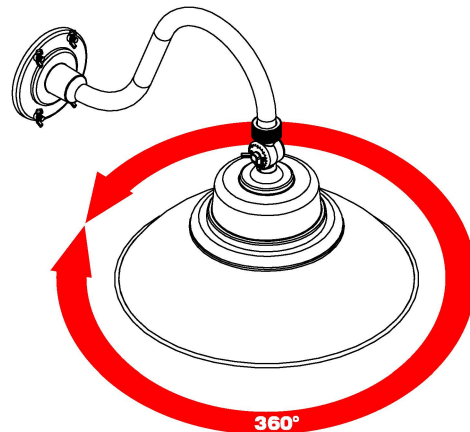

## Specifications

Model#	75118
Description	GooseNeck Light
Power	42W
Voltage Input	100-277Vac, 50 / 60HZ
Lumen output	3812lm
Color Temperature	3000K
CRI	Ra>80
Application	Outdoor, Wet location
Operating Temp	-40°F~122°F
Lens	Clear Lens
Housing Color	Black
Certificates	ETL/cETL, Energy Star
warranty	5 years
Life Span	50000 hours
Dimmable	No dimmable
Item weight	1.5Kg (3.3lbs) Photocell
Product Features:	(with / without) 16-3/4"L x
Production Dimension	9-3/8"W x 24"H

## Product Features:

Swivel Knuckle to make adjustable angel to 210°

Provides light output in a 360 degree light disbursement form

**Product Size:**