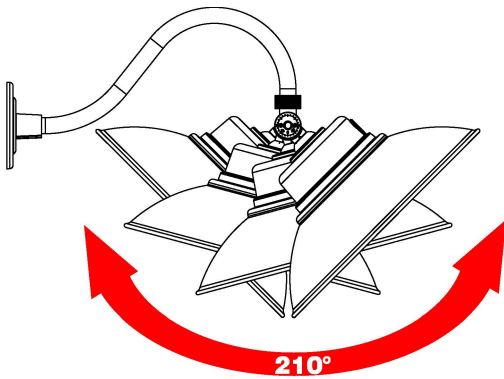

## Specifications

Model#	75118
Description	GooseNeck Light
Power	42W
Voltage Input	100-277Vac, 50 / 60HZ
Lumen output	3812lm
Color Temperature	3000K
CRI	Ra>80
Application	Outdoor, Wet location
Operating Temp	-40°F~122°F
Lens	Clear Lens
Housing Color	Black
Certificates	ETL/cETL, Energy Star
warranty	5 years
Life Span	50000 hours
Dimmable	No dimmable
Item weight	1.5Kg (3.3lbs) Photocell
Product Features:	(with / without) 16-3/4"L x
Production Dimension	9-3/8"W x 24"H

## Product Features:

Swivel Knuckle to make adjustable angel to 210°

Provides light output in a 360 degree light disbursement form

**Product Size:**