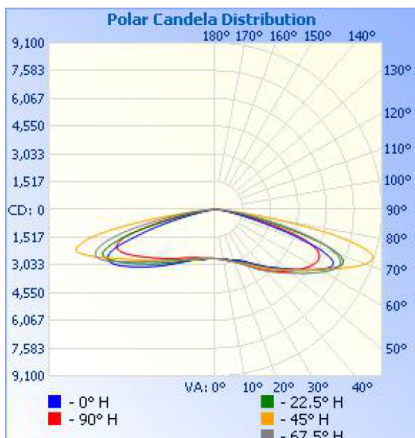

Area Light Gen 3

200W

Photometrics:

TYPE III:

Illuminance at a Distance

	Center Beam fc	Beam Width	
17.0ft	20.1 fc	37.9 ft	104.6 ft
34.0ft	5.03 fc	75.7 ft	209.3 ft
51.0ft	2.23 fc	113.6 ft	313.9 ft
68.0ft	1.26 fc	151.4 ft	418.5 ft
85.0ft	0.80 fc	189.3 ft	523.1 ft
102.0ft	0.56 fc	227.2 ft	627.8 ft

■ Vert. Spread: 96.1°
■ Horiz. Spread: 144.0°

TYPE IV:

Illuminance at a Distance

	Center Beam fc	Beam Width	
17.0ft	18.1 fc	34.8 ft	17.6 ft
34.0ft	4.53 fc	69.5 ft	35.2 ft
51.0ft	2.01 fc	104.3 ft	52.8 ft
68.0ft	1.13 fc	139.1 ft	70.5 ft
85.0ft	0.72 fc	173.8 ft	88.1 ft
102.0ft	0.50 fc	208.6 ft	105.7 ft

■ Vert. Spread: 91.3°
■ Horiz. Spread: 54.8°

TYPE V:

Illuminance at a Distance

	Center Beam fc	Beam Width	
17.0ft	6.90 fc	143.8 ft	60.9 ft
34.0ft	1.72 fc	287.5 ft	121.7 ft
51.0ft	0.77 fc	431.3 ft	182.6 ft
68.0ft	0.43 fc	575.1 ft	243.5 ft
85.0ft	0.28 fc	718.9 ft	304.4 ft
102.0ft	0.19 fc	862.6 ft	365.2 ft