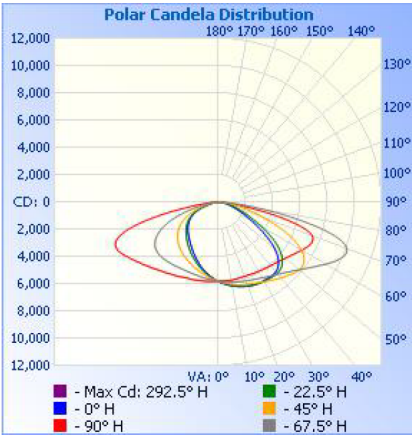

Part#	Wattage	Volts	Housing Color	Light Pattern	Lumens	CCT	CRI	Dimming	Lumens/Watt	DLC Product ID# Area Light	DLC Product ID# Flood Light
74056A	200	120-277	Bronze	Type III	26200	5000	75.2	0-10V/PWM/VR	131.3	PL4MLG4Z00MJ	PLQ25REMCA5Y
74057A	200	347-480	Bronze	Type III	26143	5000	75.2	0-10V/PWM/VR	133.3	PLSHH29HSJT8	PLO5MRWH2S4D
74062A	200	120-277	White	Type III	26200	5000	75.2	0-10V/PWM/VR	131.3	PL4MLG4Z00MJ	PLQ25REMCA5Y
74063A	200	120-277	Bronze	Type III	25846	4000K	75.2	0-10V/PWM/VR	129.7	PLLQ5G1YZH45	PLSIPTTG7I82
74058A	200	120-277	Bronze	Type IV	25843	5000	75.2	0-10V/PWM/VR	130.0	PLICVVAF9ZCK	PLVQVJMGPP2F
74059A	200	347-480	Bronze	Type IV	26063	5000	75.2	0-10V/PWM/VR	132.4	PL5FF10P8G7C	PLEV9DWTM7K0
74064A	200	120-277	Bronze	Type IV	25552	4000	75.7	0-10V/PWM/VR	128.5	PLUEDSXG90PH	PLXJ6IX0IIEEX
74060A	200	120-277	Bronze	Type V	26143	5000	75.2	0-10V/PWM/VR	131.3	PLEBKL07ONUUI	PLIAA6UQ8MIW
74061A	200	347-480	Bronze	Type V	25483	5000	75.2	0-10V/PWM/VR	130.3	PLHHKURWZO6Z	PL1L1I6V7D2Y
74065A	200	120-277	Bronze	Type V	25833	4000	76.1	0-10V/PWM/VR	129.8	PL6ESV09MV5Z	PL14XTHKA2DA

Area Light Gen 3

200W

Photometrics:

TYPE III:

Illuminance at a Distance

	Center Beam fc	Beam Width	
17.0ft	20.1 fc	37.9 ft	104.6 ft
34.0ft	5.03 fc	75.7 ft	209.3 ft
51.0ft	2.23 fc	113.6 ft	313.9 ft
68.0ft	1.26 fc	151.4 ft	418.5 ft
85.0ft	0.80 fc	189.3 ft	523.1 ft
102.0ft	0.56 fc	227.2 ft	627.8 ft

■ Vert. Spread: 96.1°
■ Horiz. Spread: 144.0°

TYPE IV:

Illuminance at a Distance

	Center Beam fc	Beam Width	
17.0ft	18.1 fc	34.8 ft	17.6 ft
34.0ft	4.53 fc	69.5 ft	35.2 ft
51.0ft	2.01 fc	104.3 ft	52.8 ft
68.0ft	1.13 fc	139.1 ft	70.5 ft
85.0ft	0.72 fc	173.8 ft	88.1 ft
102.0ft	0.50 fc	208.6 ft	105.7 ft