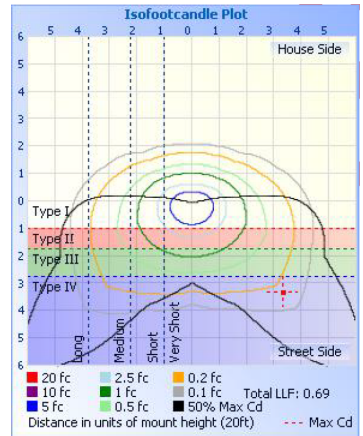

Area Light Gen 3

200W

Photometrics:

TYPE III:

Illuminance at a Distance

	Center Beam fc	Beam Width	
17.0ft	20.1 fc	37.9 ft	104.6 ft
34.0ft	5.03 fc	75.7 ft	209.3 ft
51.0ft	2.23 fc	113.6 ft	313.9 ft
68.0ft	1.26 fc	151.4 ft	418.5 ft
85.0ft	0.80 fc	189.3 ft	523.1 ft
102.0ft	0.56 fc	227.2 ft	627.8 ft

■ Vert. Spread: 96.1°
■ Horiz. Spread: 144.0°

TYPE IV:

Illuminance at a Distance

	Center Beam fc	Beam Width	
17.0ft	18.1 fc	34.8 ft	17.6 ft
34.0ft	4.53 fc	69.5 ft	35.2 ft
51.0ft	2.01 fc	104.3 ft	52.8 ft
68.0ft	1.13 fc	139.1 ft	70.5 ft
85.0ft	0.72 fc	173.8 ft	88.1 ft
102.0ft	0.50 fc	208.6 ft	105.7 ft

■ Vert. Spread: 91.3°
■ Horiz. Spread: 54.8°

TYPE V:

Illuminance at a Distance

	Center Beam fc	Beam Width	
17.0ft	6.90 fc	143.8 ft	60.9 ft
34.0ft	1.72 fc	287.5 ft	121.7 ft
51.0ft	0.77 fc	431.3 ft	182.6 ft
68.0ft	0.43 fc	575.1 ft	243.5 ft
85.0ft	0.28 fc	718.9 ft	304.4 ft
102.0ft	0.19 fc	862.6 ft	365.2 ft