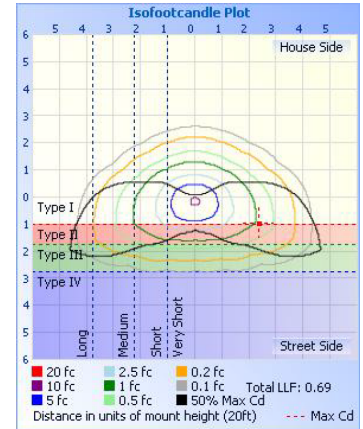

Area Light Gen 3

200W

Photometrics:

TYPE III:

Illuminance at a Distance

	Center Beam fc	Beam Width	
17.0ft	20.1 fc	37.9 ft	104.6 ft
34.0ft	5.03 fc	75.7 ft	209.3 ft
51.0ft	2.23 fc	113.6 ft	313.9 ft
68.0ft	1.26 fc	151.4 ft	418.5 ft
85.0ft	0.80 fc	189.3 ft	523.1 ft
102.0ft	0.56 fc	227.2 ft	627.8 ft

■ Vert. Spread: 96.1°
■ Horiz. Spread: 144.0°

TYPE IV:

Illuminance at a Distance

	Center Beam fc	Beam Width	
17.0ft	18.1 fc	34.8 ft	17.6 ft
34.0ft	4.53 fc	69.5 ft	35.2 ft
51.0ft	2.01 fc	104.3 ft	52.8 ft
68.0ft	1.13 fc	139.1 ft	70.5 ft
85.0ft	0.72 fc	173.8 ft	88.1 ft
102.0ft	0.50 fc	208.6 ft	105.7 ft

■ Vert. Spread: 91.3°
■ Horiz. Spread: 54.8°

TYPE V:

Illuminance at a Distance

	Center Beam fc	Beam Width	
17.0ft	6.90 fc	143.8 ft	60.9 ft
34.0ft	1.72 fc	287.5 ft	121.7 ft
51.0ft	0.77 fc	431.3 ft	182.6 ft
68.0ft	0.43 fc	575.1 ft	243.5 ft
85.0ft	0.28 fc	718.9 ft	304.4 ft
102.0ft	0.19 fc	862.6 ft	365.2 ft