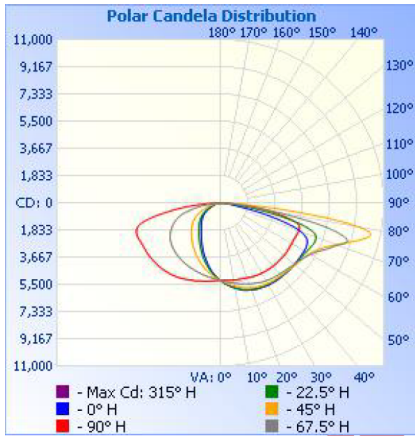

Part#	Wattage	Volts	Housing Color	Light Pattern	Lumens	CCT	CRI	Dimming	Lumens/Watt	DLC Product ID# Area Light	DLC Product ID# Flood Light
74056A	200	120-277	Bronze	Type III	26200	5000	75.2	0-10V/PWM/VR	131.3	PL4MLG4Z00MJ	PLQ25REMCA5Y
74057A	200	347-480	Bronze	Type III	26143	5000	75.2	0-10V/PWM/VR	133.3	PLSHH29HSJT8	PLO5MRWH2S4D
74062A	200	120-277	White	Type III	26200	5000	75.2	0-10V/PWM/VR	131.3	PL4MLG4Z00MJ	PLQ25REMCA5Y
74063A	200	120-277	Bronze	Type III	25846	4000K	75.2	0-10V/PWM/VR	129.7	PLLQ5G1YZH45	PLSIPTTG7I82
74058A	200	120-277	Bronze	Type IV	25843	5000	75.2	0-10V/PWM/VR	130.0	PLICVVAF9ZCK	PLVQVJMGPP2F
74059A	200	347-480	Bronze	Type IV	26063	5000	75.2	0-10V/PWM/VR	132.4	PL5FF10P8G7C	PLEV9DWTM7K0
74064A	200	120-277	Bronze	Type IV	25552	4000	75.7	0-10V/PWM/VR	128.5	PLUEDSXG90PH	PLXJ6IX0IIEEX
74060A	200	120-277	Bronze	Type V	26143	5000	75.2	0-10V/PWM/VR	131.3	PLEBKL07ONUUI	PLIAA6UQ8MIW
74061A	200	347-480	Bronze	Type V	25483	5000	75.2	0-10V/PWM/VR	130.3	PLHHKURWZO6Z	PL1L1I6V7D2Y
74065A	200	120-277	Bronze	Type V	25833	4000	76.1	0-10V/PWM/VR	129.8	PL6ESV09MV5Z	PL14XTHKA2DA

Area Light Gen 3

200W

Photometrics:

TYPE III:

Illuminance at a Distance

	Center Beam fc	Beam Width	
17.0ft	20.1 fc	37.9 ft	104.6 ft
34.0ft	5.03 fc	75.7 ft	209.3 ft
51.0ft	2.23 fc	113.6 ft	313.9 ft
68.0ft	1.26 fc	151.4 ft	418.5 ft
85.0ft	0.80 fc	189.3 ft	523.1 ft
102.0ft	0.56 fc	227.2 ft	627.8 ft

■ Vert. Spread: 96.1°
■ Horiz. Spread: 144.0°

TYPE IV:

Illuminance at a Distance

	Center Beam fc	Beam Width	
17.0ft	18.1 fc	34.8 ft	17.6 ft
34.0ft	4.53 fc	69.5 ft	35.2 ft
51.0ft	2.01 fc	104.3 ft	52.8 ft
68.0ft	1.13 fc	139.1 ft	70.5 ft
85.0ft	0.72 fc	173.8 ft	88.1 ft
102.0ft	0.50 fc	208.6 ft	105.7 ft