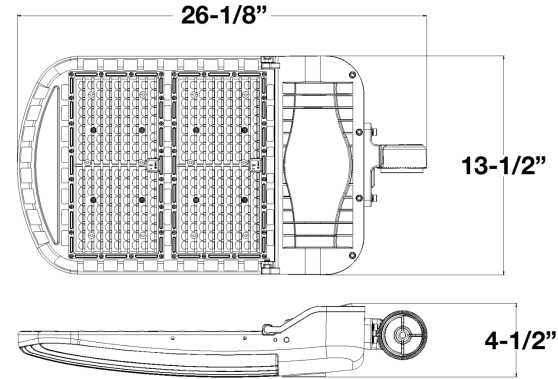

Area Light Gen 3

200W

Features:

Bronze Diecast Aluminum Housing Heat Resistant Directed Optics
 Frosted Polycarbonate Lens Excellent Heat Dissipation - Maximum
 Life Expectancy
 Seoul 3030 LEDs

Note: Fixture does not include mount - Pole Arm, Slipfitter, Trunnion,
 Yoke, and Universal Mounts sold separately

Area Light Gen 3

200W

Photometrics:

TYPE III:

Illuminance at a Distance

	Center Beam fc	Beam Width	
17.0ft	20.1 fc	37.9 ft	104.6 ft
34.0ft	5.03 fc	75.7 ft	209.3 ft
51.0ft	2.23 fc	113.6 ft	313.9 ft
68.0ft	1.26 fc	151.4 ft	418.5 ft
85.0ft	0.80 fc	189.3 ft	523.1 ft
102.0ft	0.56 fc	227.2 ft	627.8 ft