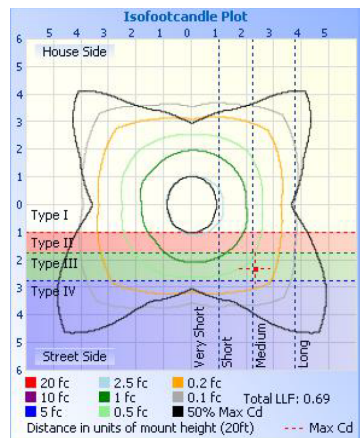

Area Light Gen 3

200W

Photometrics:

TYPE III:

Illuminance at a Distance

	Center Beam fc	Beam Width	
17.0ft	20.1 fc	37.9 ft	104.6 ft
34.0ft	5.03 fc	75.7 ft	209.3 ft
51.0ft	2.23 fc	113.6 ft	313.9 ft
68.0ft	1.26 fc	151.4 ft	418.5 ft
85.0ft	0.80 fc	189.3 ft	523.1 ft
102.0ft	0.56 fc	227.2 ft	627.8 ft

■ Vert. Spread: 96.1°
■ Horiz. Spread: 144.0°

TYPE IV:

Illuminance at a Distance

	Center Beam fc	Beam Width	
17.0ft	18.1 fc	34.8 ft	17.6 ft
34.0ft	4.53 fc	69.5 ft	35.2 ft
51.0ft	2.01 fc	104.3 ft	52.8 ft
68.0ft	1.13 fc	139.1 ft	70.5 ft
85.0ft	0.72 fc	173.8 ft	88.1 ft
102.0ft	0.50 fc	208.6 ft	105.7 ft

■ Vert. Spread: 91.3°
■ Horiz. Spread: 54.8°

TYPE V:

Illuminance at a Distance

	Center Beam fc	Beam Width	
17.0ft	6.90 fc	143.8 ft	60.9 ft
34.0ft	1.72 fc	287.5 ft	121.7 ft
51.0ft	0.77 fc	431.3 ft	182.6 ft
68.0ft	0.43 fc	575.1 ft	243.5 ft
85.0ft	0.28 fc	718.9 ft	304.4 ft
102.0ft	0.19 fc	862.6 ft	365.2 ft

■ Vert. Spread: 153.4°
■ Horiz. Spread: 121.6°

Area Light Gen 3

200W

Additional Technical Specifications:

Voltage	L70	Current	PF	THD	R9	DUV	Chromati city (x,y)	Chromati city (u,v)	Driver Output (Volts)	Driver Output (Amps)	BUG Rating	Surge Protection
120-277	>50k hrs	1.6668- 0.7560	0.996- 0.917	6.73%- 12.06%	0	0.00147	x=0.3895 y=0.3854	u=0.2276 v=0.5067	43V	4.2A	G2	10kV
277-480	>50k hrs	0.7130- 0.4372	0.992- 0.932	1.99%- 7.12%	0	0.00049	x=0.3867 y=0.3816	u=0.2272 v=0.5046	43V	4.2A	G2	10kV