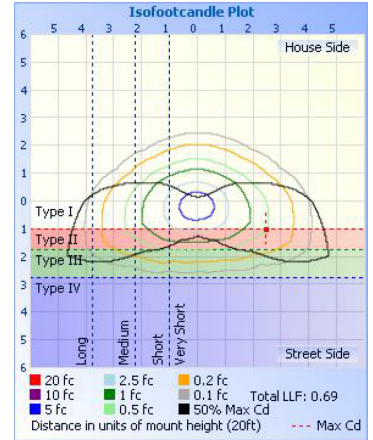

Illuminance at a Distance

	Center Beam fc	Beam Width
17.0ft	14.9 fc	40.4 ft 108.4 ft
34.0ft	3.73 fc	80.8 ft 216.7 ft
51.0ft	1.66 fc	121.2 ft 325.1 ft
68.0ft	0.93 fc	161.6 ft 433.5 ft
85.0ft	0.60 fc	201.9 ft 541.9 ft
102.0ft	0.41 fc	242.3 ft 650.2 ft

Vert. Spread: 99.8°
Horiz. Spread: 145.2°