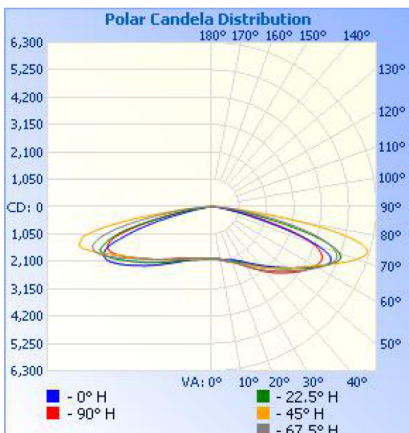

#### TYPE IV:

**Illuminance at a Distance**

	Center Beam fc	Beam Width
17.0ft	13.9 fc	35.6 ft 17.2 ft
34.0ft	3.47 fc	71.3 ft 34.4 ft
51.0ft	1.54 fc	106.9 ft 51.6 ft
68.0ft	0.87 fc	142.5 ft 68.8 ft
85.0ft	0.55 fc	178.1 ft 86.0 ft
102.0ft	0.39 fc	213.8 ft 103.2 ft

#### TYPE V:

**Illuminance at a Distance**

	Center Beam fc	Beam Width
17.0ft	6.90 fc	143.8 ft 60.9 ft
34.0ft	1.72 fc	287.5 ft 121.7 ft
51.0ft	0.77 fc	431.3 ft 182.6 ft
68.0ft	0.43 fc	575.1 ft 243.5 ft
85.0ft	0.28 fc	718.9 ft 304.4 ft
102.0ft	0.19 fc	862.6 ft 365.2 ft