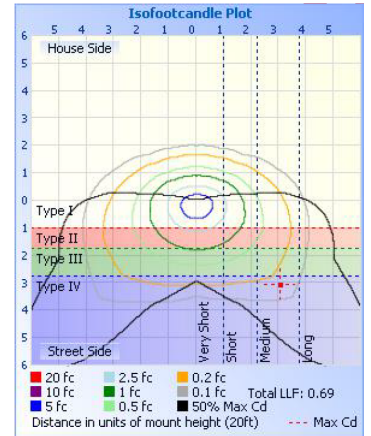

Illuminance at a Distance

	Center Beam fc	Beam Width
17.0ft	13.9 fc	35.6 ft 17.2 ft
34.0ft	3.47 fc	71.3 ft 34.4 ft
51.0ft	1.54 fc	106.9 ft 51.6 ft
68.0ft	0.87 fc	142.5 ft 68.8 ft
85.0ft	0.55 fc	178.1 ft 86.0 ft
102.0ft	0.39 fc	213.8 ft 103.2 ft

Vert. Spread: 92.7°
Horiz. Spread: 53.7°