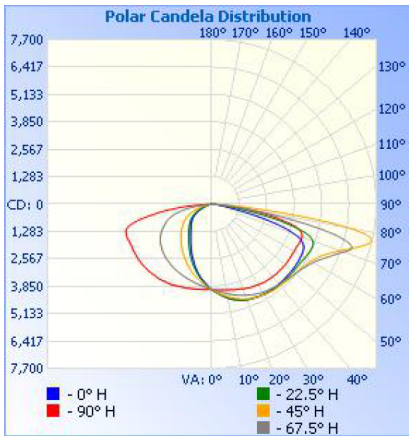

### Photometrics:

#### TYPE III:

**Illuminance at a Distance**

	Center Beam fc	Beam Width
17.0ft	14.9 fc	40.4 ft 108.4 ft
34.0ft	3.73 fc	80.8 ft 216.7 ft
51.0ft	1.66 fc	121.2 ft 325.1 ft
68.0ft	0.93 fc	161.6 ft 433.5 ft
85.0ft	0.60 fc	201.9 ft 541.9 ft
102.0ft	0.41 fc	242.3 ft 650.2 ft

Vert. Spread: 99.8°  
Horiz. Spread: 145.2°

#### TYPE IV:

**Illuminance at a Distance**

	Center Beam fc	Beam Width
17.0ft	13.9 fc	35.6 ft 17.2 ft
34.0ft	3.47 fc	71.3 ft 34.4 ft
51.0ft	1.54 fc	106.9 ft 51.6 ft
68.0ft	0.87 fc	142.5 ft 68.8 ft
85.0ft	0.55 fc	178.1 ft 86.0 ft
102.0ft	0.39 fc	213.8 ft 103.2 ft