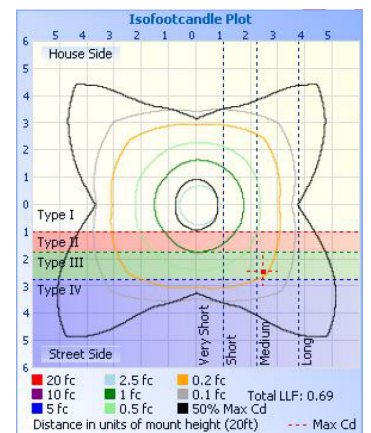

Illuminance at a Distance

	Center Beam fc	Beam Width
17.0ft	6.90 fc	143.8 ft 60.9 ft
34.0ft	1.72 fc	287.5 ft 121.7 ft
51.0ft	0.77 fc	431.3 ft 182.6 ft
68.0ft	0.43 fc	575.1 ft 243.5 ft
85.0ft	0.28 fc	718.9 ft 304.4 ft
102.0ft	0.19 fc	862.6 ft 365.2 ft

Vert. Spread: 153.4°
Horiz. Spread: 121.6°