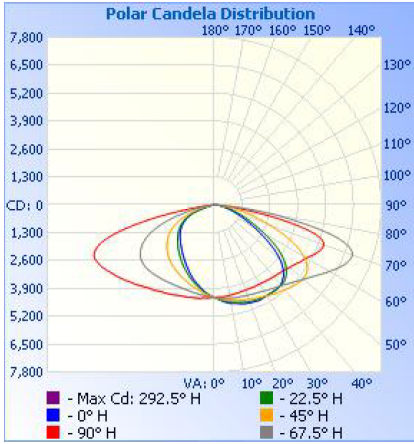

Area Light Gen 3

150W

Photometrics:

TYPE III: