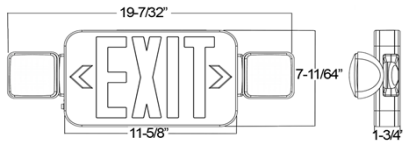

Catalog Number 73435
UPC Number 60198673435
Description Combo Exit/Emergency LED
Green Letters Black Housing
High Output

Features

- Long Life Energy Saving LED Lamps
- Completely Self-Contained
- Fully Automatic Operation
- Push to Test Switch
- Automatic Low Voltage Disconnect (LVD)
- 120 or 277 VAC Operation
- Charge Rate/Power On LED Indicator Light
- Energy Consumption of Less than 2 Watts for Green letters
- Injection-Molded, UL 94 V-O Flame Retardant, High Impact, Thermoplastic Housing
- Fully Adjustable Glare-Free LED Lamps
- Heads Rotate 180°+ for Maximum Field Flexibility
- Universal Mounting Canopy for Top or Back J-box Installation & 2 Snap-fit Face Plates
- Field replaceable chevron directional indicators
- Integral wiring channels to facilitate installation
- 3.6-Volt Sealed Ni-Cad Rechargeable Maintenance-Free Battery
- Environmentally-Coated, Solid State Charger
- Input Current: .22A 120V .10A 277V
- Input Wattage: 1.8W Standard; 2.5W Remote Capable
- Remote Capability for up to 2 Additional Standard Remote Lighting Fixtures
- 2 heads - 4 hours operation
- 3 heads - 2 hours operation
- 4 heads - 1.5 hours operation
- CAUTION: Use Only LED Remote Lamp Heads with Remote Capable Units
- Damp Location Rated
- UL 924 Listed
- 5 Year Warranty

Dimension Information

L Inches	19-7/32"
H Inches	7-11/64"
Depth Inches (mm)	1-3/4"

Specifications

Input Rating Amps:	.22A@120V .10A@277V
Input Rating Watts:	2.5W
Frequency:	60 Hz
Voltage Rating:	120/277
Flammability Rating:	UL94V-0