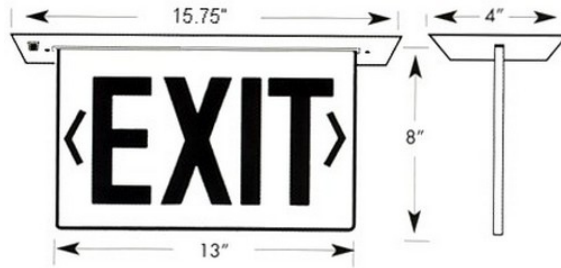

73417 - RECESSED MOUNT EDGE

LIT EXIT SIGN

GREEN LETTERING, CLEAR PANEL, BLACK HOUSING

FEATURES:

- Recessed Mount LED Edge Lit Exit Signs have Compact, low-profile design
- Energy consumption of less than 5 watts for battery backup units
- Emergency battery backup model is completely self-contained
- Infield installation directional indicators
- Premium Grade extruded Aluminum housing
- AC on indicator light and test switch
- Ni-Cad battery
- 120/277 Volt operation
- Solid State electronics and charger board
- UV stabilized ultra clear acrylic panel
- Premium high output ultra bright LED's
- Double Sided fixtures have a built-in Mylar separator in center so you only see EXIT from one side
- UL Listed
- 3 Year Warranty
- Order Qty of 1 = 1 Piece

Part#	Housing Color	LED Color	Type	Voltage
73417	Black, Clear Panel	Green	Double Sided	120/277V

GENERAL

Material: High Polish Acrylic Panel, Mylar Divider Aluminum Bezel - black
 Lamp Type: LED
 Battery : 6 Volt Rechargeable Lead Acid
 Emergency Power: 90 minutes

SPECIFICATIONS

Amperage Rating: .148A @ 120V .133A @ 277V
 Wattage Rating: 3.2W @ 120V 3.0W @ 277V
 Voltage Rating: 120/277
 Flammability Rating: UL94V-2

DIMENSION INFORMATION

Length: 12.75"
 Height: 8"

PACKAGING