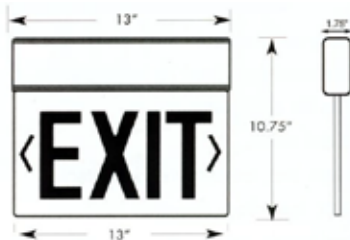

Catalog Number 73403
UPC Number 60198673403
Description Edge Lit LED Exit Sign
Surface Mount
2 Sided Red Legend

Features

Surface Mount LED Exit Signs have Compact, Low-profile design
Premium Grade extruded aluminum housing - White
Tri-mount canopy provides top, end or back mount convenience
2 Sided Clear Acrylic Panel with Red legend
Premium high output ultra bright LED's
Energy consumption of less than 5 watts
UV stabilized ultra clear acrylic panel
Emergency battery backup model is completely self-contained
Sealed lead acid battery
Infield installable directional indicators
Solid State electronics and charger board
AC on indicator light and test switch
120/277 Volt operation

General

Material: High Polish Acrylic Panel, Mirror Divider
Aluminum Housing - White
Lamp Type: LED
Battery : 6 Volt Rechargeable Lead Acid
Emergency Power: 90 minutes

Dimension Information

Length: 12.75"
Height: 11"