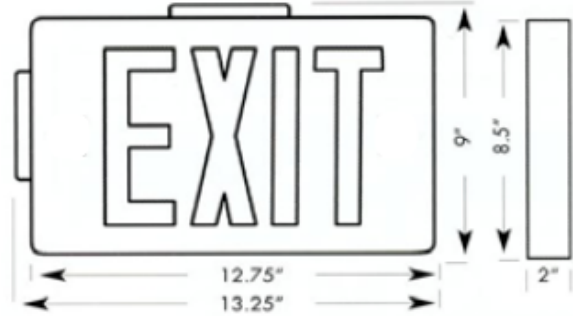

**73382 - DIE CAST ALUMINUM FACE  
PLATE FOR LED EXIT SIGN**  
RED LETTERING WHITE BACKGROUND

**FEATURES:**

- Extra Face Plate for 2 Sided Applications
- Single Face Plate Only - Fixture Not Included
- UL Listed
- 5 Year Warranty
- Order Qty of 1 = 1 Piece