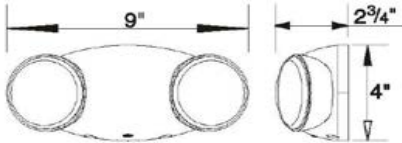

Catalog Number 73114/73115
UPC Number
Description LED Emergency Light
High Output LED Lamps