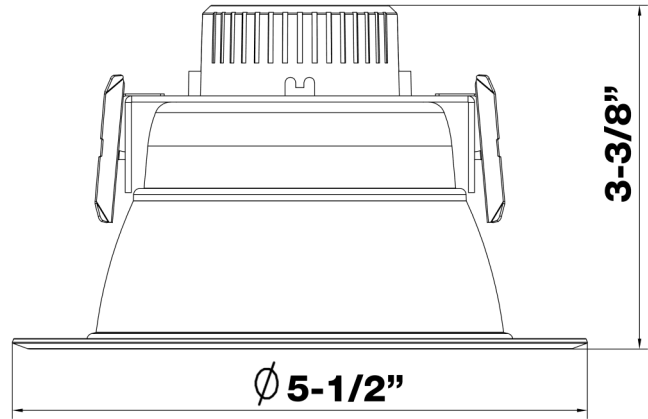

6" 20W

COMMERCIAL DOWNLIGHT