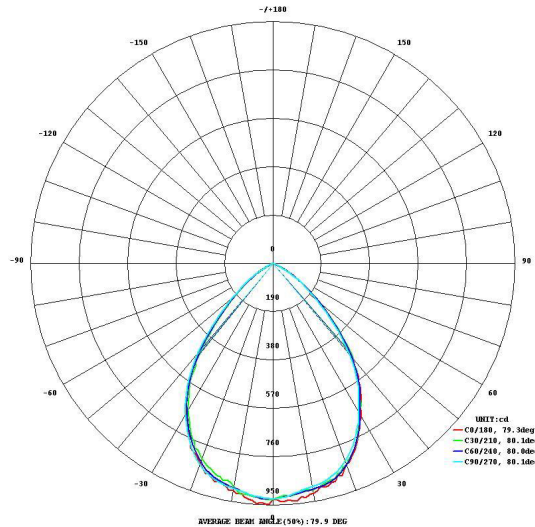

6" 20W

COMMERCIAL DOWNLIGHT

Part#	Housing Color	Wattage	Lumens	CCT	Voltage	Input Current @ 120V	Lumens/Watt	Energy Star
72661	White	20W	1456	5000K	120	.1948A	73	Yes

#### **Product Parameters:**

20 Watts  
Efficacy: 73 lumens per watt  
50,000+ LED Life Span  
CCT: 5000k (Cool White)

#### **Chromaticity Measurements:**

Beam Angle: 60°  
BUG Rating: N/A  
CRI:  $\geq 91$   
R9: 35  
DUV: 0.00008  
Chromaticity (x,y):  $x=.4629$ ;  $y=.4145$   
Chromaticity (u,v):  $u=.2627$ ;  $v=.3529$