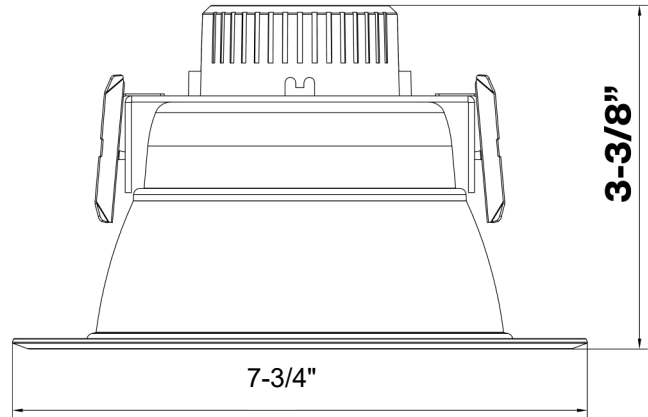

6" 20W

COMMERCIAL DOWNLIGHT