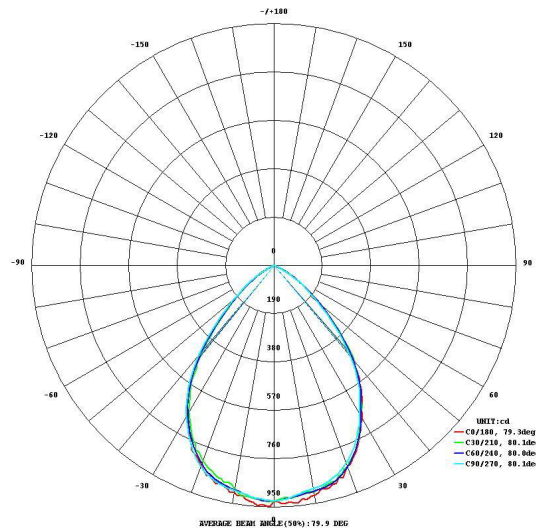

6" 20W

COMMERCIAL DOWNLIGHT

Part#	Housing Color	Wattage	Lumens	CCT	Voltage	Input Current @ 120V	Lumens/Watt	Energy Star
72660	White	20W	1456	4000K	120	.1948A	73	Yes

#### **Product Parameters:**

20 Watts  
Efficacy: 73 lumens per watt  
50,000+ LED Life Span  
CCT: 4000k (Neutral White)

#### **Chromaticity Measurements:**

Beam Angle: 60°  
BUG Rating: N/A  
CRI:  $\geq 91$   
R9: 35  
DUV: 0.00008  
Chromaticity (x,y):  $x=.4629$ ;  $y=.4145$   
Chromaticity (u,v):  $u=.2627$ ;  $v=.3529$