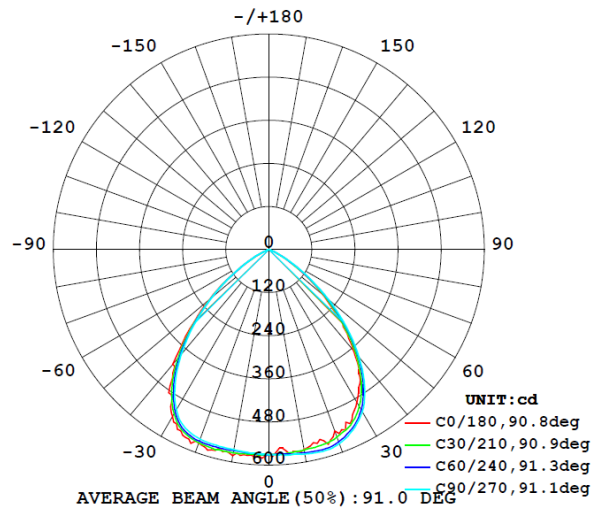

4" 15W

COMMERCIAL DOWNLIGHT

Part#	Housing Color	Wattage	Lumens	CCT	Voltage	Input Current @ 120V	Lumens/Watt	Energy Star
72656	White	15W	1138	3000K	120	.1286A	76	Yes

4" 15W

COMMERCIAL DOWNLIGHT

Technical Specifications:

Electrical:

Input Voltage: 120
Current: .1286A @ 120V
Frequency: 60Hz
Power Factor: $\geq .95$

Product Parameters:

15 Watts
Efficacy: 76 lumens per watt
50,000+ LED Life Span
CCT: 3000k (Warm White)

Chromaticity Measurements:

Beam Angle: 60°
BUG Rating: N/A
CRI: ≥ 91
R9: 39
DUV: 0.00119
Chromaticity (x,y): $x=.4629$; $y=.4145$
Chromaticity (u,v): $u=.2627$; $v=.3529$

Component Specifications:

LED: SMD 2835
Driver: 120V 50HZ
Driver Output Volts:
Driver Output Amps:
Surge Protection: 2500V