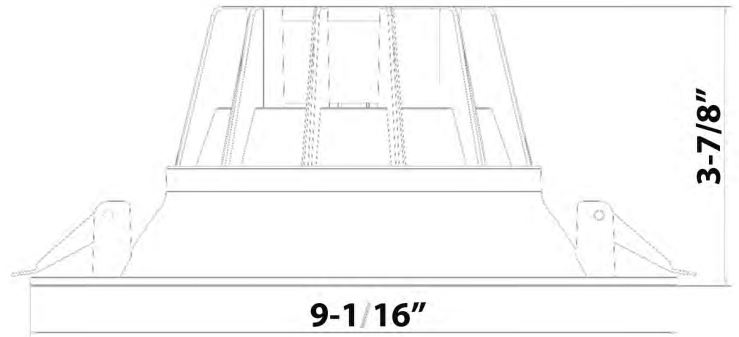

RETROFIT DOWNLIGHT

8" 35W

BAFFLE TRIM

Part#	Housing Color	Wattage	Lumens	CCT	Voltage	Input Current @ 120V	Lumens/Watt	Energy Star
72629	White	35W	2600	3000K	120	.291A	74	Yes

RETROFIT DOWNLIGHT

8" 35W

BAFFLE TRIM

Technical Specifications:

Electrical:

Input Voltage: 120
Current: .291A @ 120V
Frequency: 60Hz
Power Factor: $\geq .97$

Product Parameters:

35 Watts
Efficacy: 74 lumens per watt
50,000+ LED Life Span
CCT: 3000k (Warm White)