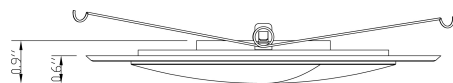

Surface Mount Lighting Retrofit Kit Cat# 72613

INFORMATION

Part No.	72613
DESC	4" J-Box, 5"/6" LED Surface Lighting Kit
LIGHT SOURCE	LED
WET LOCATION	Yes
Lamp Body Material	Aluminum
SOCKET	E26 Screwbase Adaptor & Hardware Pigtail included
Warranty (Years)	5
LAMP LIFE (RATED)	50,000+ Hour

SPECIFICATIONS

VOLTAGE	120V
WATTAGE	14.5W
LUMENS	1100
CRI	90
COLOR / CCT	4000K
EFFICACY	73.33 Lm/W
DIMMABLE	10%-100%
BEAM	N/A

APPLICATIONS

Ceiling Recessed Can, Hallways, Kitchens, Bathrooms, Bedrooms, Living Rooms