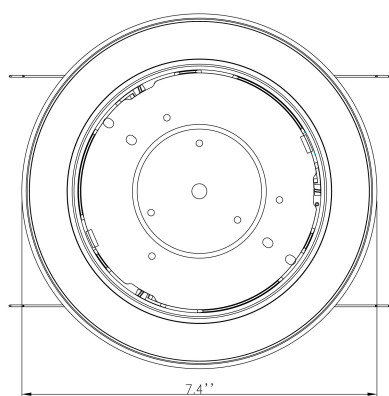

Surface Mount Lighting Retrofit Kit Cat# 72613

INFORMATION

Part No.	72613
DESC	4" J-Box, 5"/6" LED Surface Lighting Kit
LIGHT SOURCE	LED
WET LOCATION	Yes
Lamp Body Material	Aluminum
SOCKET	E26 Screwbase Adaptor & Hardware Pigtail included
Warranty (Years)	5
LAMP LIFE (RATED)	50,000+ Hour

SPECIFICATIONS

VOLTAGE	120V
WATTAGE	14.5W
LUMENS	1100
CRI	90
COLOR / CCT	4000K
EFFICACY	73.33 Lm/W
DIMMABLE	10%-100%
BEAM	N/A

APPLICATIONS

Ceiling Recessed Can, Hallways, Kitchens, Bathrooms, Bedrooms, Living Rooms