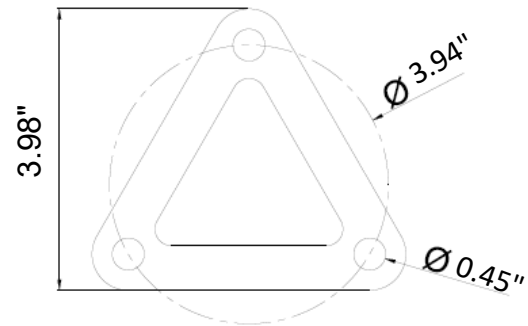

72330 - LED BOLLARD BASE

ROUND BLACK

BOLT PATTERN:

FEATURES:

- Round Base Only
- Tops sold separately:
 - Round Dome Top: Cat# 72331
 - Round Louvered Dome Top: Cat# 72332
 - Round Flat Top: Cat# 72333
- Voltage: 120-277V
- Housing Color: Black
- Corrosion Resistant Die-Cast Aluminum Housing
- Operating Temperature: -40°F to 122°F
- IP65 Rated
- DLC PRODUCT ID#: S-7JZQ2A