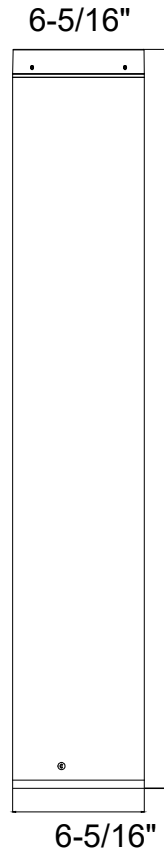

72330 - LED BOLLARD BASE

ROUND BLACK

BOLT PATTERN:

FEATURES:

- Round Base Only
- Tops sold separately:
 - Round Dome Top: Cat# 72331
 - Round Louvered Dome Top: Cat# 72332
 - Round Flat Top: Cat# 72333
- Voltage: 120-277V
- Housing Color: Black
- Corrosion Resistant Die-Cast Aluminum Housing
- Operating Temperature: -40°F to 122°F
- IP65 Rated
- DLC PRODUCT ID#: S-7JZQ2A