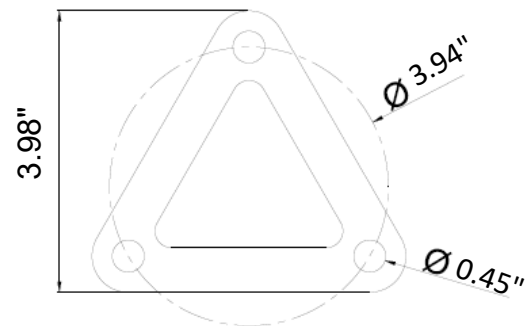

# 72310 - LED BOLLARD BASE

ROUND BRONZE

6-5/16"

35-3/8"

6-5/16"

## BOLT PATTERN:

## FEATURES:

- Round Base Only
- Tops sold separately:
  - Round Dome Top: Cat# 72311
  - Round Louvered Dome Top: Cat# 72312
  - Round Flat Top: Cat# 72313
- Voltage: 120-277V
- Housing Color: Bronze
- Corrosion Resistant Die-Cast Aluminum Housing
- Operating Temperature: -40°F to 122°F
- IP65 Rated
- Listings: cULus
- DLC PRODUCT ID#: S-7JZQ2A