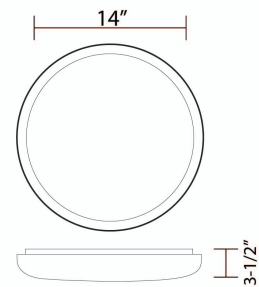

Morris Products Inc.

Cloud/Puff Lighting Series

Model#:	72243
Product series:	Cloud/Puff Ceiling Light Series
Product description:	14"Cloud Ceiling Light Series,light,steel base with white powder coated,frosted diffuse acrylic lens,120V,17WDOB
Size:	∅ 14 " *H3 3/4 "
Input Voltage:	120V,60Hz
Output:	17W
Rated Power factor:	>0.9 at120V
Ra:	Ra≥80
Rated R9:	10
CCT:	4000K
Total Output Lumens	1600LM
IP Rated:	IP20
life hour:	35000
Dimmable?:	Yes
Certificate:	ETL

EXTERNAL VIEW

DEMISION VIEW

IP Rated:	IP23
Warranty:	5 Year
Beam Angle	185° (10%) 120° (50%)
THD:	<20%
SCDM	<6
Operating	-10~45°C
Housing IP rating	Damp
Range of application	Indoor
Body color:	White
Body material:	Steel
Lens color:	Opal
Lens material:	PMMA+diffuse material